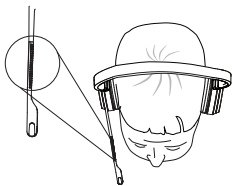

## Jabra Evolve™ 20/20SE headset Quick start guide

**NOTE:** USB-C connection is optimized for computers. USB-C connection with a mobile phone or tablet may give reduced performance.

\*requires Microsoft Teams headset variant