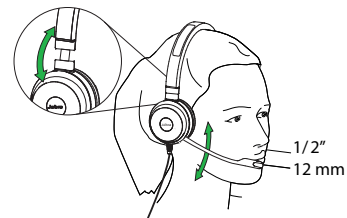

## Jabra Evolve™ 20/20SE headset Quick start guide

**NOTE:** USB-C connection is optimized for computers. USB-C connection with a mobile phone or tablet may give reduced performance.

\*requires Microsoft Teams headset variant