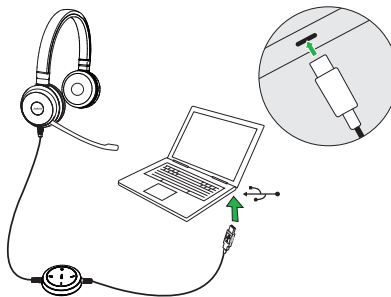

## Jabra Evolve™ 20/20SE headset Quick start guide

**NOTE:** USB-C connection is optimized for computers. USB-C connection with a mobile phone or tablet may give reduced performance.

\*requires Microsoft Teams headset variant