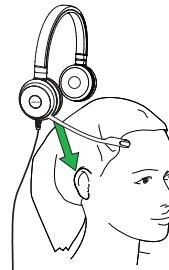

## Jabra Evolve™ 20/20SE headset Quick start guide

**NOTE:** USB-C connection is optimized for computers. USB-C connection with a mobile phone or tablet may give reduced performance.

\*requires Microsoft Teams headset variant