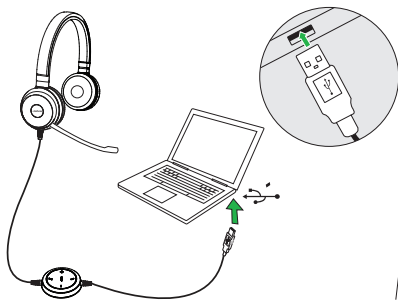

## Jabra Evolve™ 20/20SE headset Quick start guide

**NOTE:** USB-C connection is optimized for computers. USB-C connection with a mobile phone or tablet may give reduced performance.

\*requires Microsoft Teams headset variant