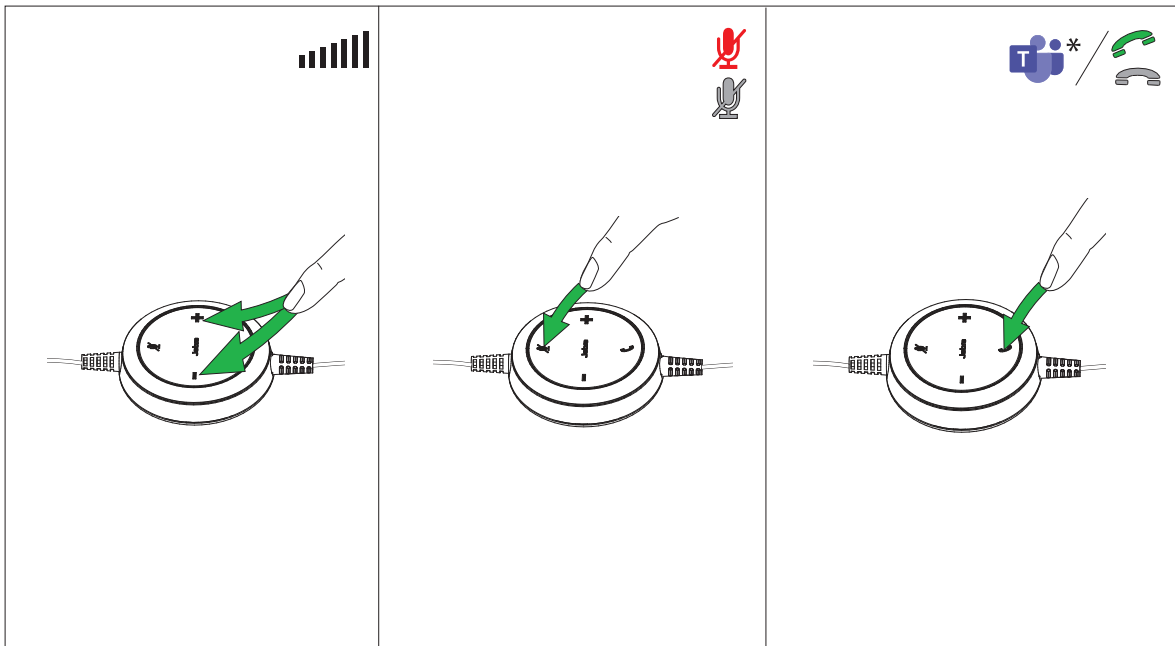

## Jabra Evolve™ 20/20SE headset Quick start guide

**NOTE:** USB-C connection is optimized for computers. USB-C connection with a mobile phone or tablet may give reduced performance.

\*requires Microsoft Teams headset variant