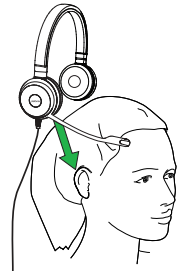

Jabra GN
.....

Jabra Evolve™ 20/20SE headset Quick start guide

NOTE: USB-C connection is optimized for computers. USB-C connection with a mobile phone or tablet may give reduced performance.

*requires Microsoft Teams headset variant