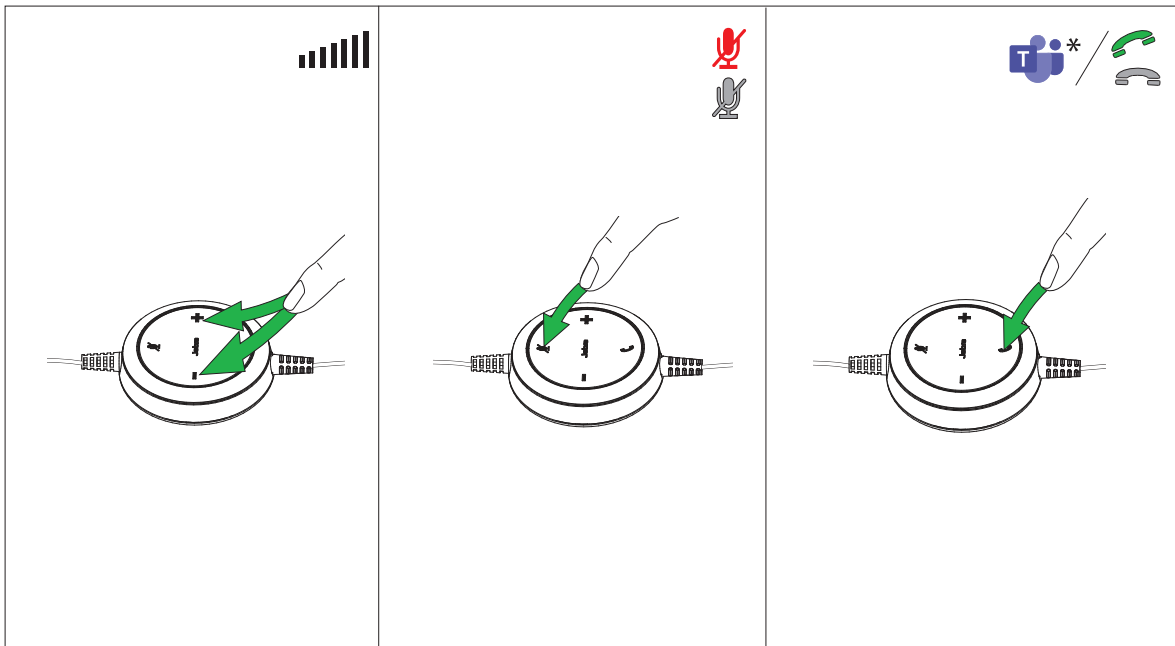

Jabra GN
.....

Jabra Evolve™ 20/20SE headset Quick start guide

NOTE: USB-C connection is optimized for computers. USB-C connection with a mobile phone or tablet may give reduced performance.

*requires Microsoft Teams headset variant