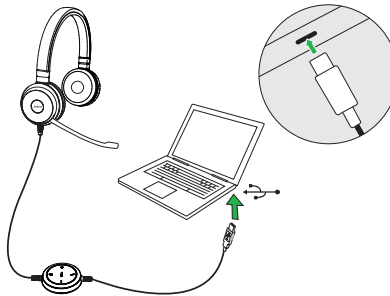

Jabra GN
.....

Jabra Evolve™ 20/20SE headset Quick start guide

NOTE: USB-C connection is optimized for computers. USB-C connection with a mobile phone or tablet may give reduced performance.

*requires Microsoft Teams headset variant