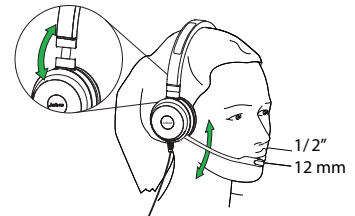

Jabra GN
.....

Jabra Evolve™ 20/20SE headset Quick start guide

NOTE: USB-C connection is optimized for computers. USB-C connection with a mobile phone or tablet may give reduced performance.

*requires Microsoft Teams headset variant