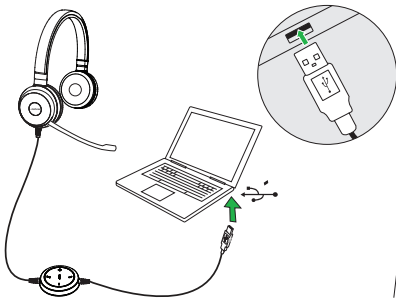

Jabra GN
.....

Jabra Evolve™ 20/20SE headset Quick start guide

NOTE: USB-C connection is optimized for computers. USB-C connection with a mobile phone or tablet may give reduced performance.

*requires Microsoft Teams headset variant