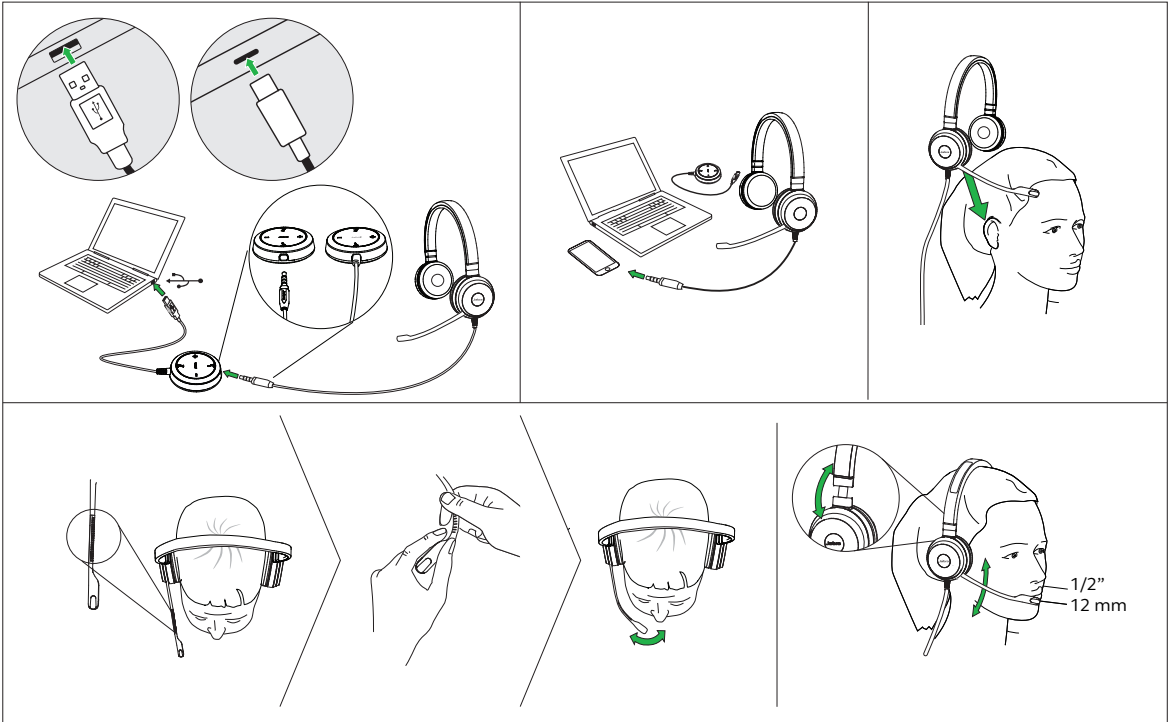

**Jabra** GN  
.....

## Jabra Evolve™ 30 II headset Quick start guide

**NOTE:** USB-C connection is optimized for computers. USB-C connection with a mobile phone or tablet may give reduced performance.

\*requires Microsoft Teams headset variant