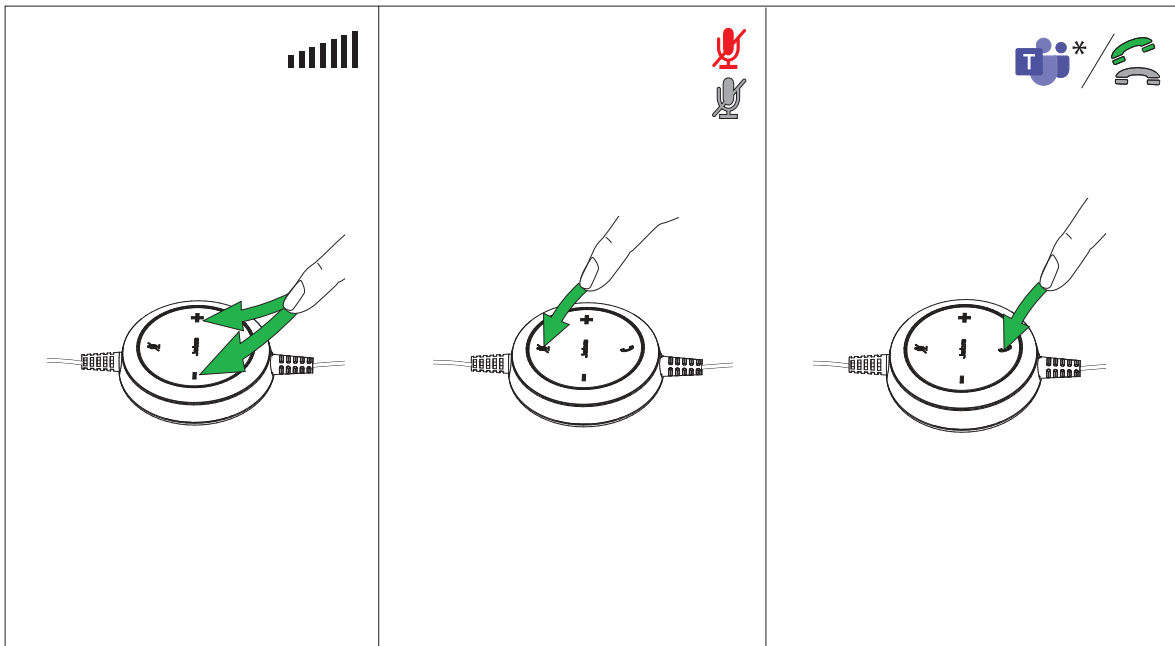

## Jabra Evolve™ 30 II headset Quick start guide

**NOTE:** USB-C connection is optimized for computers. USB-C connection with a mobile phone or tablet may give reduced performance.

\*requires Microsoft Teams headset variant