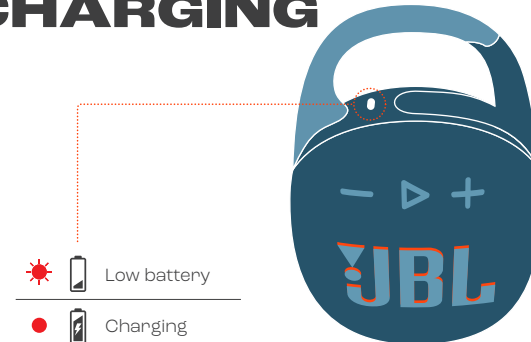

QUICK START GUIDE

CLIP 5

WHAT'S IN THE BOX

BLUETOOTH PAIRING

PLAY

MULTI-SPEAKER CONNECTION

APP

Use the JBL PORTABLE app for speaker configuration and software upgrade.

CHARGING

CARABINER

WATERPROOF DUSTPROOF IP67

FACTORY RESET

TECH SPEC

Transducer: 45 mm / 1.75" Output power: 7 W RMS Frequency response: 95 Hz - 20 kHz Signal-to-noise ratio: > 85 dB Battery type: Lithium-ion polymer 5.32 Wh (equivalent to 3.8 V / 1400 mAh) Battery charge time: 3 hours (5 V / 1 A) Music playtime: up to 12 hours (varies by volume level and audio content) Bluetooth® version: 5.3 Bluetooth® profile: A2DP V1.4, AVRCP V1.6 Bluetooth® transmitter frequency range: 2400 - 2483.5 MHz	Bluetooth® transmitter power: ≤ 10 dBm (EIRP) Bluetooth® transmitter modulation: GFSK, π/4 DQPSK, 8DPSK Product dimensions (W x H x D): 86.30 x 134.50 x 46.0 mm / 3.4" x 5.3" x 1.8" Net weight: 0.285 kg / 0.628 lbs Packaging dimensions (W x H x D): 100.5 x 148 x 59 mm / 3.9" x 5.8" x 2.3" Gross weight: 0.39 kg / 0.86 lbs Maximum operation temperature: 45 °C