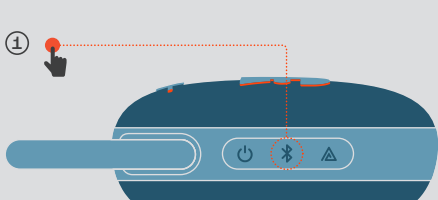

QUICK START GUIDE

CLIP 5

WHAT'S IN THE BOX

BLUETOOTH PAIRING

PLAY

MULTI-SPEAKER CONNECTION

APP

Use the JBL PORTABLE app for speaker configuration and software upgrade.

CHARGING

CARABINER

WATERPROOF DUSTPROOF IP67

FACTORY RESET

TECH SPEC

Transducer: 45 mm / 1.75" Output power: 7 W RMS Frequency response: 95 Hz - 20 kHz Signal-to-noise ratio: > 85 dB Battery type: Lithium-ion polymer 5.32 Wh (equivalent to 3.8 V / 1400 mAh) Battery charge time: 3 hours (5 V / 1 A) Music playtime: up to 12 hours (varies by volume level and audio content) Bluetooth® version: 5.3 Bluetooth® profile: A2DP V1.4, AVRCP V1.6 Bluetooth® transmitter frequency range: 2400 - 2483.5 MHz	Bluetooth® transmitter power: ≤ 10 dBm (EIRP) Bluetooth® transmitter modulation: GFSK, π/4 DQPSK, 8DPSK Product dimensions (W x H x D): 86.30 x 134.50 x 46.0 mm / 3.4" x 5.3" x 1.8" Net weight: 0.285 kg / 0.628 lbs Packaging dimensions (W x H x D): 100.5 x 148 x 59 mm / 3.9" x 5.8" x 2.3" Gross weight: 0.39 kg / 0.86 lbs Maximum operation temperature: 45 °C