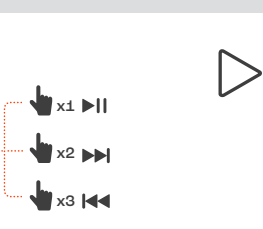

QUICK START GUIDE

CLIP 5

WHAT'S IN THE BOX

BLUETOOTH PAIRING

PLAY

MULTI-SPEAKER CONNECTION

APP

Use the JBL PORTABLE app for speaker configuration and software upgrade.

CHARGING

CARABINER

WATERPROOF DUSTPROOF IP67

FACTORY RESET

TECH SPEC

Transducer: 45 mm / 1.75" Output power: 7 W RMS Frequency response: 95 Hz - 20 kHz Signal-to-noise ratio: > 85 dB Battery type: Lithium-ion polymer 5.32 Wh (equivalent to 3.8 V / 1400 mAh) Battery charge time: 3 hours (5 V / 1 A) Music playtime: up to 12 hours (varies by volume level and audio content) Bluetooth® version: 5.3 Bluetooth® profile: A2DP V1.4, AVRCP V1.6 Bluetooth® transmitter frequency range: 2400 - 2483.5 MHz	Bluetooth® transmitter power: ≤ 10 dBm (EIRP) Bluetooth® transmitter modulation: GFSK, π/4 DQPSK, 8DPSK Product dimensions (W x H x D): 86.30 x 134.50 x 46.0 mm / 3.4" x 5.3" x 1.8" Net weight: 0.285 kg / 0.628 lbs Packaging dimensions (W x H x D): 100.5 x 148 x 59 mm / 3.9" x 5.8" x 2.3" Gross weight: 0.39 kg / 0.86 lbs Maximum operation temperature: 45 °C