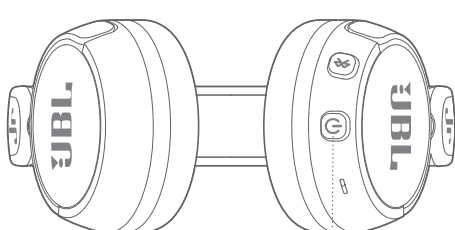

POWER ON & CONNECT

POWER ON AND AUTOMATICALLY ENTER PAIRING MODE