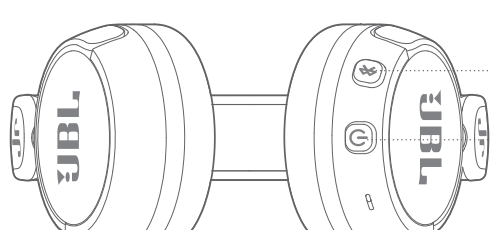

BUTTON COMMAND