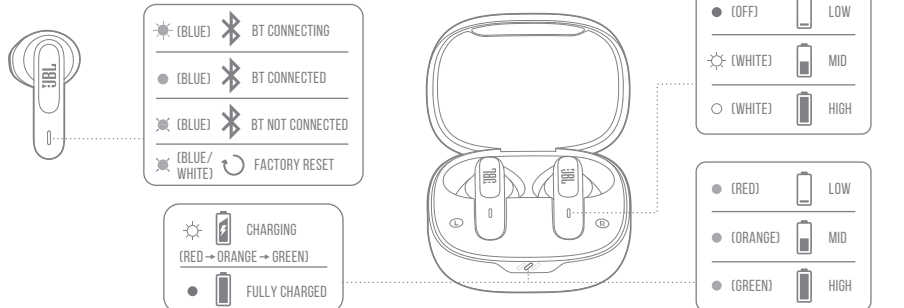

LED BEHAVIORS

TECH SPEC

Model: WAVE300TWS
Driver size: 12 mm / 0.47" Dynamic Driver
Power supply: 5V --- 1A
Earbud: 3.85 g per pc (7.7 g combined) / 0.009 lbs per pc (0.017 lbs combined)
Charging case: 36 g / 0.079 lbs
Earbud battery type: Lithium-ion polymer (40 mAh / 3.85 V)
Charging case battery type: Lithium-ion polymer (500 mAh / 3.8 V)
Charging time: < 2 hrs from empty
Music playtime with BT on: up to 6 hrs
Frequency response: 20 Hz - 20 kHz
Impedance: 32 ohm
Sensitivity: 105 dB SPL @ 1 kHz
Maximum SPL: 95 dB
Microphone sensitivity: -38 ± 2 dBV / Pa @ 1 kHz
Bluetooth version: 5.2
Bluetooth profile version: A2DP V1.3 AVRCP V1.6 HFP V1.7
Bluetooth transmitter frequency range: 2.4 GHz - 2.4835 GHz
Bluetooth transmitter power: < 12 dBm
Bluetooth transmitter modulation: GFSK, π/4-DQPSK, 8-DPSK
Maximum operation temperature: 45 °C