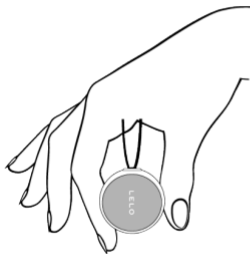

Each set of LELO Beads™ consists of a silicone harness and four or six weighted beads. When worn individually or combined using the silicone harness, LELO Beads™ offer an easy, effective and effortless way to optimize your pelvic floor workout.

Please note these are guidelines only. For example, LELO Beads™ Mini are often the preferred choice of many women who are starting to go through menopause, while the original LELO Beads™ are sometimes preferred by younger women who have just started practicing Kegel exercises.

Consult your doctor before using LELO Beads™ during pregnancy.

GETTING TO KNOW YOUR LELO Beads™

USING LELO Beads™

- How to hold

• How to insert

Inserting LELO Beads™ is not dissimilar to inserting a tampon. However, as LELO Beads™ have a wider girth, some additional insertion techniques must be used.

1. To facilitate easy insertion, apply LELO Personal Moisturizer on the leading edge of the bead(s) you intend to use. Avoid using too much lubricant, as this will make the bead(s) slippery and difficult to hold in place.
2. Lie on your back and introduce the leading end of the bead(s) into your vagina with a firm but gentle push. If you experience difficulties, raise your pelvis so that gravity can assist you. Some women find that a standing position, with one leg raised, works better for them.
3. If you are using two beads and the silicone harness, insert the crown bead first. Due to the gap between the two beads, once the crown bead is inserted, the vaginal muscles may try to push it out before you can insert the foundation bead. Take a deep breath and relax to help ease both beads in.