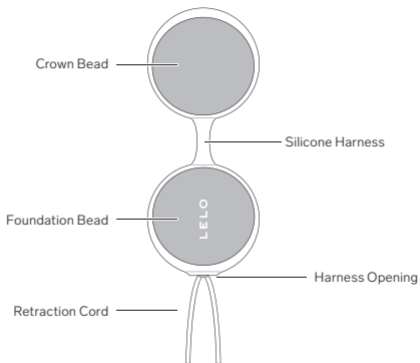

GETTING TO KNOW YOUR LELO Beads™