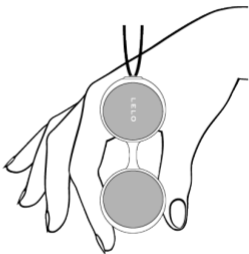

Each set of LELO Beads™ consists of a silicone harness and four or six weighted beads. When worn individually or combined using the silicone harness, LELO Beads™ offer an easy, effective and effortless way to optimize your pelvic floor workout.

Please note these are guidelines only. For example, LELO Beads™ Mini are often the preferred choice of many women who are starting to go through menopause, while the original LELO Beads™ are sometimes preferred by younger women who have just started practicing Kegel exercises.

Consult your doctor before using LELO Beads™ during pregnancy.

GETTING TO KNOW YOUR LELO Beads™

USING LELO Beads™

- How to hold

• How to insert

Inserting LELO Beads™ is not dissimilar to inserting a tampon. However, as LELO Beads™ have a wider girth, some additional insertion techniques must be used.

1. To facilitate easy insertion, apply LELO Personal Moisturizer on the leading edge of the bead(s) you intend to use. Avoid using too much lubricant, as this will make the bead(s) slippery and difficult to hold in place.
2. Lie on your back and introduce the leading end of the bead(s) into your vagina with a firm but gentle push. If you experience difficulties, raise your pelvis so that gravity can assist you. Some women find that a standing position, with one leg raised, works better for them.
3. If you are using two beads and the silicone harness, insert the crown bead first. Due to the gap between the two beads, once the crown bead is inserted, the vaginal muscles may try to push it out before you can insert the foundation bead. Take a deep breath and relax to help ease both beads in.