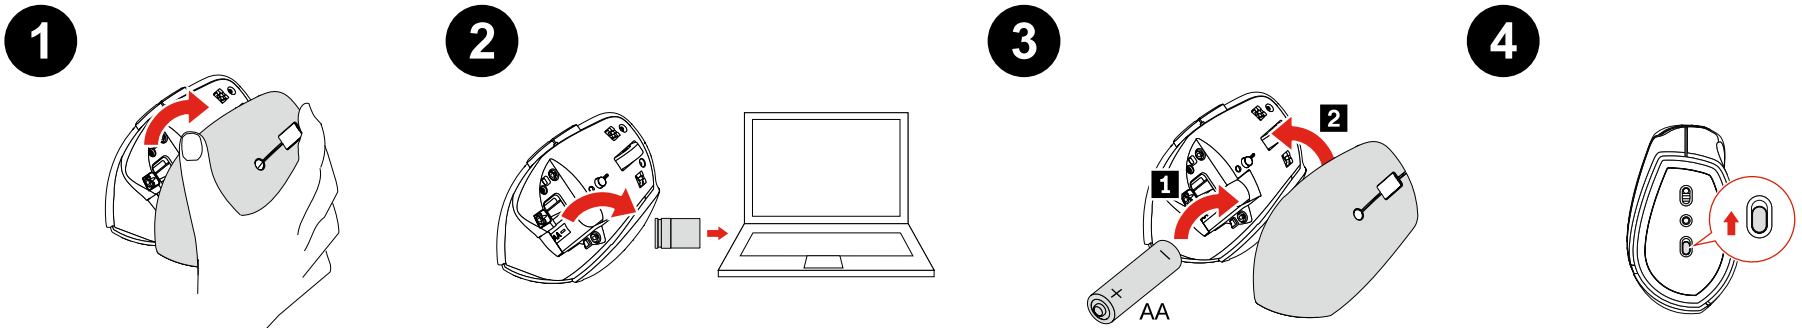

Lenovo Go Wireless Vertical Mouse

<https://www.lenovo.com/go>

DPI

800 DPI ☀ x1
1600 DPI ☀ x2
2400 DPI ☀ x3

Forward

Backward

<https://support.lenovo.com/docs/LenovoGo>

Lenovo Unified Pairing Receiver