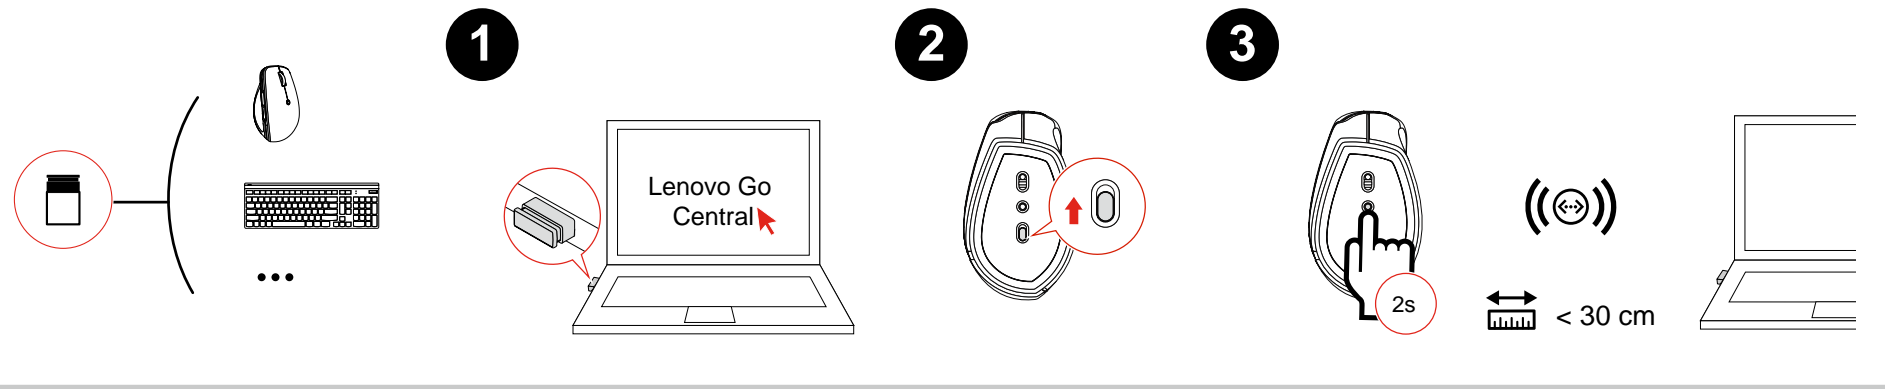

Lenovo Go Wireless Vertical Mouse

<https://www.lenovo.com/go>

DPI

800 DPI ☀ x1
1600 DPI ☀ x2
2400 DPI ☀ x3

Forward

Backward

<https://support.lenovo.com/docs/LenovoGo>

Lenovo Unified Pairing Receiver