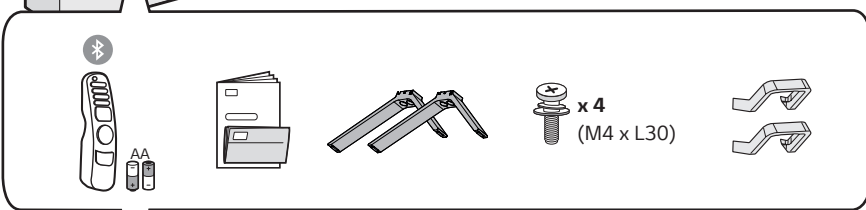

www.lg.com/support

OLED48A2*
OLED55A2*
OLED65A2*

1
OLED48A2*

2

3

1
OLED55/65A2*

2

3