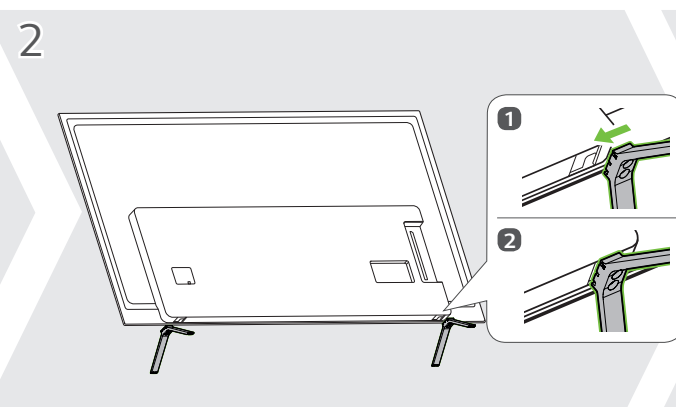

www.lg.com/support

OLED48A2*
OLED55A2*
OLED65A2*

1
OLED48A2*

2

3

1
OLED55/65A2*

2

3