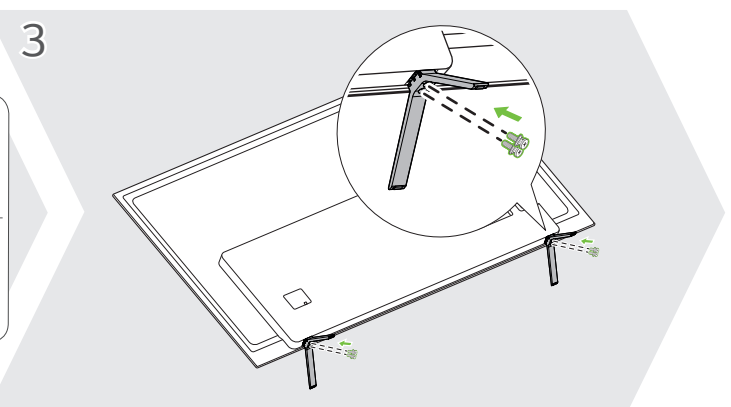

www.lg.com/support

OLED48A2*
OLED55A2*
OLED65A2*

1
OLED48A2*

2

3

1
OLED55/65A2*

2

3