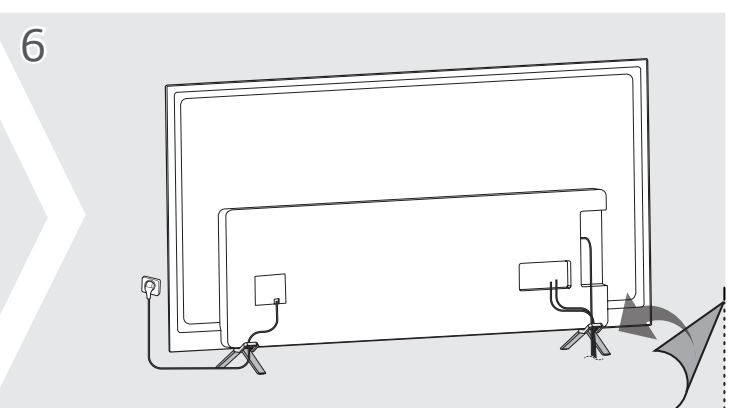

www.lg.com/support

OLED48A2*
OLED55A2*
OLED65A2*

1
OLED48A2*

2

3

1
OLED55/65A2*

2

3