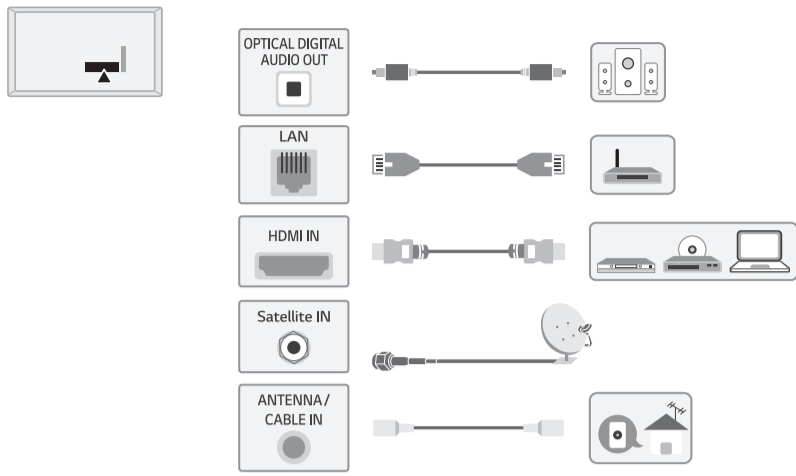

www.lg.com/support

UQ75*
UQ76*

1-A

50/55UQ75*
50/55UQ76*

2-A

3

1-B

65UQ75*
65UQ76*

2-B

3

| | | A | B | C | D | E | F | F-G |
|-------------------|-------------|------|-----|-----|---------------------------|------|------|------|
| | | (mm) | | | | | (kg) | |
| 50UQ75001LG | 50UQ75006LF | 1130 | 719 | 235 | 663 | 86.3 | 11.4 | 11.3 |
| 50UQ75003LF | 50UQ75009LF | | | | | | | |
| 50UQ76003LD | | 1130 | 722 | 231 | 663 | 86.3 | 11.5 | 11.3 |
| 55UQ75001LG | 55UQ75006LF | 1244 | 783 | 235 | 726 | 87.1 | 14.4 | 14.3 |
| 55UQ75003LF | 55UQ75009LF | | | | | | | |
| 55UQ76003LD | 55UQ76009LC | 1244 | 786 | 231 | 726 | 87.1 | 14.5 | 14.3 |
| 65UQ75001LG | 65UQ75006LF | 1463 | 910 | 255 | 850 | 87.8 | 21.5 | 21.3 |
| 65UQ75003LF | 65UQ75009LF | | | | | | | |
| 65UQ76003LD | 65UQ76009LC | 1463 | 914 | 269 | 850 | 87.8 | 21.6 | 21.3 |
| Power requirement | | | | | AC 100-240 V - 50 / 60 Hz | | | |