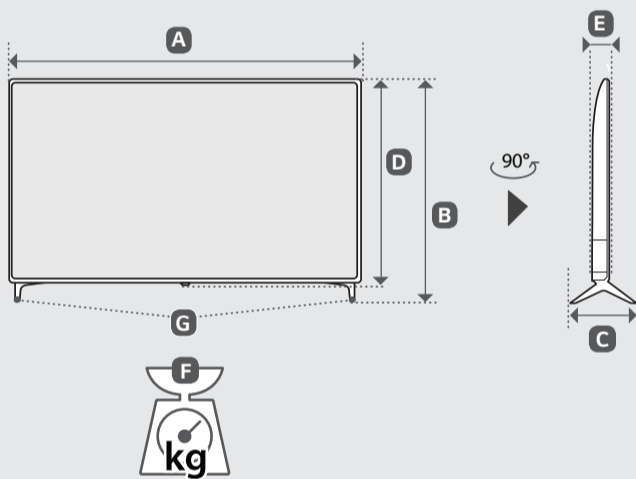

[www.lg.com/support](http://www.lg.com/support)

UQ80\*

50/55UQ80\*

1-A

2-A

3

60/65UQ80\*

1-B

2-B

3

		A	B	C	D	E	F	F-G
		(mm)					(kg)	
50UQ80001LA	50UQ80006LB	1121	713	231	651	57.1	11.9	11.7
50UQ80001LJ	50UQ80006LK							
50UQ80003LB	50UQ80009LB							
50UQ80003LK	50UQ80009LK							
55UQ80001LA	55UQ80006LB	1235	776	231	715	57.5	14.2	14.0
55UQ80001LJ	55UQ80006LK							
55UQ80003LB	55UQ80009LB							
55UQ80003LK	55UQ80009LK							
60UQ80006LB	60UQ80006LK	1356	852	269	783	57.5	17.4	17.1
65UQ80001LA	65UQ80006LB							
65UQ80001LJ	65UQ80006LK	1454	906	269	838	57.7	21.8	21.5
65UQ80003LB	65UQ80009LB							
65UQ80003LK	65UQ80009LK							
Power requirement					AC 100-240 V - 50 / 60 Hz			

A	B	C x D (mm)	E	
LSW240B	MSW240	50UQ80*	200 x 200	M6
OLW480B	MSW240	55UQ80*	300 x 300	M6
OLW480B	60/65UQ80*	300 x 300		M6

A	B	C (mm)	D
WB21LMB	50UQ80*	200	M6
	55/60/65UQ80*	300	

English · Read Safety and Regulatory.