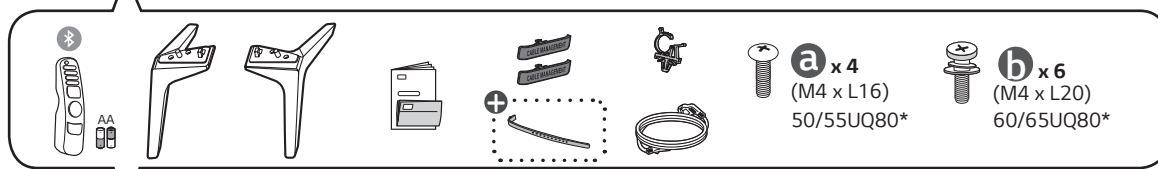

[www.lg.com/support](http://www.lg.com/support)

UQ80\*

50/55UQ80\*

1-A

2-A

3

60/65UQ80\*

1-B

2-B

3

		A	B	C	D	E	F	F-G
		(mm)					(kg)	
50UQ80001LA	50UQ80006LB	1121	713	231	651	57.1	11.9	11.7
50UQ80001LJ	50UQ80006LK							
50UQ80003LB	50UQ80009LB							
50UQ80003LK	50UQ80009LK							
55UQ80001LA	55UQ80006LB	1235	776	231	715	57.5	14.2	14.0
55UQ80001LJ	55UQ80006LK							
55UQ80003LB	55UQ80009LB							
55UQ80003LK	55UQ80009LK							
60UQ80006LB	60UQ80006LK	1356	852	269	783	57.5	17.4	17.1
65UQ80001LA	65UQ80006LB							
65UQ80001LJ	65UQ80006LK	1454	906	269	838	57.7	21.8	21.5
65UQ80003LB	65UQ80009LB							
65UQ80003LK	65UQ80009LK							
Power requirement					AC 100-240 V - 50 / 60 Hz			

A	B	C x D (mm)	E	
LSW240B	MSW240	50UQ80*	200 x 200	M6
OLW480B	MSW240	55UQ80*	300 x 300	M6
OLW480B	60/65UQ80*	300 x 300		M6

A	B	C (mm)	D
WB21LMB	50UQ80*	200	M6
	55/60/65UQ80*	300	

English · Read Safety and Regulatory.