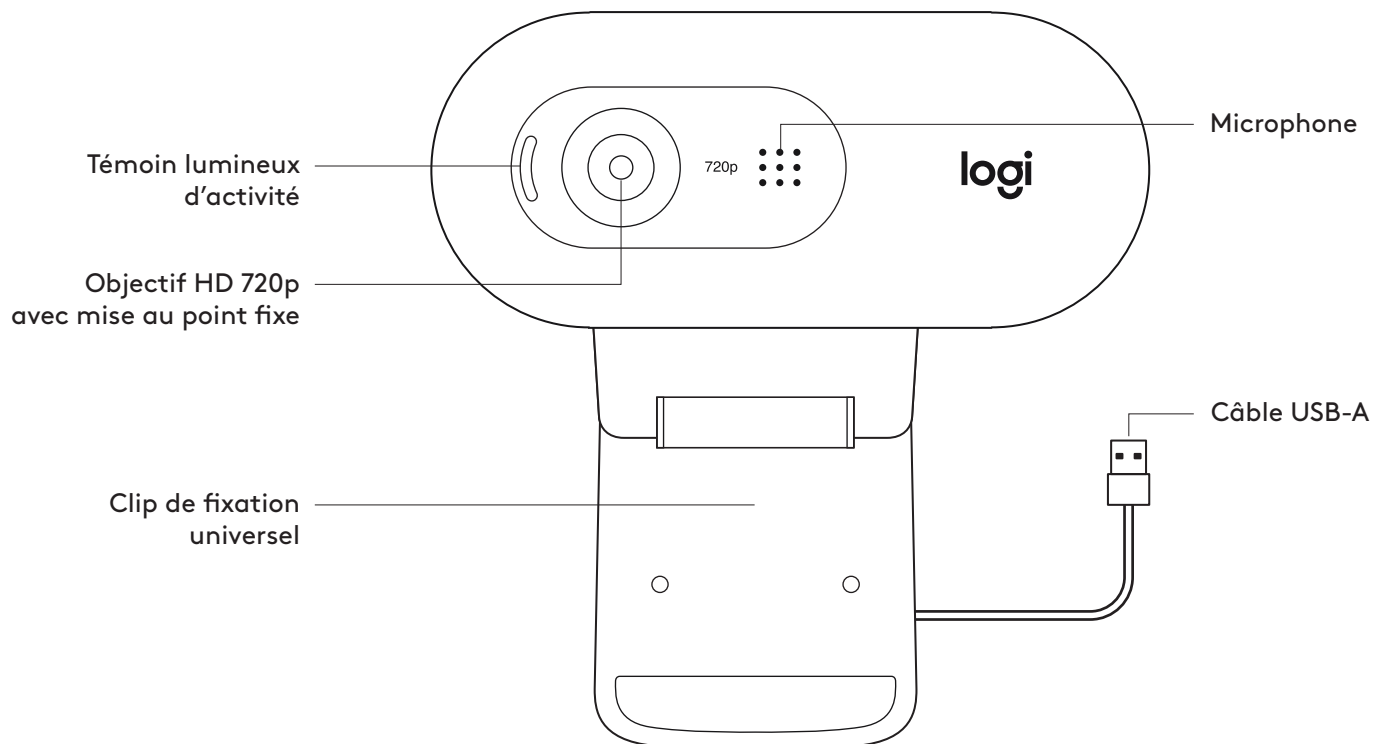

- 1 Webcam with 5 ft (1.5 m) attached USB-A cable
- 2 User documentation

SETTING UP THE WEBCAM

- 1 Place your webcam on a computer, laptop or monitor at a position or angle you desire.

- 2 Adjust the webcam to make sure the end on the universal mounting clip is flush with the back of your device.

- 3 Manually adjust the webcam up/down to the best position to frame yourself.

CONNECTING THE WEBCAM VIA USB-A

Plug the USB-A connector into the USB-A port on your computer.

SUCCESSFUL CONNECTION

LED activity light will light up when the webcam is in use by an application.

DIMENSIONS

INCLUDING FIXED MOUNTING CLIP:

Height x Width x Depth:

1.26 in (31.91 mm) x 2.87 in (72.91 mm) x 2.62 in (66.64 mm)

Cable Length: 5 ft (1.5 m)

Weight: 2.65 oz (75 g)

www.logitech.com/support/C270

PRÉSENTATION DU PRODUIT

CONTENU

- 1 Webcam avec câble USB-A de 1,5 m (5 pieds) joint
- 2 Documentation utilisateur

INSTALLATION DE LA WEBCAM

1 Placez votre webcam sur un ordinateur, un ordinateur portable ou un écran à l'angle ou dans la position de votre choix.