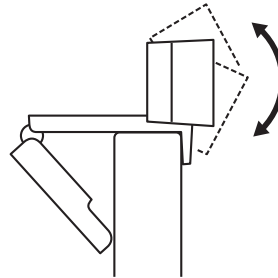

- 1 Webcam with 5 ft (1.5 m) attached USB-A cable
- 2 User documentation

SETTING UP THE WEBCAM

- 1 Place your webcam on a computer, laptop or monitor at a position or angle you desire.

- 2 Adjust the webcam to make sure the end on the universal mounting clip is flush with the back of your device.

- 3 Manually adjust the webcam up/down to the best position to frame yourself.

CONNECTING THE WEBCAM VIA USB-A

Plug the USB-A connector into the USB-A port on your computer.

SUCCESSFUL CONNECTION

LED activity light will light up when the webcam is in use by an application.

DIMENSIONS

INCLUDING FIXED MOUNTING CLIP:

Height x Width x Depth:

1.26 in (31.91 mm) x 2.87 in (72.91 mm) x 2.62 in (66.64 mm)

Cable Length: 5 ft (1.5 m)

Weight: 2.65 oz (75 g)

www.logitech.com/support/C270

CONHECER O PRODUTO

O QUE A CAIXA CONTÉM

- 1 Webcam com cabo USB-A anexo de 1,5 m
- 2 Documentação do usuário

INSTALAÇÃO DA WEBCAM

1 Posicione a webcam no computador, laptop ou monitor na posição ou ângulo desejado.