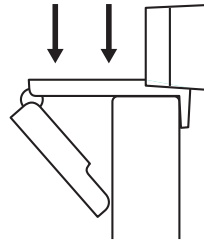

- 1 Webcam with 5 ft (1.5 m) attached USB-A cable
- 2 User documentation

SETTING UP THE WEBCAM

- 1 Place your webcam on a computer, laptop or monitor at a position or angle you desire.

- 2 Adjust the webcam to make sure the end on the universal mounting clip is flush with the back of your device.

- 3 Manually adjust the webcam up/down to the best position to frame yourself.

CONNECTING THE WEBCAM VIA USB-A

Plug the USB-A connector into the USB-A port on your computer.

SUCCESSFUL CONNECTION

LED activity light will light up when the webcam is in use by an application.