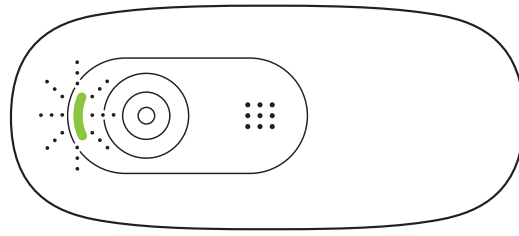

- 1 Webcam with 5 ft (1.5 m) attached USB-A cable
- 2 User documentation

SETTING UP THE WEBCAM

- 1 Place your webcam on a computer, laptop or monitor at a position or angle you desire.

- 2 Adjust the webcam to make sure the end on the universal mounting clip is flush with the back of your device.

- 3 Manually adjust the webcam up/down to the best position to frame yourself.

CONNECTING THE WEBCAM VIA USB-A

Plug the USB-A connector into the USB-A port on your computer.

SUCCESSFUL CONNECTION

LED activity light will light up when the webcam is in use by an application.

DIMENSIONS

INCLUDING FIXED MOUNTING CLIP:

Height x Width x Depth:

1.26 in (31.91 mm) x 2.87 in (72.91 mm) x 2.62 in (66.64 mm)

Cable Length: 5 ft (1.5 m)

Weight: 2.65 oz (75 g)

www.logitech.com/support/C270