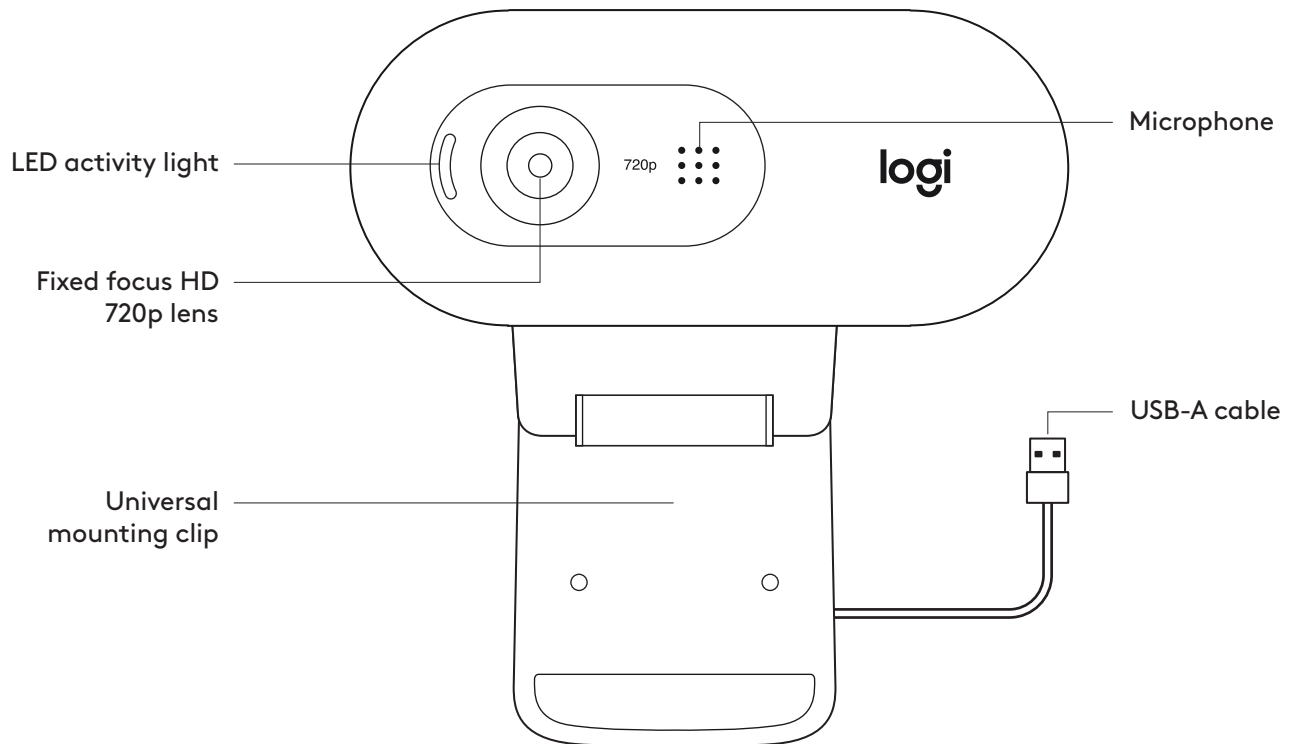

KNOW YOUR PRODUCT