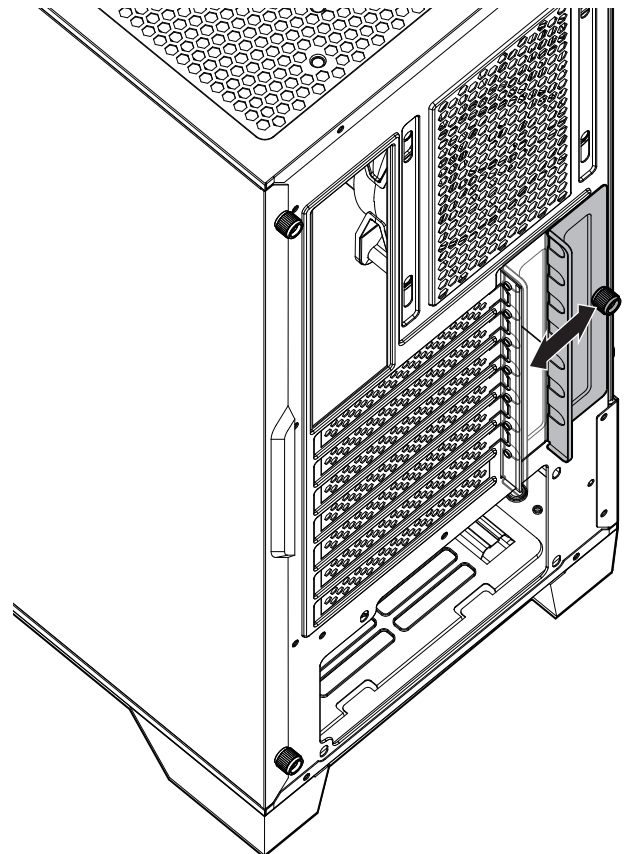

PCIe Card Installation/ PCIe卡安裝方式

Specifications are subject to change without notice.
規格若有變更，恕不另行通知。