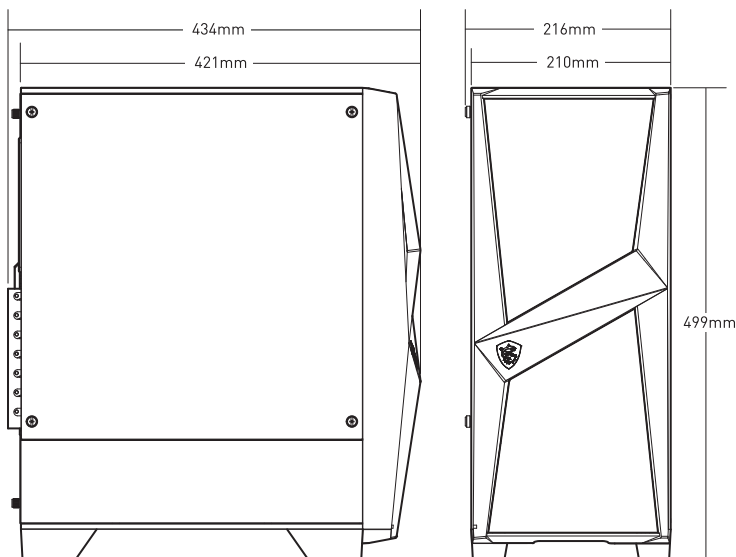

Magnetic Filter  
磁吸防塵網

ARGB Fan Included  
內含ARGB風扇

Mystic Light  
支援燈效軟體

1 to 6 ARGB Control Board  
1對6 ARGB 控制板

For MAG FORGE 100R only  
僅 MAG FORGE 100R 支援

Side & Front View/ 側面和前面

I/O Panel / IO面板

1. LED switch button / LED切換按鈕
2. USB 3.2 Gen1 Type A
3. Mic in / 音訊輸入
4. Audio out / 音訊輸出
5. Reset button / 重新開機按鈕
6. Power button / 電源按鈕

## Specification / 產品規格

	MAG FORGE 100M	MAG FORGE 101M	MAG FORGE 100R
Fan LED Controller	1 to 6 RGB Control Board	1 to 6 RGB Control Board	1 to 6 ARGB Control Board
Pre-installed	Front: 2x 120 mm RGB fans Rear: 1x 120 mm black fan	Front: 3x 120 mm RGB fans Rear: 1x 120 mm RGB fan	Front: 2x 120 mm ARGB fans Rear: 1x 120 mm black fan
Case Dimensions (mm)	434(D) x 216(W) x 499(H)		
Motherboard Support	ATX / Micro-ATX / Mini-ITX		
Drive Bays	2x 3.5" Included (Max 2, compatible with 2.5") 3x 2.5" Included (Max 3)		
IO Panel	1x LED switch button 2x USB 3.2 Gen1 Type A ports 1x Mic in jack 1x Audio out jack 1x Reset button 1x Power button		
Clearance	CPU Cooler High: max 166 mm Graphics Card Length: max 330 mm PSU Length: Standard ATX 160 mm, max to 200 mm (without 3.5" HDD case installed)		
Fan Support	Front: Up to 3x 120 mm or 2x 140 mm Top: Up to 2x 120 mm or 2x 140 mm Rear: Up to 1x 120 mm		
Radiator Support	Front: Up to 240 mm Top: Up to 240 mm Rear: Up to 120mm		
Material	Left Side: Tempered Glass Right Side: Metal Front: Mesh Top: Metal		