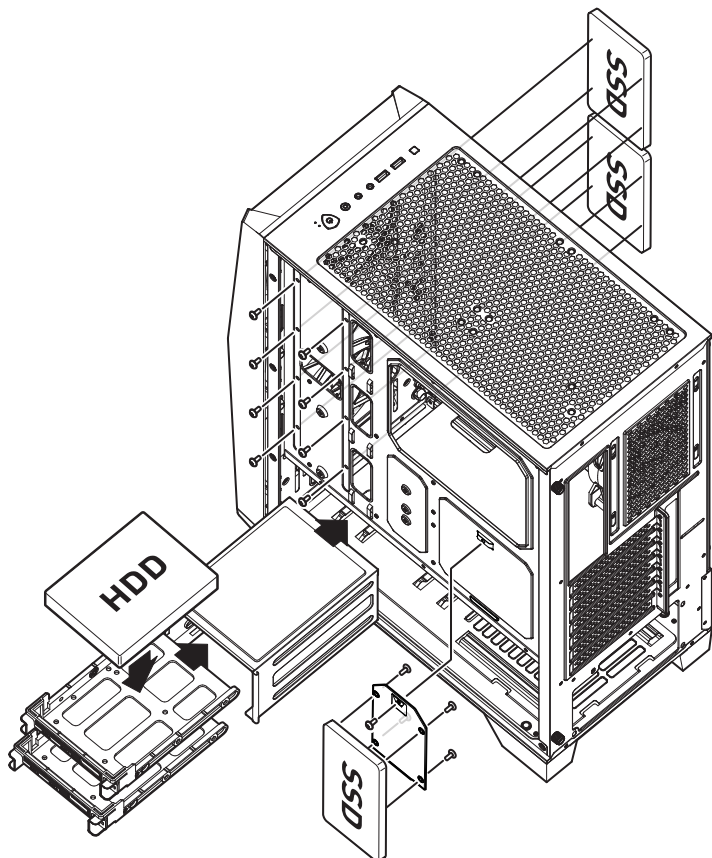

msi

MAG
FORGE 100M

MAG
FORGE 101M

MAG
FORGE 100R

Case Features / 機殼特色

Optimized Air Flow
最佳風流設計

RGB Fan Included
內含RGB風扇

Tool-Less Tempered Glass
無螺絲與強化玻璃側板

Magnetic Filter
磁吸防塵網

ARGB Fan Included
內含ARGB風扇

Mystic Light
支援燈效軟體

1 to 6 ARGB Control Board
1對6 ARGB 控制板

For MAG FORGE 100R only
僅 MAG FORGE 100R 支援

Side & Front View/ 側面和前面

I/O Panel / IO面板

1. LED switch button / LED切換按鈕
2. USB 3.2 Gen1 Type A
3. Mic in / 音訊輸入
4. Audio out / 音訊輸出
5. Reset button / 重新開機按鈕
6. Power button / 電源按鈕

Accessories / 配件

Item 項目	Name 名稱 / Q'ty 數量	Used for 用途
	Cable ties 束綫帶 x5	Cable management 整線
	PCI slot cover PCI 插槽擋片 x2	PCI slot protection 保護PCI插槽
	Screw #6-32 10mm 手轉螺絲 x2	Securing drive tray 固定硬碟托架
	Screw #6-32 6.5mm x4	Motherboard Stud 主機板螺柱
	Screw M3 5mm x20	Motherboard / SSD 主機板 / SSD
	Screw #6-32 6mm 六角螺絲 x6	PSU / PCIe Card 電源供應器 / PCIe卡
	Screw #6-32 5mm 圓頭螺絲 x4	3.5" HDD 3.5" 硬碟

SSD & HDD Installation/ SSD和硬碟安裝方式

Specification / 產品規格

	MAG FORGE 100M	MAG FORGE 101M	MAG FORGE 100R
Fan LED Controller	1 to 6 RGB Control Board	1 to 6 RGB Control Board	1 to 6 ARGB Control Board
Pre-installed	Front: 2x 120 mm RGB fans Rear: 1x 120 mm black fan	Front: 3x 120 mm RGB fans Rear: 1x 120 mm RGB fan	Front: 2x 120 mm ARGB fans Rear: 1x 120 mm black fan
Case Dimensions (mm)	434(D) x 216(W) x 499(H)		
Motherboard Support	ATX / Micro-ATX / Mini-ITX		
Drive Bays	2x 3.5" Included (Max 2, compatible with 2.5") 3x 2.5" Included (Max 3)		
IO Panel	1x LED switch button 2x USB 3.2 Gen1 Type A ports 1x Mic in jack 1x Audio out jack 1x Reset button 1x Power button		
Clearance	CPU Cooler High: max 166 mm Graphics Card Length: max 330 mm PSU Length: Standard ATX 160 mm, max to 200 mm (without 3.5" HDD case installed)		
Fan Support	Front: Up to 3x 120 mm or 2x 140 mm Top: Up to 2x 120 mm or 2x 140 mm Rear: Up to 1x 120 mm		
Radiator Support	Front: Up to 240 mm Top: Up to 240 mm Rear: Up to 120mm		
Material	Left Side: Tempered Glass Right Side: Metal Front: Mesh Top: Metal		