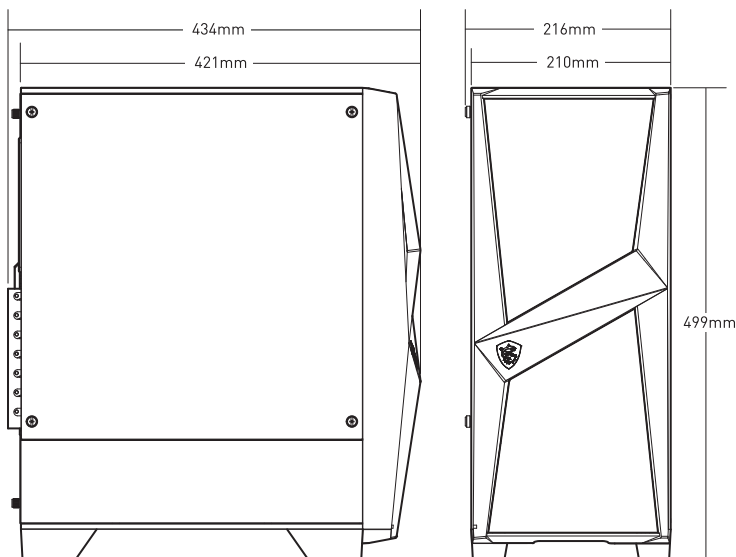

Magnetic Filter
磁吸防塵網

ARGB Fan Included
內含ARGB風扇

Mystic Light
支援燈效軟體

1 to 6 ARGB Control Board
1對6 ARGB 控制板

For MAG FORGE 100R only
僅 MAG FORGE 100R 支援

Side & Front View/ 側面和前面

I/O Panel / IO面板

1. LED switch button / LED切換按鈕
2. USB 3.2 Gen1 Type A
3. Mic in / 音訊輸入
4. Audio out / 音訊輸出
5. Reset button / 重新開機按鈕
6. Power button / 電源按鈕

SSD & HDD Installation/ SSD和硬碟安裝方式

Specification / 產品規格

	MAG FORGE 100M	MAG FORGE 101M	MAG FORGE 100R
Fan LED Controller	1 to 6 RGB Control Board	1 to 6 RGB Control Board	1 to 6 ARGB Control Board
Pre-installed	Front: 2x 120 mm RGB fans Rear: 1x 120 mm black fan	Front: 3x 120 mm RGB fans Rear: 1x 120 mm RGB fan	Front: 2x 120 mm ARGB fans Rear: 1x 120 mm black fan
Case Dimensions (mm)	434(D) x 216(W) x 499(H)		
Motherboard Support	ATX / Micro-ATX / Mini-ITX		
Drive Bays	2x 3.5" Included (Max 2, compatible with 2.5") 3x 2.5" Included (Max 3)		
IO Panel	1x LED switch button 2x USB 3.2 Gen1 Type A ports 1x Mic in jack 1x Audio out jack 1x Reset button 1x Power button		
Clearance	CPU Cooler High: max 166 mm Graphics Card Length: max 330 mm PSU Length: Standard ATX 160 mm, max to 200 mm (without 3.5" HDD case installed)		
Fan Support	Front: Up to 3x 120 mm or 2x 140 mm Top: Up to 2x 120 mm or 2x 140 mm Rear: Up to 1x 120 mm		
Radiator Support	Front: Up to 240 mm Top: Up to 240 mm Rear: Up to 120mm		
Material	Left Side: Tempered Glass Right Side: Metal Front: Mesh Top: Metal		