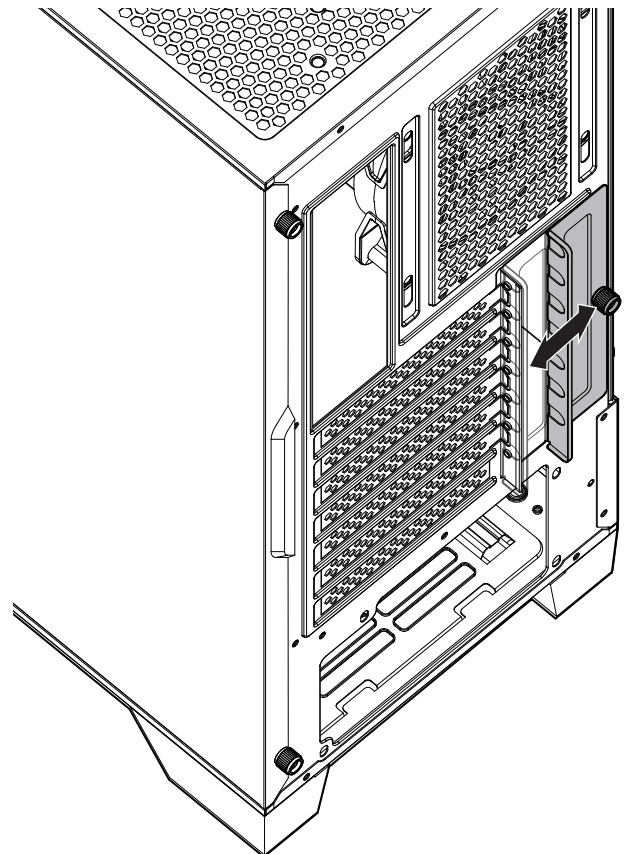

PCIe Card Installation/ PCIe卡安裝方式

Specifications are subject to change without notice.
規格若有變更，恕不另行通知。