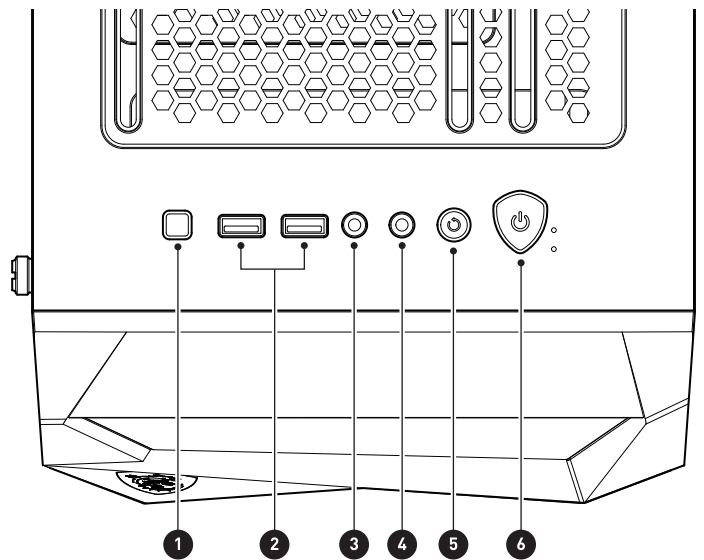

msi

MAG
FORGE 100M

MAG
FORGE 101M

MAG
FORGE 100R

Case Features / 機殼特色

Optimized Air Flow
最佳風流設計

RGB Fan Included
內含RGB風扇

Tool-Less Tempered Glass
無螺絲與強化玻璃側板

Magnetic Filter
磁吸防塵網

ARGB Fan Included
內含ARGB風扇

Mystic Light
支援燈效軟體

1 to 6 ARGB Control Board
1對6 ARGB 控制板

For MAG FORGE 100R only
僅 MAG FORGE 100R 支援

Side & Front View/ 側面和前面

I/O Panel / IO面板

1. LED switch button / LED切換按鈕
2. USB 3.2 Gen1 Type A
3. Mic in / 音訊輸入
4. Audio out / 音訊輸出
5. Reset button / 重新開機按鈕
6. Power button / 電源按鈕

Accessories / 配件

Item 項目	Name 名稱 / Q'ty 數量	Used for 用途
	Cable ties 束綫帶 x5	Cable management 整線
	PCI slot cover PCI 插槽擋片 x2	PCI slot protection 保護PCI插槽
	Screw #6-32 10mm 手轉螺絲 x2	Securing drive tray 固定硬碟托架
	Screw #6-32 6.5mm x4	Motherboard Stud 主機板螺柱
	Screw M3 5mm x20	Motherboard / SSD 主機板 / SSD
	Screw #6-32 6mm 六角螺絲 x6	PSU / PCIe Card 電源供應器 / PCIe卡
	Screw #6-32 5mm 圓頭螺絲 x4	3.5" HDD 3.5" 硬碟

SSD & HDD Installation/ SSD和硬碟安裝方式

Specification / 產品規格

	MAG FORGE 100M	MAG FORGE 101M	MAG FORGE 100R
Fan LED Controller	1 to 6 RGB Control Board	1 to 6 RGB Control Board	1 to 6 ARGB Control Board
Pre-installed	Front: 2x 120 mm RGB fans Rear: 1x 120 mm black fan	Front: 3x 120 mm RGB fans Rear: 1x 120 mm RGB fan	Front: 2x 120 mm ARGB fans Rear: 1x 120 mm black fan
Case Dimensions (mm)	434(D) x 216(W) x 499(H)		
Motherboard Support	ATX / Micro-ATX / Mini-ITX		
Drive Bays	2x 3.5" Included (Max 2, compatible with 2.5") 3x 2.5" Included (Max 3)		
IO Panel	1x LED switch button 2x USB 3.2 Gen1 Type A ports 1x Mic in jack 1x Audio out jack 1x Reset button 1x Power button		
Clearance	CPU Cooler High: max 166 mm Graphics Card Length: max 330 mm PSU Length: Standard ATX 160 mm, max to 200 mm (without 3.5" HDD case installed)		
Fan Support	Front: Up to 3x 120 mm or 2x 140 mm Top: Up to 2x 120 mm or 2x 140 mm Rear: Up to 1x 120 mm		
Radiator Support	Front: Up to 240 mm Top: Up to 240 mm Rear: Up to 120mm		
Material	Left Side: Tempered Glass Right Side: Metal Front: Mesh Top: Metal		