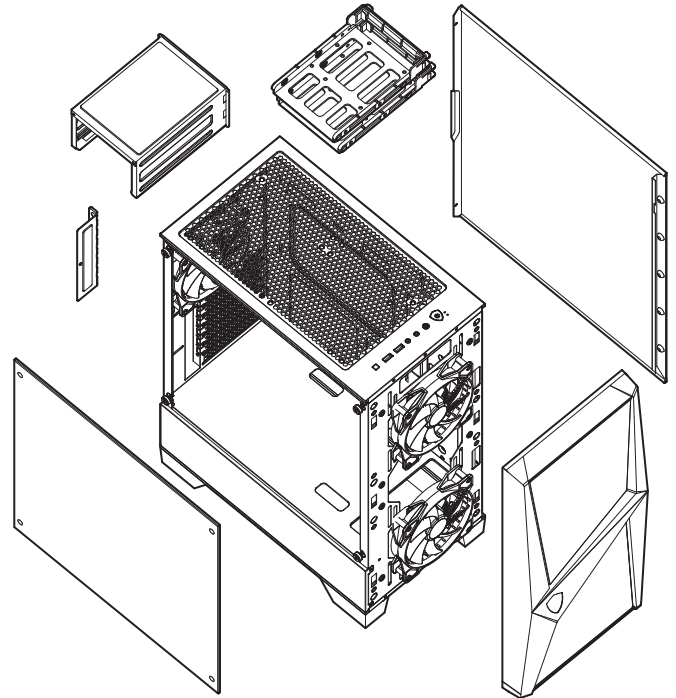

msi

MAG
FORGE 100M

MAG
FORGE 101M

MAG
FORGE 100R

Case Features / 機殼特色

Optimized Air Flow
最佳風流設計

RGB Fan Included
內含RGB風扇

Tool-Less Tempered Glass
無螺絲與強化玻璃側板

Magnetic Filter
磁吸防塵網

ARGB Fan Included
內含ARGB風扇

Mystic Light
支援燈效軟體

1 to 6 ARGB Control Board
1對6 ARGB 控制板

For MAG FORGE 100R only
僅 MAG FORGE 100R 支援

Side & Front View/ 側面和前面

I/O Panel / IO面板

1. LED switch button / LED切換按鈕
2. USB 3.2 Gen1 Type A
3. Mic in / 音訊輸入
4. Audio out / 音訊輸出
5. Reset button / 重新開機按鈕
6. Power button / 電源按鈕

Accessories / 配件

Item 項目	Name 名稱 / Q'ty 數量	Used for 用途
	Cable ties 束綫帶 x5	Cable management 整線
	PCI slot cover PCI 插槽擋片 x2	PCI slot protection 保護PCI插槽
	Screw #6-32 10mm 手轉螺絲 x2	Securing drive tray 固定硬碟托架
	Screw #6-32 6.5mm x4	Motherboard Stud 主機板螺柱
	Screw M3 5mm x20	Motherboard / SSD 主機板 / SSD
	Screw #6-32 6mm 六角螺絲 x6	PSU / PCIe Card 電源供應器 / PCIe卡
	Screw #6-32 5mm 圓頭螺絲 x4	3.5" HDD 3.5" 硬碟

SSD & HDD Installation/ SSD和硬碟安裝方式

Specification / 產品規格

	MAG FORGE 100M	MAG FORGE 101M	MAG FORGE 100R
Fan LED Controller	1 to 6 RGB Control Board	1 to 6 RGB Control Board	1 to 6 ARGB Control Board
Pre-installed	Front: 2x 120 mm RGB fans Rear: 1x 120 mm black fan	Front: 3x 120 mm RGB fans Rear: 1x 120 mm RGB fan	Front: 2x 120 mm ARGB fans Rear: 1x 120 mm black fan
Case Dimensions (mm)	434(D) x 216(W) x 499(H)		
Motherboard Support	ATX / Micro-ATX / Mini-ITX		
Drive Bays	2x 3.5" Included (Max 2, compatible with 2.5") 3x 2.5" Included (Max 3)		
IO Panel	1x LED switch button 2x USB 3.2 Gen1 Type A ports 1x Mic in jack 1x Audio out jack 1x Reset button 1x Power button		
Clearance	CPU Cooler High: max 166 mm Graphics Card Length: max 330 mm PSU Length: Standard ATX 160 mm, max to 200 mm (without 3.5" HDD case installed)		
Fan Support	Front: Up to 3x 120 mm or 2x 140 mm Top: Up to 2x 120 mm or 2x 140 mm Rear: Up to 1x 120 mm		
Radiator Support	Front: Up to 240 mm Top: Up to 240 mm Rear: Up to 120mm		
Material	Left Side: Tempered Glass Right Side: Metal Front: Mesh Top: Metal		