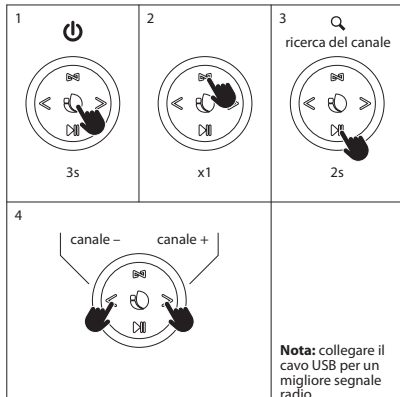

MODE BLUETOOTH

COME RICARICARE?

ISTRUZIONI D'USO

TWS

1			2	
1	  3s	  3s		
2	    0.5s	    0.5s		
3	 3s			
4	 "Beep"		 "Beep"	

5	 			
				
6				
1			2	
	 3s			

MODE RADIO

MODE USB/TF