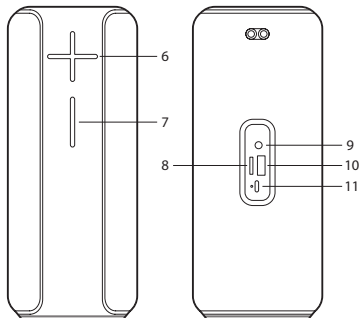

BOUTONS DE COMMANDE

1. **1 Mode / TWS**
   Courte pression : changer de mode (FM/BT/USB/AUX IN/SD)
2. **2 Chanson précédente**
   En mode FM : courte pression pour la station précédente
3. **3 Bouton d'alimentation**
   Longue pression pour allumer/éteindre au bout de 3 secondes/fois
4. **4 Chanson suivante**
   En mode FM : courte pression pour la station suivante
5. **5 Bouton Lecture/Pause**
   Courte pression : lecture/pause
   Longue pression pour sortir de la connexion sans fil
   Longue pression pour chercher un programme en mode FM
6. **6 Volume +**
7. **7 Volume -**
8. **8 Entrée audio SD**
9. **9 Entrée audio AUX**
10. **10 Entrée audio USB**
11. **11 Port de charge type-C**