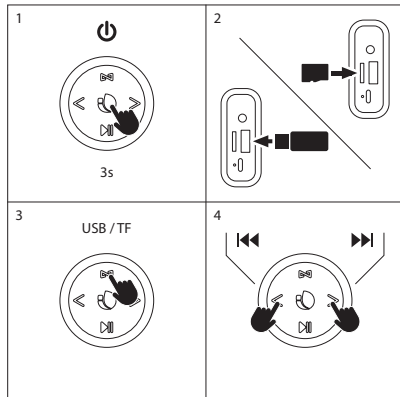

MODE BLUETOOTH

COMMENT CHARGER ?

TWS

1			2	
1	  3s		1	  3s
2	    0.5s		2	    0.5s
3	 3s			
4	 "Beep"		4	 "Beep"

5	 			
				
6				
1			2	
	 3s			

MODE RADIO

MODE USB/TF

MODE AUX IN