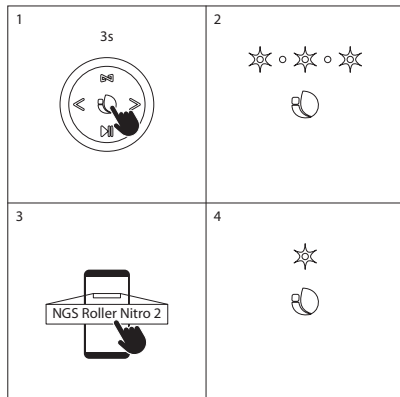

MODE BLUETOOTH

COME RICARICARE?

ISTRUZIONI D'USO

TWS

1			2	
1	  3s	  3s		
2	    0.5s	    0.5s		
3	 3s			
4	 "Beep"		 "Beep"	

5	 			
				
6				
1			2	
	 3s			

MODE RADIO

MODE USB/TF