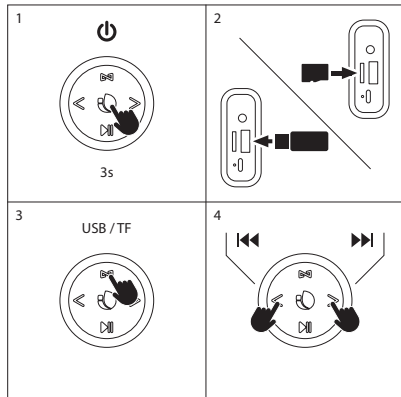

MODE BLUETOOTH

COME RICARICARE?

ISTRUZIONI D'USO

TWS

1			2	
1	  3s	  3s		
2	    0.5s	    0.5s		
3	 3s			
4	 "Beep"		 "Beep"	

5	 			
				
6				
1			2	
	 3s			

MODE RADIO

MODE USB/TF