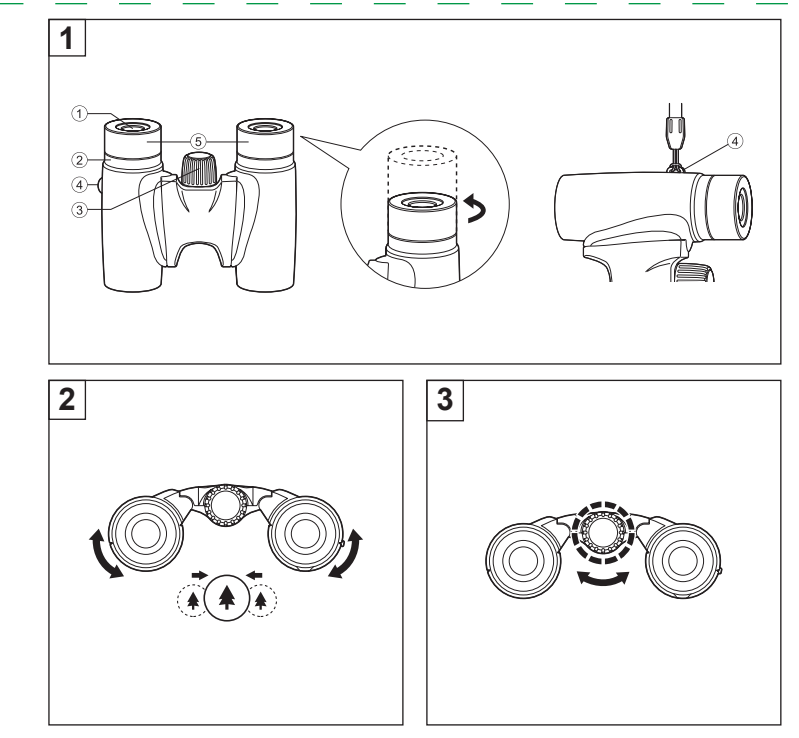

trovaprezzi.it WP o cerca il tuo prodotto tra le migliori offerte di Binocoli e Camocchiali

Technical specifications table for Olympus 10x21 RC binoculars, including magnification, objective lens diameter, and field of view.

Technical specifications table for Olympus 10x21 RC binoculars, including weight, dimensions, and lens coating details.

Technical specifications table for Olympus 10x21 RC binoculars, including warranty information and contact details.