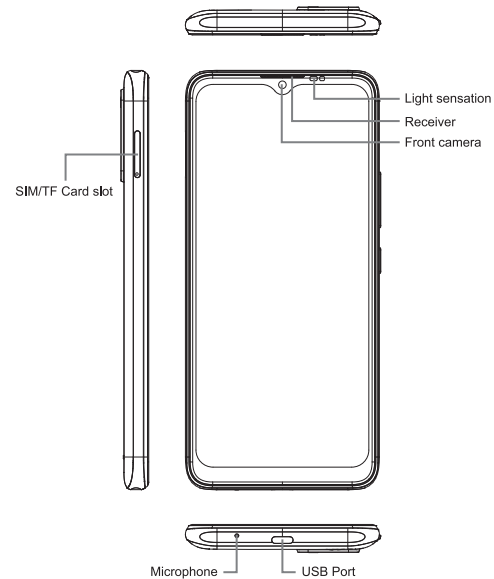

Overview

Overview

Accessories

Battery

C25 includes an internal battery. You can track your battery status with the icon showed on the top right of the screen. When overheated by microwave ovens, stoves, radiators, batteries may explode.

Warning

- Use only OUKITEL-approved batteries specifically designed for your phone. Incompatible batteries can cause serious injuries or damage to your phone.
- Never place batteries or phones on or in heating devices, such as microwave ovens, stoves, or radiators. Batteries may explode when overheated.

Basic parameters

Pantalla: 6.517 inch HD+ 500W 1300W
Sistema operativo: Android 12.0
Procesador: 4*Cortex-A53 2.0GHz
GPU: IMG GE8300 660MHz
RAM: 3GB
ROM: 16GB
Capacity : 5150mAh

Camera

Rear Camera 13M
Front Camera 5M

Connection (I/O)

2G: B2/3/5/8 (European version) 2G: B1/2/3/5/8 (American version)
3G: B1/8 (European version) 3G: B2/4/5 (American version)
4G: B1/3/7/8/19/20/38/40/41 (European version)
4G: B2/4/5/7/12/17/28A/28B (American version)
SIM Card Slot: Dual SIM, Nano/TF Card
FM: 87.5 MHz - 108 MHz

Other Features

Video: AVI, MP4, WMV, RMVB, MKV, MOV, ASF, RM, FLV
Audio: AAC/AAC+/AMR/AWB/MP3/WMA/VORBIS/FLAC/APE
Image: JPEG, BMP, GIF, PNG

Dimensions

Height: 165.2mm
Width: 77.67mm
Thickness: 9.5mm
Weight: 207g

Comes with the Google app and Google Chrome
Android is a trademark of Google LLC
MANUFACTURER NAME: SHENZHEN YUNJI INTELLIGENT TECHNOLOGY CO.,LTD
MANUFACTURER ADDRESS: A-SIDE A2 BUILDING 2/F ENET NEW INDUSTRIAL PARK, NO.20 DAFU INDUSTRIAL ZONE, AOBEL COMMUNITY, GUANLAN, LONGHUA NEW DISTRICT, SHENZHEN CHINA

Package contents

1*USB Cable
1*Charger
1*Multi-language Manual
1*Warranty card

Parametri di Base