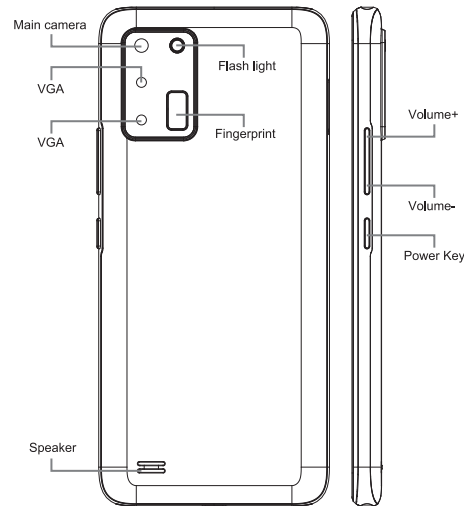

Overview

Accessories