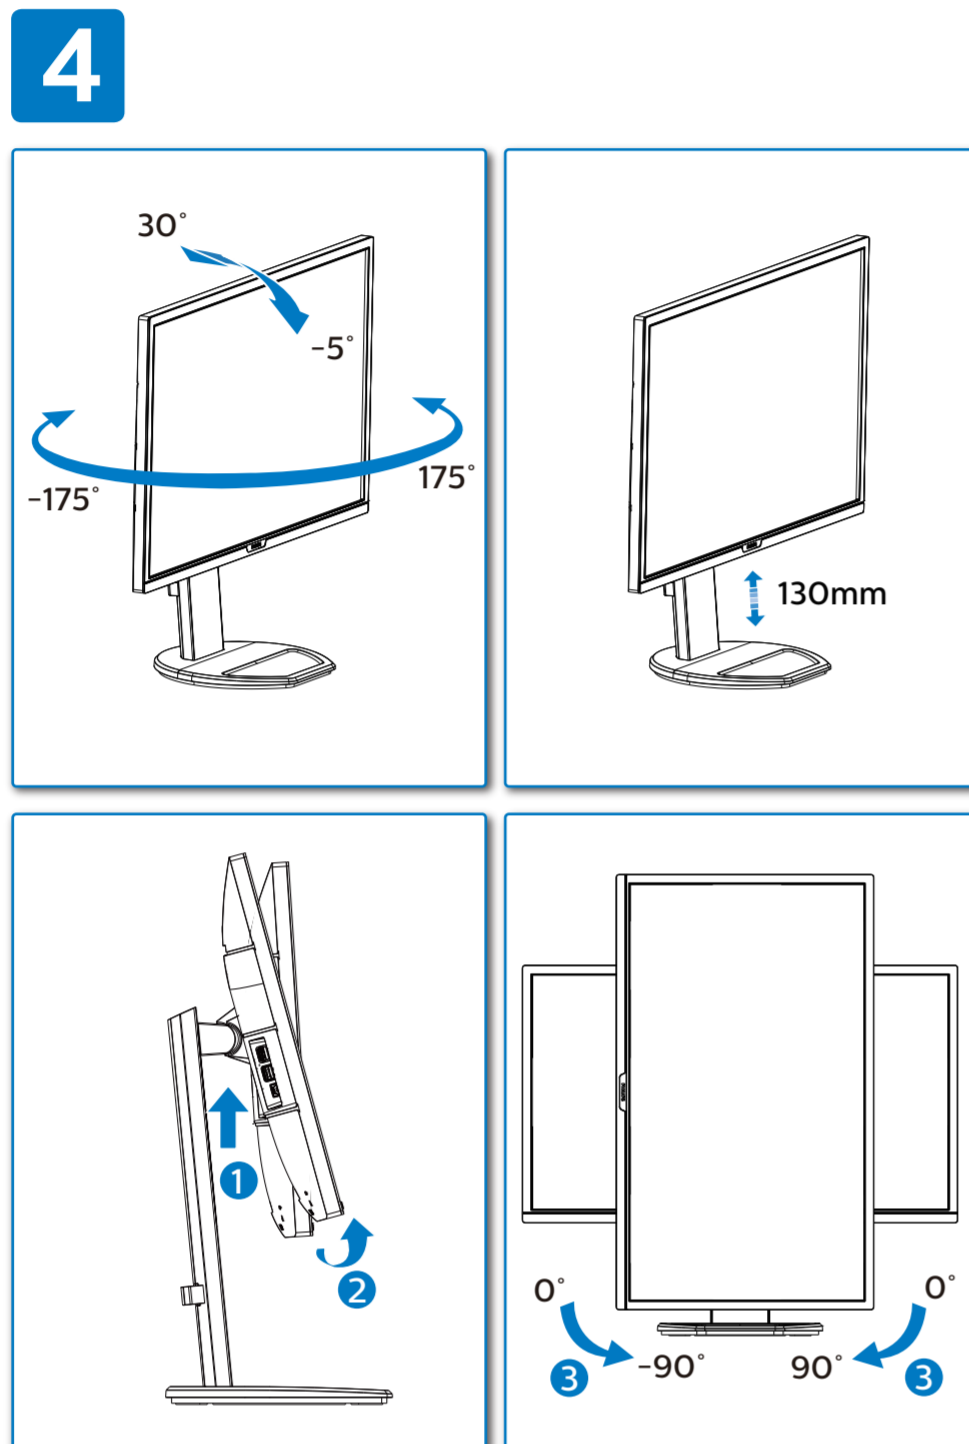

GRAPHIC DEVELOPMENT MMD	
Product name	
Project name	
Project no.	
Finishing	Folded sheet
Scale	1:1
Size Spreads	594 (W) x 210 (H) mm
Size	148.5 (W) x 210 (H) mm
Operator(s)	
Date amended	
VERSION No.	1
APPROVAL	
QC Lithographer	
Product Manager	
Date Check	
ARTWORK DOCUMENT	
Paper	80gsm White, woodfree coated
Numbers of colours	2C+2C
Pantone 300c	Black
Spotcolor	
Aftertreatment	
<input type="checkbox"/>	Cropping
<input type="checkbox"/>	Coating
<input type="checkbox"/>	Varnishing
<input type="checkbox"/>	Embossing
<input type="checkbox"/>	Cutterguide
<input type="checkbox"/>	Die-cut
<input type="checkbox"/>	Binding
<input type="checkbox"/>	Glue