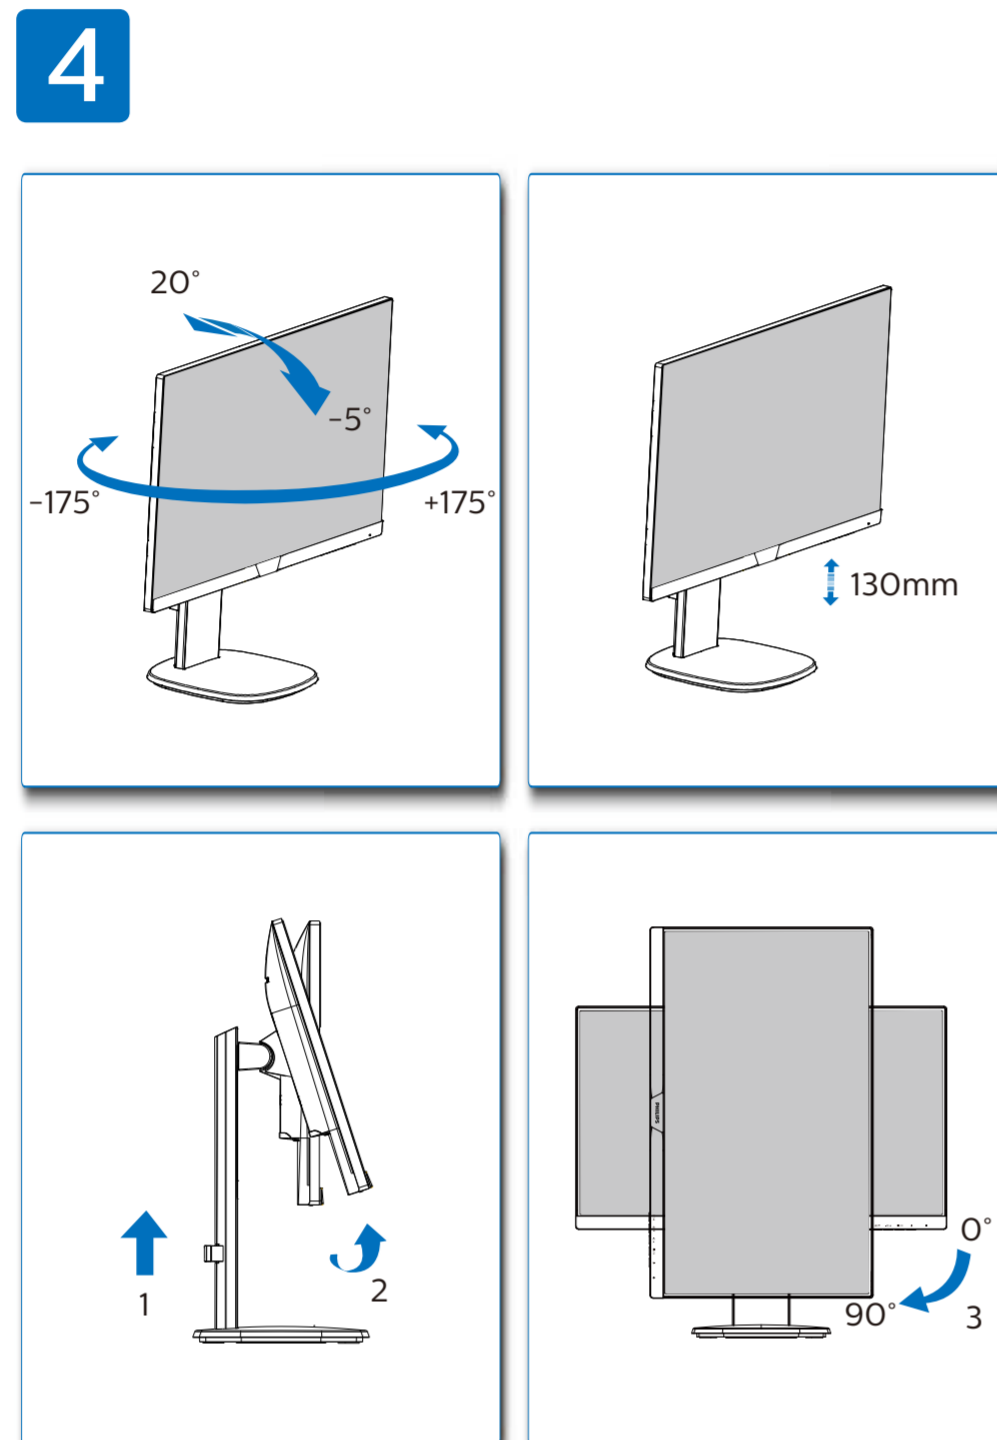

<b>GRAPHIC DEVELOPMENT</b> MMD	
Product name	
Project name	
Project no.	
Finishing	Folded sheet
Scale	1:1
Size Spreads	594 (W) x 210 (H) mm
Size	148.5 (W) x 210 (H) mm
Operator(s)	
Date amended	May. 18, 2016
VERSION No.	
<b>APPROVAL</b>	
QC Lithographer	
Product Manager	
Date Check	
<b>ARTWORK DOCUMENT</b>	
Paper	80gsm White, woodfree coated
Numbers of colours	2C+2C
Pantone 300c	Black
Spotcolor	
<b>Aftertreatment</b>	
<input type="checkbox"/> Cropping	
<input type="checkbox"/> Coating	
<input type="checkbox"/> Varnishing	
<input type="checkbox"/> Embossing	
<input type="checkbox"/> Cutterguide	
<input type="checkbox"/> Die-cut	
<input type="checkbox"/> Binding	
<input type="checkbox"/> Glue	