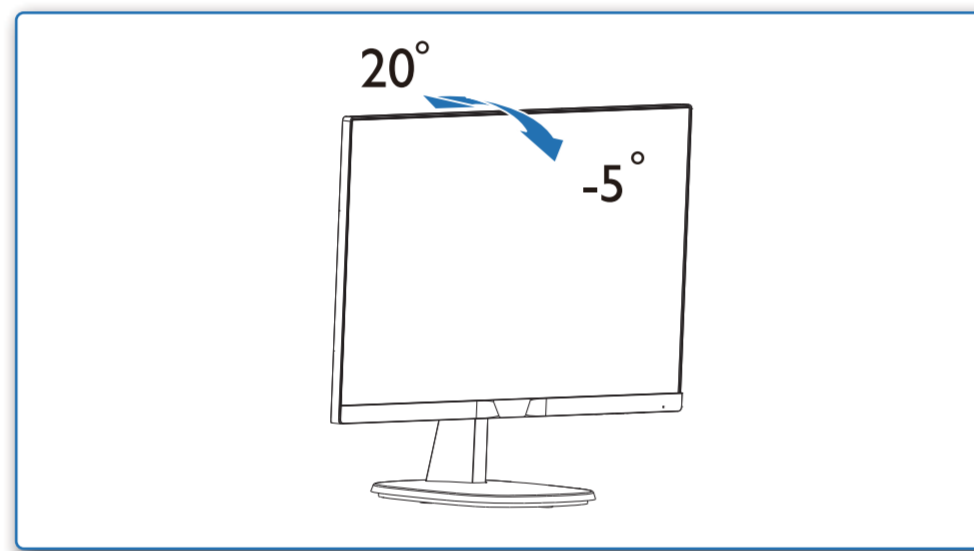

GRAPHIC DEVELOPMENT MMD	
Product name	243V7-QSG
Project no.	243V7-QSG
Finishing	Folded sheet
Scale	1:1
Size Spreads	594 (W) x 210 (H) mm
Size	148.5 (W) x 210 (H) mm
Operator(s)	
Date amended	Apr. 07, 2017
VERSION No.	13
APPROVAL	
QC Lithographer	
Product Manager	
Date Check	
ARTWORK DOCUMENT	
Paper	80gsm White, woodfree coated
Numbers of colours	2C+2C
Spotcolor	Black
Aftertreatment	
☐ Cropping	
☐ Coating	
☐ Varnishing	
☐ Embossing	
☐ Cutterguide	
☐ Die-cut	
☐ Binding	
☐ Glue	

4

PHILIPS

Need help?
Online help: www.philips.com/support

需要帮助?
在线帮助: www.philips.com/support

Besoin d'Aide?
Aide en ligne: www.philips.com/support

¿Necesita ayuda?
Ayuda en línea: www.philips.com/support

Benötigen Sie Hilfe?
Online-Hilfe: www.philips.com/support

Avete bisogno di aiuto?
Guida in linea: www.philips.com/support

Precisaa ajuda?
Ajuda online: www.philips.com/support

도움이 필요하신가요?
온라인 도움말: www.philips.com/support

Потребуется допомога!
Підтримка он-лайн: www.philips.com/support

Нужна помощь?
Интерактивная справка: www.philips.com/support

Yardima ihtiyacınız var mı?
Online yardım: www.philips.com/support

क्या सहायता की जरूरत है?
ऑनलाइन सहायता: www.philips.com/support

هل تريد المساعدة؟
المساعدة عبر الإنترنت: www.philips.com/support

ヘルプが必要ですか?
オンラインヘルプ: www.philips.com/support

Version: M7243VQIT
© 2017 Koninklijke Philips N.V. All rights reserved. Specifications are subject to change without notice. Philips and the Philips Shield Emblem are registered trademarks of Koninklijke Philips N.V. and are used under license from Koninklijke Philips N.V.
www.philips.com
Q41G24M181332A Printed in China

Register your product and get support at www.philips.com/welcome