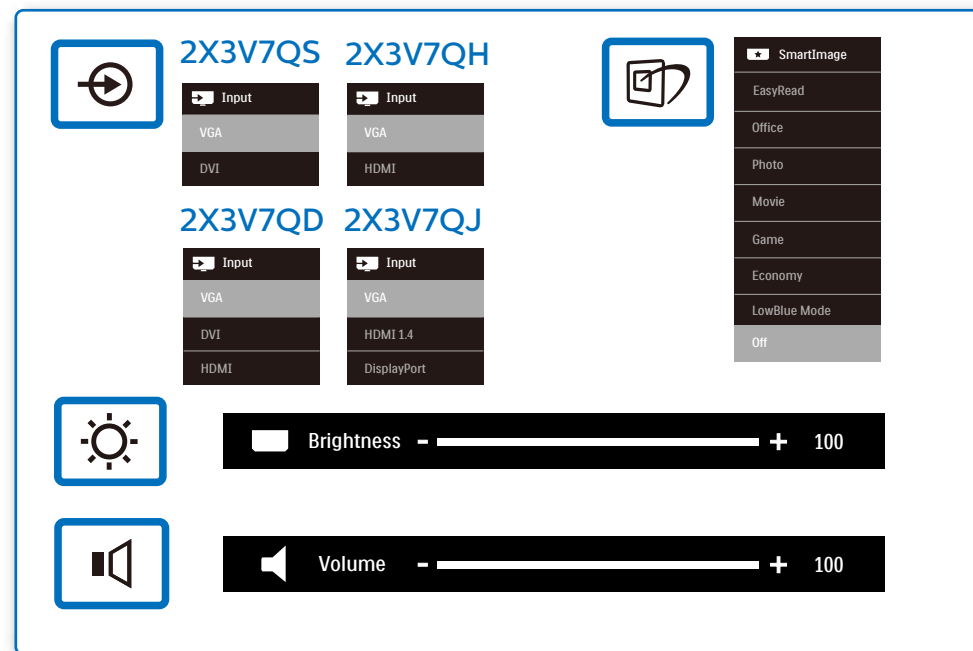

GRAPHIC DEVELOPMENT MMD	
Product name	2X6E7-QSG
Project no.	2X6E7-QSG
Finishing	Folded sheet
Scale	1:1
Size Spreads	594 (W) x 210 (H) mm
Size	148.5 (W) x 210 (H) mm
Operator(s)	
Date amended	Jul. 14, 2016
VERSION No.	13
APPROVAL	
QC Lithographer	
Product Manager	
Date Check	
ARTWORK DOCUMENT	
Paper	80gsm White, woodfree coated
Numbers of colours	2C2C
Pantone 300C	Black
Spotcolor	
Aftertreatment	
☐ Cropping	
☐ Coating	
☐ Varnishing	
☐ Embossing	
☐ Cutterguide	
☐ Die-cut	
☐ Binding	
☐ Glue