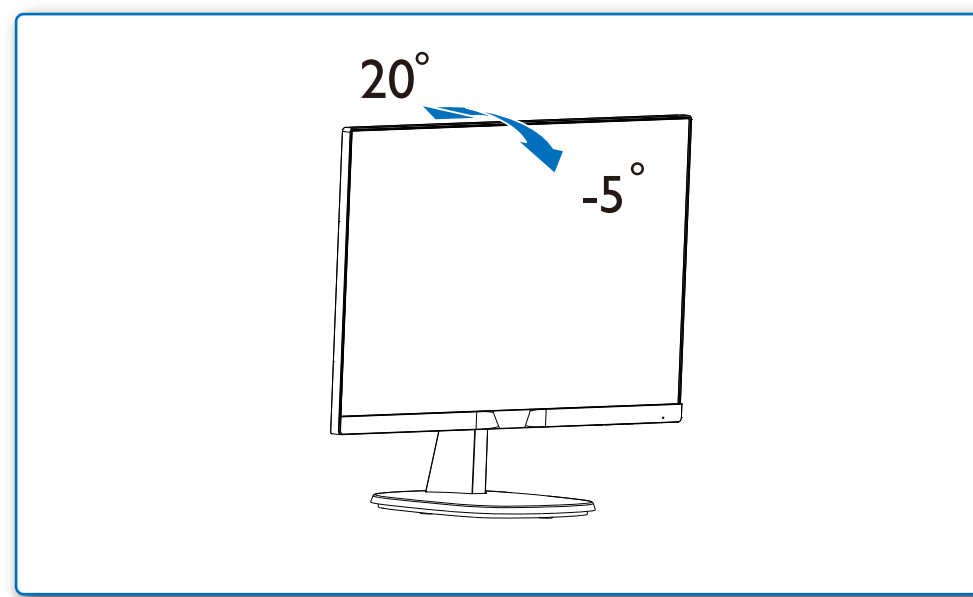

GRAPHIC DEVELOPMENT MMD	
Product name	2X6E7-QSG
Project no.	2X6E7-QSG
Finishing	Folded sheet
Scale	1:1
Size Spreads	594 (W) x 210 (H) mm
Size	148.5 (W) x 210 (H) mm
Operator(s)	
Date amended	Jul. 14, 2016
VERSION No.	13
APPROVAL	
QC Lithographer	
Product Manager	
Date Check	
ARTWORK DOCUMENT	
Paper	80gsm White, woodfree coated
Numbers of colours	2C2C
Pantone 300C	Black
Spotcolor	
Aftertreatment	
☐ Cropping	
☐ Coating	
☐ Varnishing	
☐ Embossing	
☐ Cutterguide	
☐ Die-cut	
☐ Binding	
☐ Glue	

4

1. **Need help?**
   Online help: www.philips.com/support
2. **需要帮助?**
   在线帮助: www.philips.com/support
3. **Besoin d'Aide?**
   Aide en ligne: www.philips.com/support
4. **¿Necesita ayuda?**
   Ayuda en línea: www.philips.com/support
5. **Benötigen Sie Hilfe?**
   Online-Hilfe: www.philips.com/support
6. **Avete bisogno di aiuto?**
   Guida in linea: www.philips.com/support
7. **Precisa ajuda?**
   Ajuda online: www.philips.com/support
8. **도움이 필요하신가요?**
   온라인 도움말: www.philips.com/support
9. **Потребуйте помощи!**
   Поддержка он-лайн: www.philips.com/support
10. **Нужна помощь?**
    Интерактивная справка: www.philips.com/support
11. **Yardima ihtiyacınız var mı?**
    Online yardım: www.philips.com/support
12. **क्या सहायता की जरूरत है?**
    ऑनलाइन सहायता: www.philips.com/support
13. **هل تريد المساعدة؟**
    المساعدة عبر الإنترنت: www.philips.com/support
14. **ヘルプが必要ですか?**
    オンラインヘルプ: www.philips.com/support

Register your product and get support at www.philips.com/welcome

223V7
243V7
273V7

Quick Start

PHILIPS

1

2

3