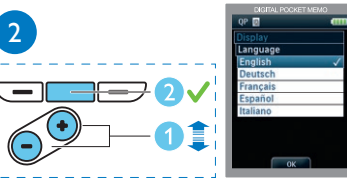

PHILIPS

3 hrs

STOP

STOP

FINISH/LOCK

PRIORITY

STOP