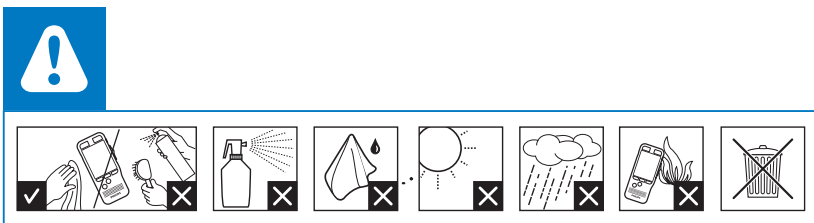

Questo manuale d'istruzione è fornito da trovaprezzi.it. Scopri tutte le offerte per [Philips DPM6000](#) o cerca il tuo prodotto tra le [migliori offerte di Personal Audio e Hi-Fi](#)