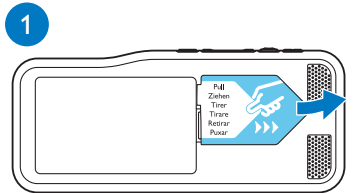

PHILIPS

3 hrs

STOP

STOP

FINISH/LOCK

PRIORITY

STOP