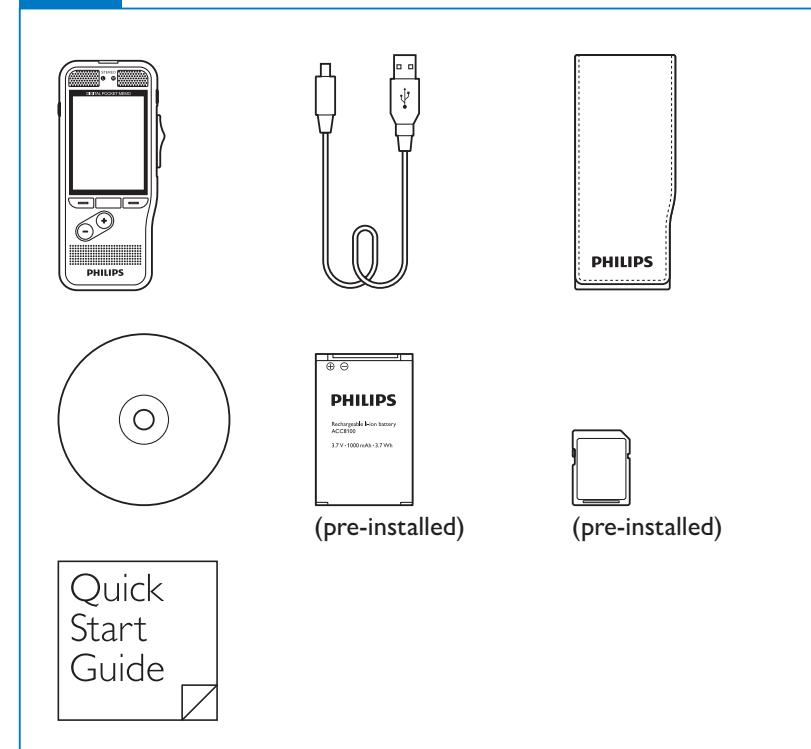

Questo manuale d'istruzione è fornito da trovaprezzi.it. Scopri tutte le offerte per [Philips DPM7200](#) o cerca il tuo prodotto tra le [migliori offerte di Personal Audio e Hi-Fi](#)

© 2013 Speech Processing Solutions GmbH. All rights reserved.
Philips and the Philips' shield emblem are registered trademarks of Koninklijke Philips N.V. and are used by Speech Processing Solutions GmbH under license from Koninklijke Philips N.V. All trademarks are the property of their respective owners.

Specifications are subject to change without notice.

Document version 1.0, 18/10/2013.
5103 109 9771.1

For product information and support, visit
www.philips.com/dictation

POCKET MEMO

DPM7000

Quick start guide

PHILIPS