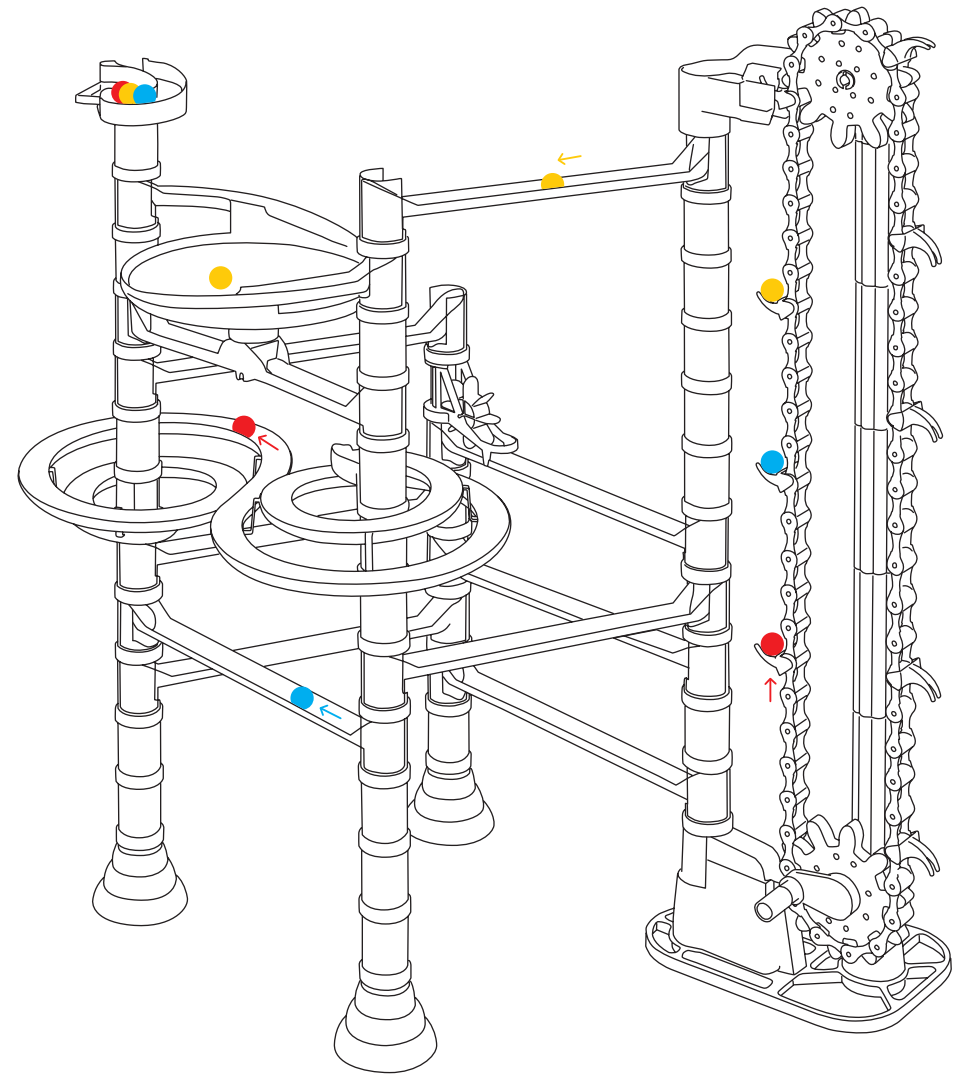

6576 Migoga marble run elevator