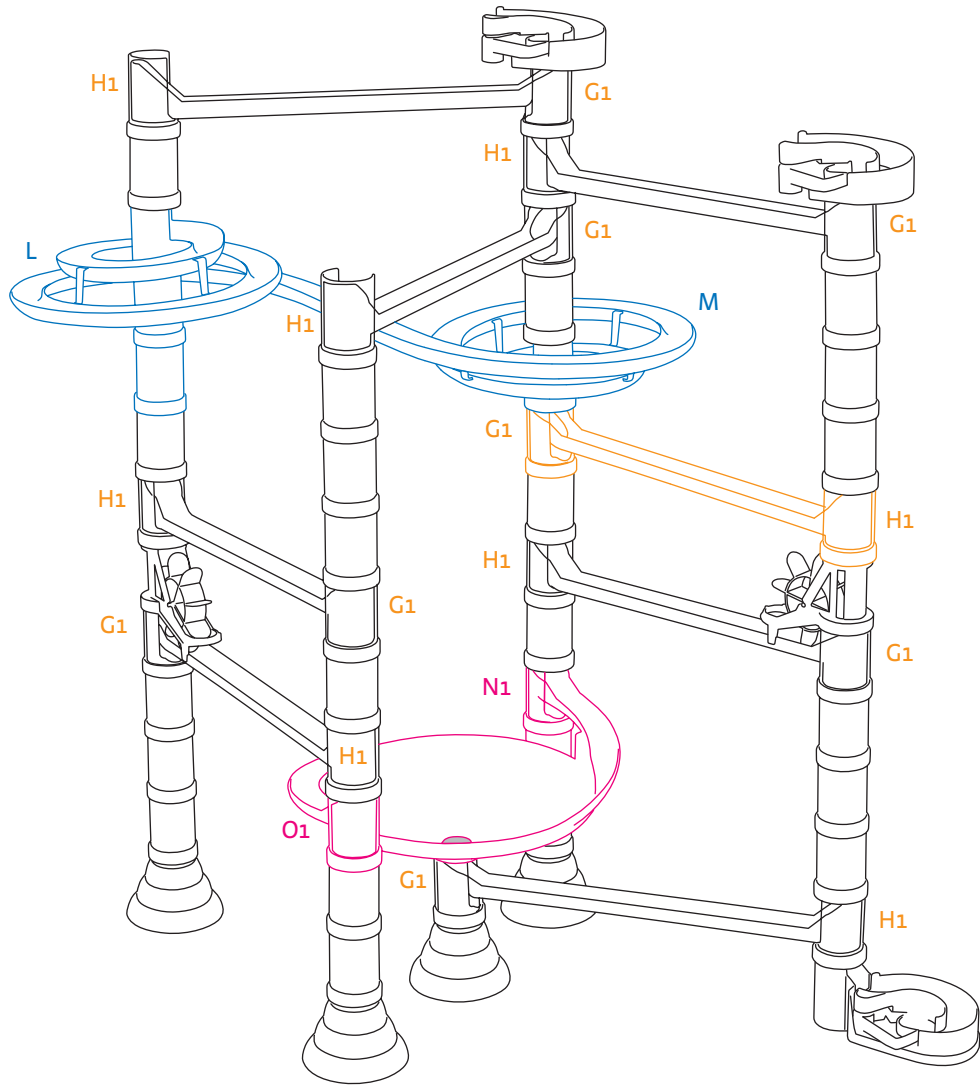

- (ITA) Istruzioni di Montaggio
- (ENG) Instruction Manual
- (FRA) Instructions
- (DEU) Anleitung
- (ESP) Instrucciones

6535 Migoga marble run basic

6546 Migoga marble run transparent

⚠ WARNING:
 CHOKING HAZARD -
 Toy contains marbles and small parts.
 Not for children under 3 yrs.

6538 Migoga marble run vortis

6576 Migoga marble run elevator

6538 - 6576

6565 - 6568 - 6588