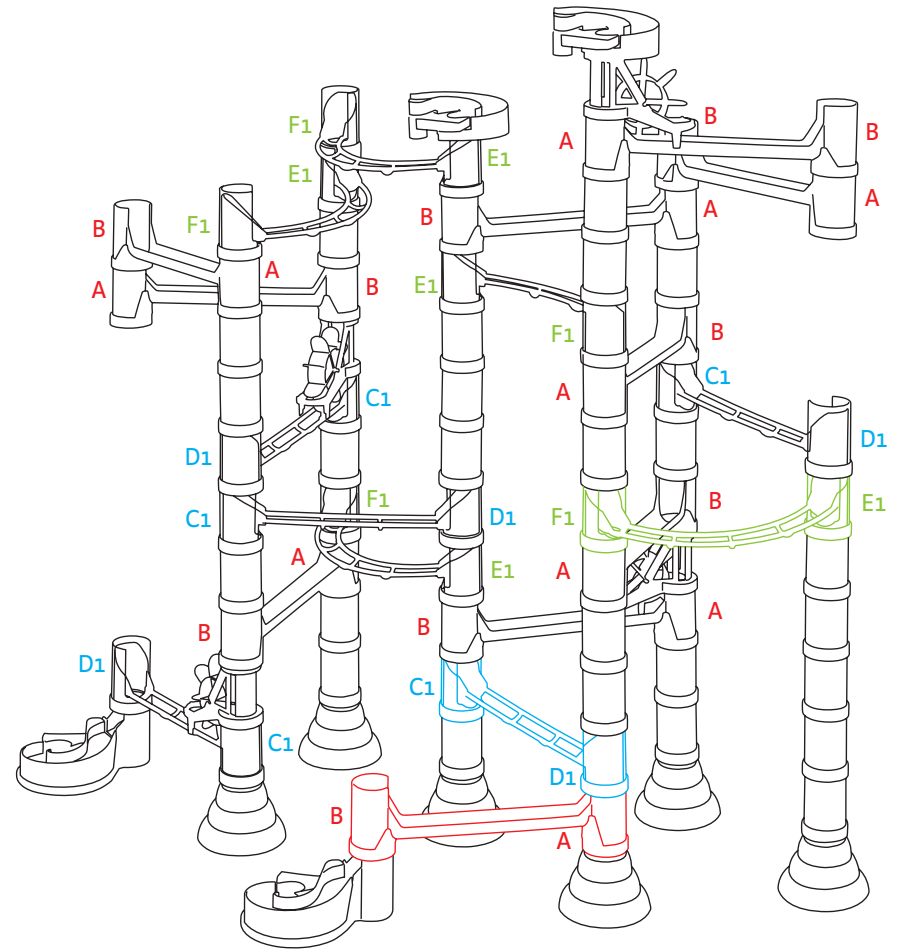

6580

6538

6576

6565

6568

6588

6580 Migoga marble run super

Migoga marble run

- (ITA) Istruzioni di Montaggio
- (ENG) Instruction Manual
- (FRA) Instructions
- (DEU) Anleitung
- (ESP) Instrucciones

6535 Migoga marble run basic

6546 Migoga marble run transparent

⚠ WARNING:
 CHOKING HAZARD -
 Toy contains marbles and small parts.
 Not for children under 3 yrs.

6538 Migoga marble run vortis

6576 Migoga marble run elevator

6538 - 6576

6565 - 6568 - 6588