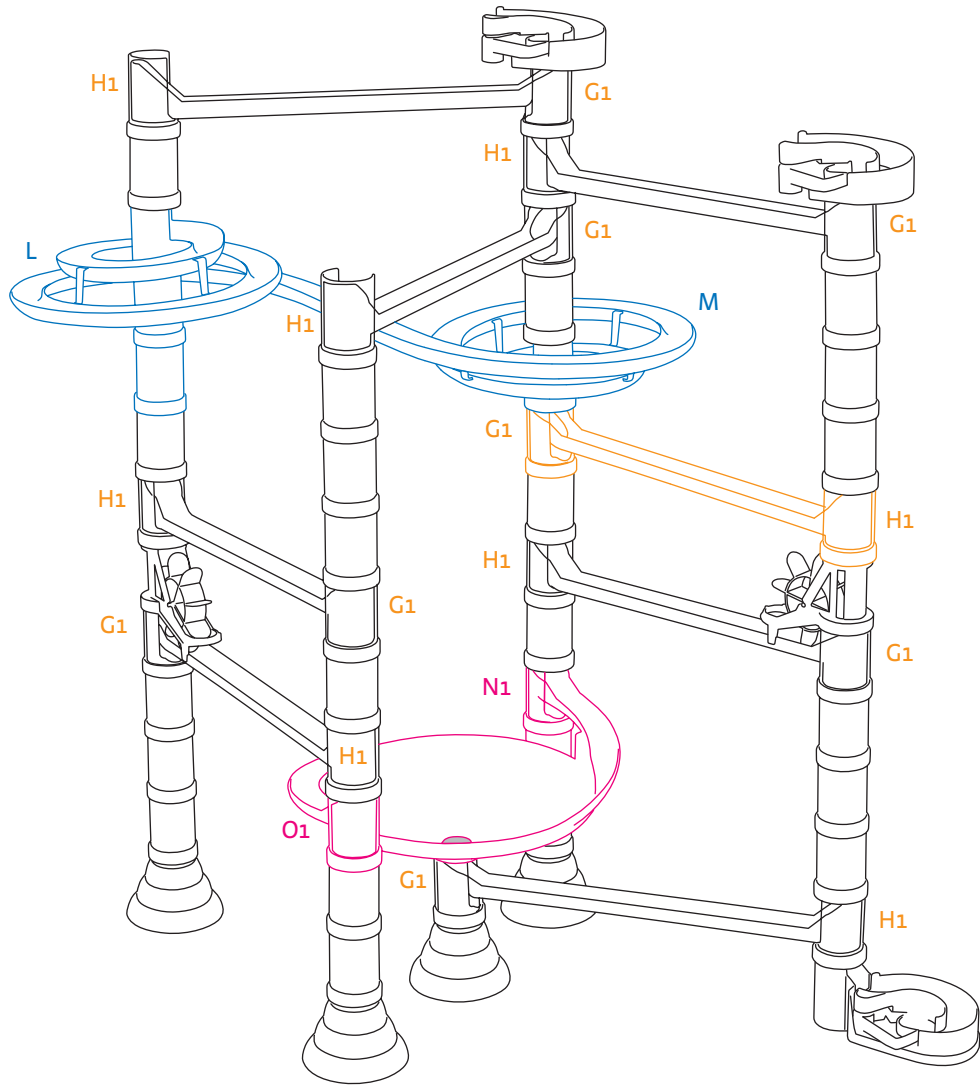

6538 Migoga marble run vortis