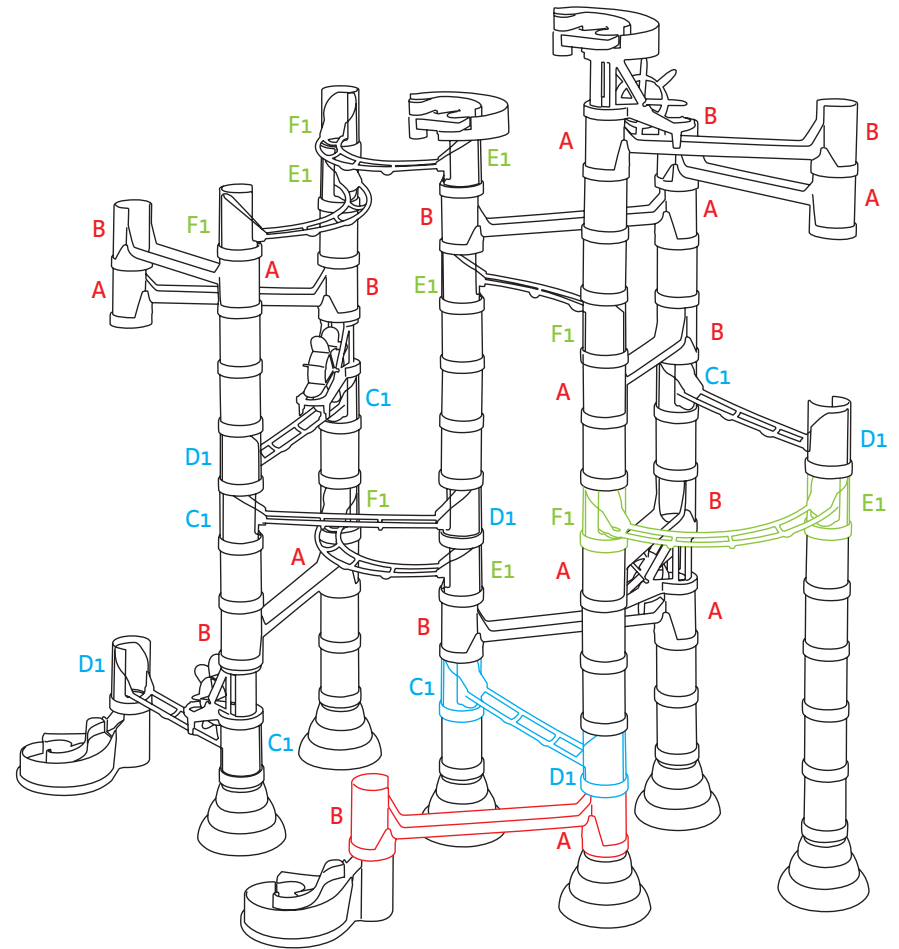

6580

6538

6576

6565

6568

6588

6580 Migoga marble run super

Migoga marble run

(ITA) Istruzioni di Montaggio (ENG) Instruction Manual
(FRA) Instructions (DEU) Anleitung (ESP) Instrucciones

6535 Migoga marble run basic
6546 Migoga marble run transparent

WARNING:
CHOKING HAZARD -
Toy contains marbles and small parts.
Not for children under 3 yrs.

6538 Migoga marble run vortis

6576 Migoga marble run elevator

6538 - 6576

6565 - 6568 - 6588