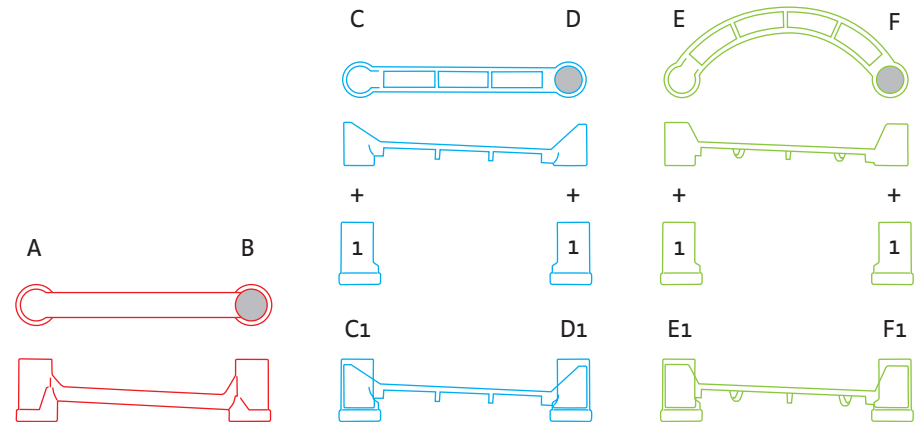

6580

6538

6576

6565

6568

6588

6580 Migoga marble run super

Migoga marble run

(ITA) Istruzioni di Montaggio (ENG) Instruction Manual
(FRA) Instructions (DEU) Anleitung (ESP) Instrucciones

6535 Migoga marble run basic
6546 Migoga marble run transparent

WARNING:
CHOKING HAZARD -
Toy contains marbles and small parts.
Not for children under 3 yrs.