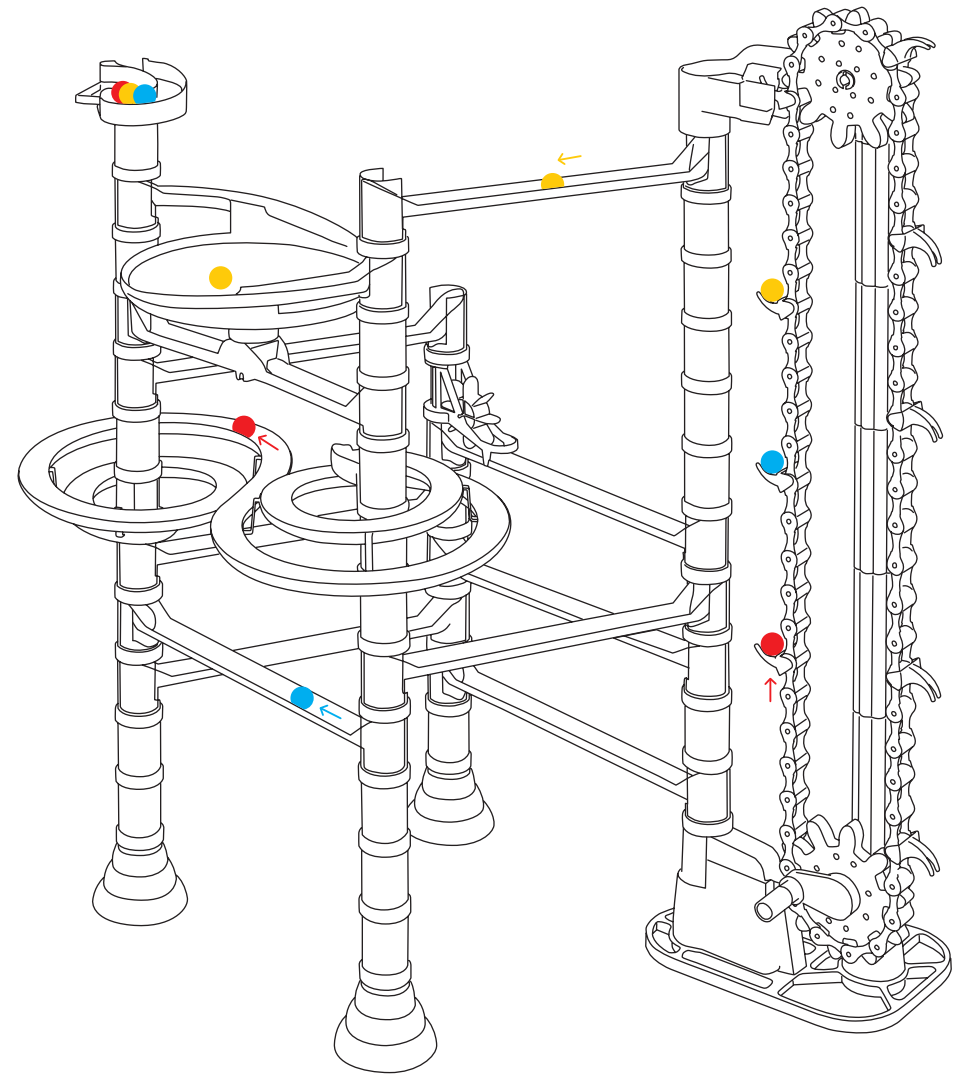

(ITA) Istruzioni di Montaggio (ENG) Instruction Manual
(FRA) Instructions (DEU) Anleitung (ESP) Instrucciones

6535 Migoga marble run basic
6546 Migoga marble run transparent

WARNING:
CHOKING HAZARD -
Toy contains marbles and small parts.
Not for children under 3 yrs.

6538 Migoga marble run vortis

6576 Migoga marble run elevator

6538 - 6576

6565 - 6568 - 6588