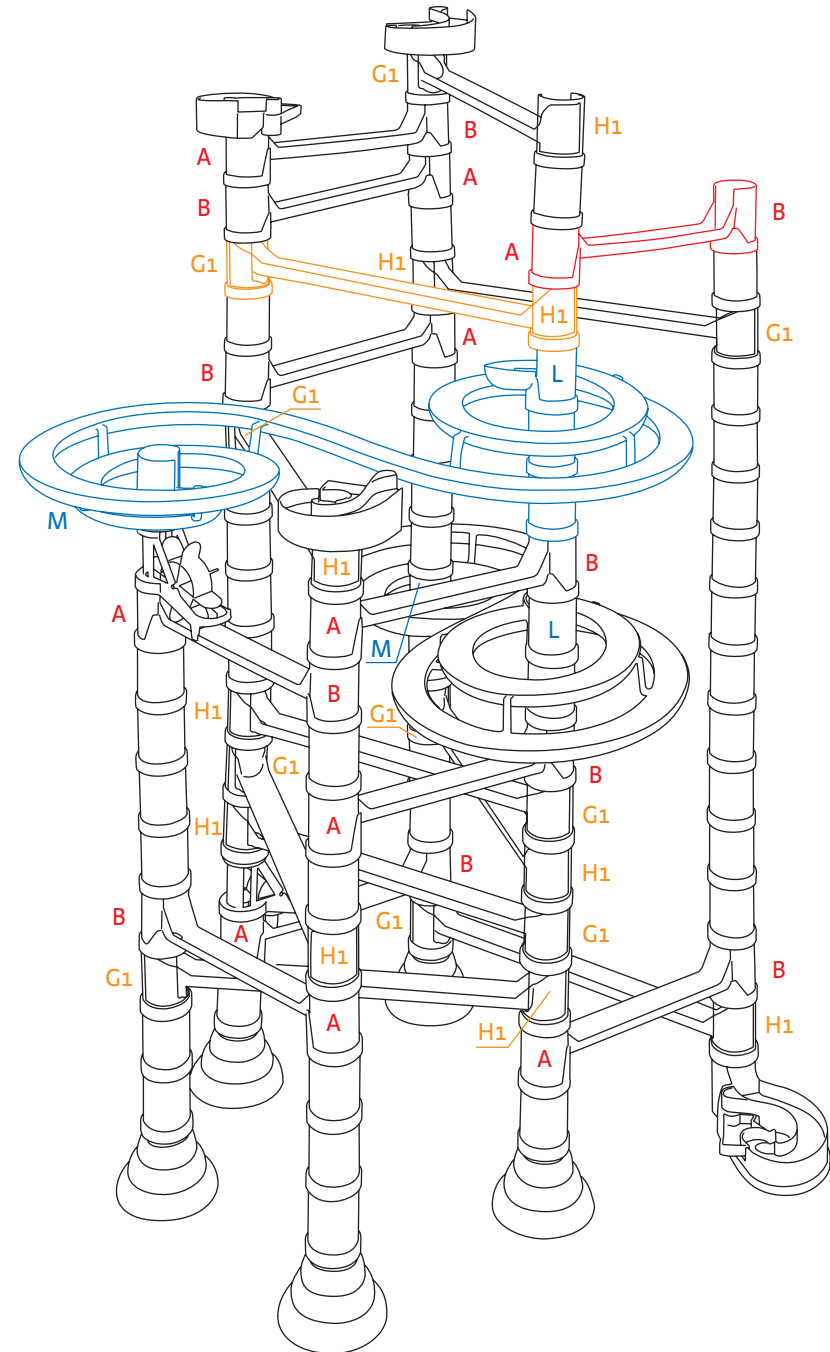

- (ITA) Istruzioni di Montaggio
- (ENG) Instruction Manual
- (FRA) Instructions
- (DEU) Anleitung
- (ESP) Instrucciones

6535 Migoga marble run basic

6546 Migoga marble run transparent

⚠ WARNING:
CHOKING HAZARD -
 Toy contains marbles and small parts.
 Not for children under 3 yrs.

6538 Migoga marble run vortis

6576 Migoga marble run elevator

6538 - 6576

6565 Migoga marble run spinning

6568 Migoga marble run double spiral

6565 - 6568 - 6588