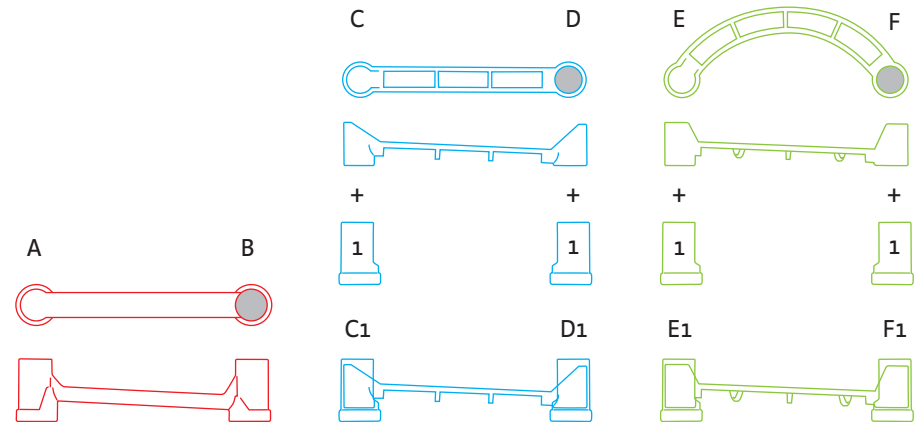

6580

6538

6576

6565

6568

6588

6580 Migoga marble run super

Migoga marble run

- (ITA) Istruzioni di Montaggio
- (ENG) Instruction Manual
- (FRA) Instructions
- (DEU) Anleitung
- (ESP) Instrucciones

6535 Migoga marble run basic

6546 Migoga marble run transparent

⚠ WARNING:
CHOKING HAZARD -
 Toy contains marbles and small parts.
 Not for children under 3 yrs.