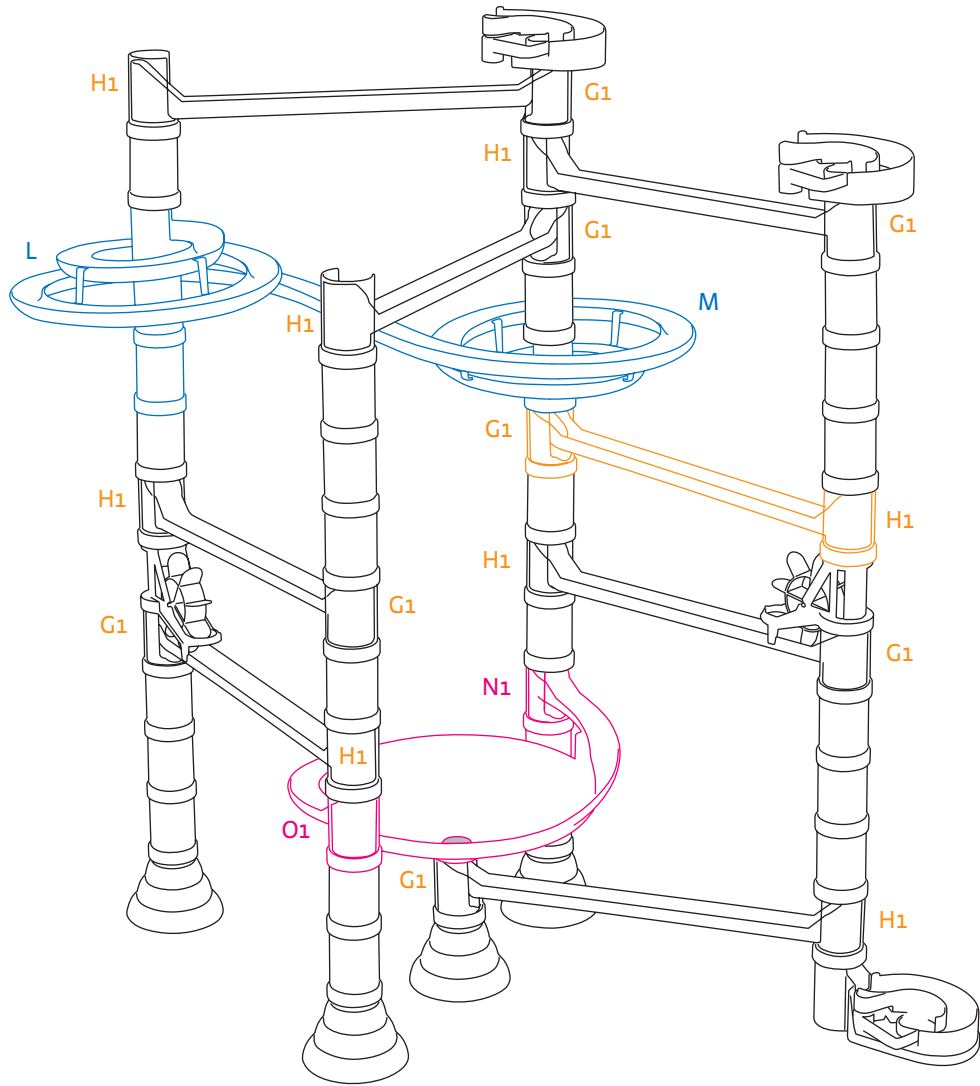

- (ITA) Istruzioni di Montaggio
- (ENG) Instruction Manual
- (FRA) Instructions
- (DEU) Anleitung
- (ESP) Instrucciones

6535 Migoga marble run basic

6546 Migoga marble run transparent

⚠ WARNING:
CHOKING HAZARD -
 Toy contains marbles and small parts.
 Not for children under 3 yrs.

6538 Migoga marble run vortis

6576 Migoga marble run elevator

6538 - 6576

6565 Migoga marble run spinning

6568 Migoga marble run double spiral

6565 - 6568 - 6588