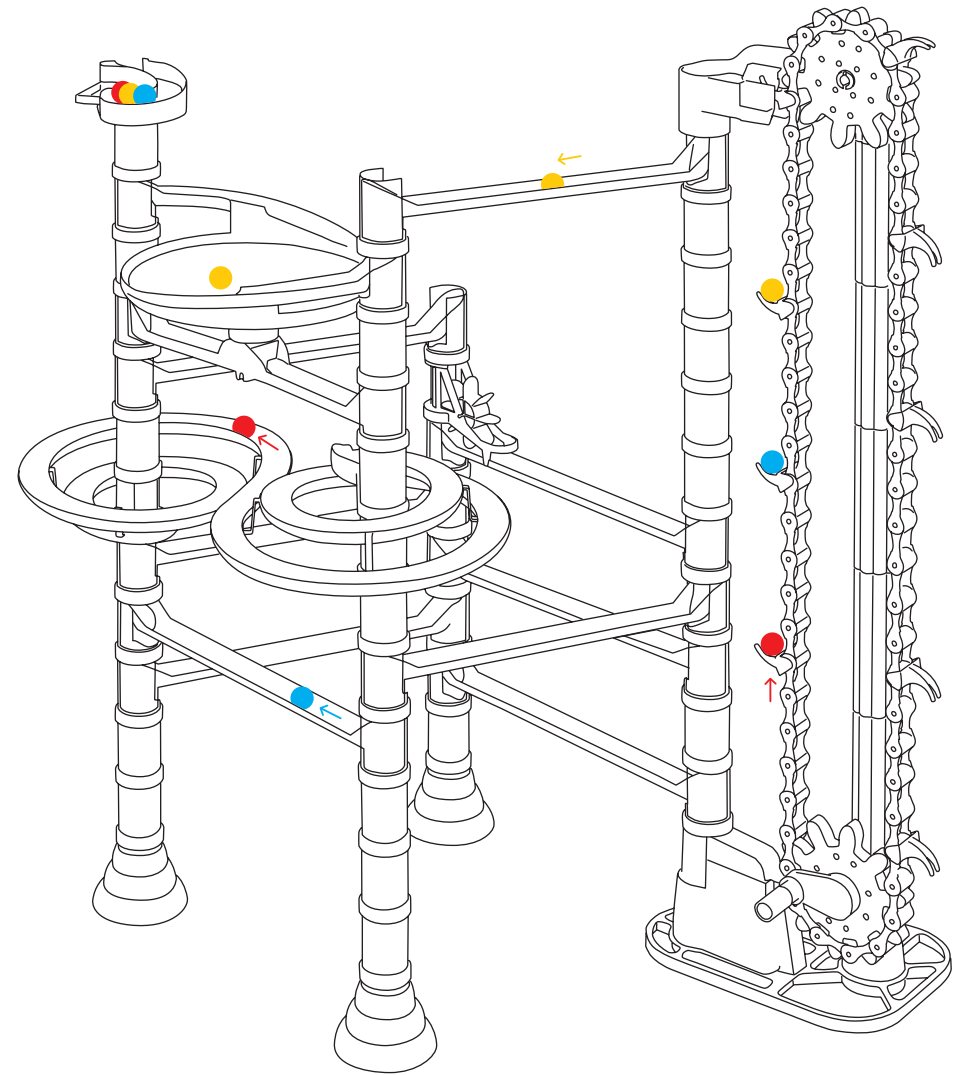

- (ITA) Istruzioni di Montaggio
- (ENG) Instruction Manual
- (FRA) Instructions
- (DEU) Anleitung
- (ESP) Instrucciones

6535 Migoga marble run basic

6546 Migoga marble run transparent

⚠ WARNING:
CHOKING HAZARD -
 Toy contains marbles and small parts.
 Not for children under 3 yrs.

6538 Migoga marble run vortis

6576 Migoga marble run elevator

6538 - 6576

6565 Migoga marble run spinning

6568 Migoga marble run double spiral

6565 - 6568 - 6588