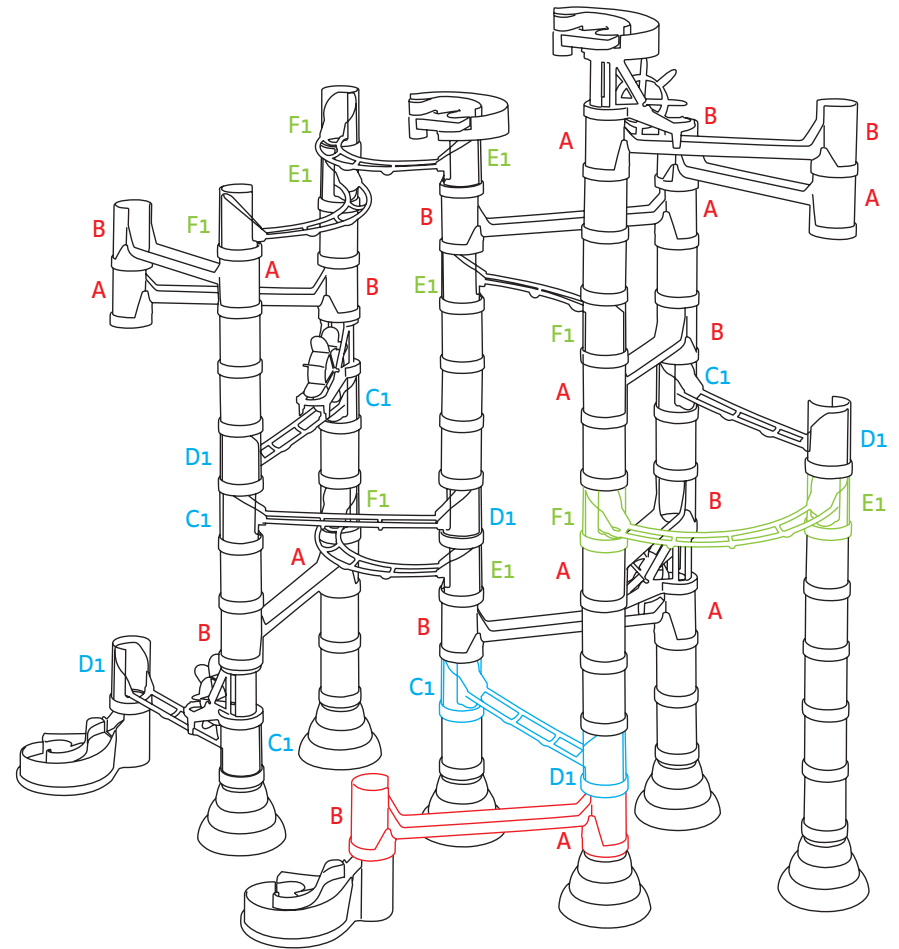

6580

6538

6576

6565

6568

6588

6580 Migoga marble run super

Migoga marble run

- (ITA) Istruzioni di Montaggio
- (ENG) Instruction Manual
- (FRA) Instructions
- (DEU) Anleitung
- (ESP) Instrucciones

6535 Migoga marble run basic

6546 Migoga marble run transparent

⚠ WARNING:
CHOKING HAZARD -
 Toy contains marbles and small parts.
 Not for children under 3 yrs.

6538 Migoga marble run vortis

6576 Migoga marble run elevator

6538 - 6576

6565 Migoga marble run spinning

6568 Migoga marble run double spiral

6565 - 6568 - 6588