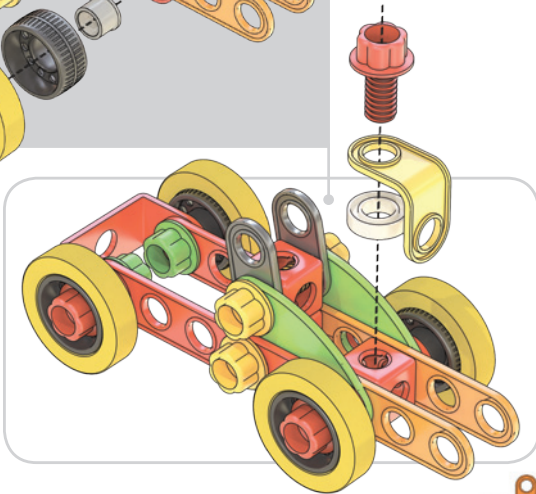

6155

Quercetti[®]

WARNING:
CHOKING HAZARD - Small parts.
Not for children under 3 yrs.

Tecno Jumbo

A

need

1

Suv