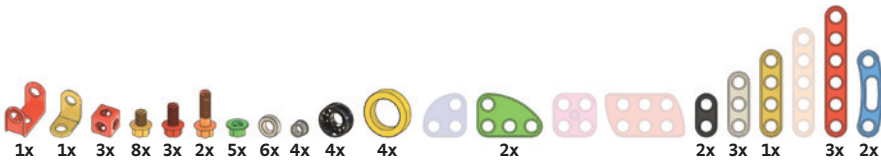

6155

Quercetti[®]

WARNING:
CHOKING HAZARD - Small parts.
Not for children under 3 yrs.

Tecno Jumbo

A

need

1

Suv

need

need

2x

2x

2x

8x

5x

7x

3x

2x

2x

2x

1x

2x

2x

2x