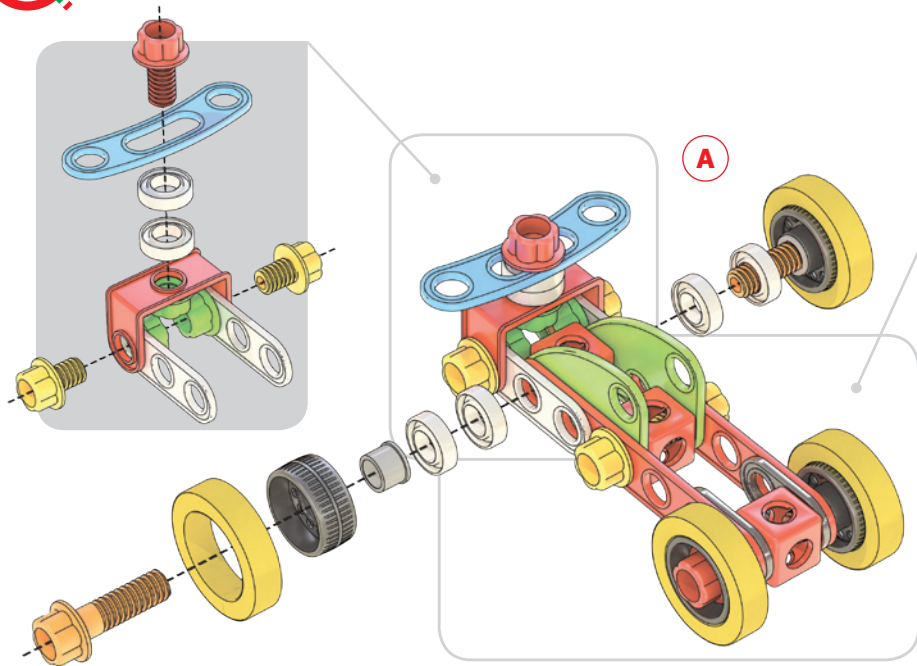

6155

Quercetti[®]

WARNING:
CHOKING HAZARD - Small parts.
Not for children under 3 yrs.

Tecno Jumbo

A

need

1

Suv