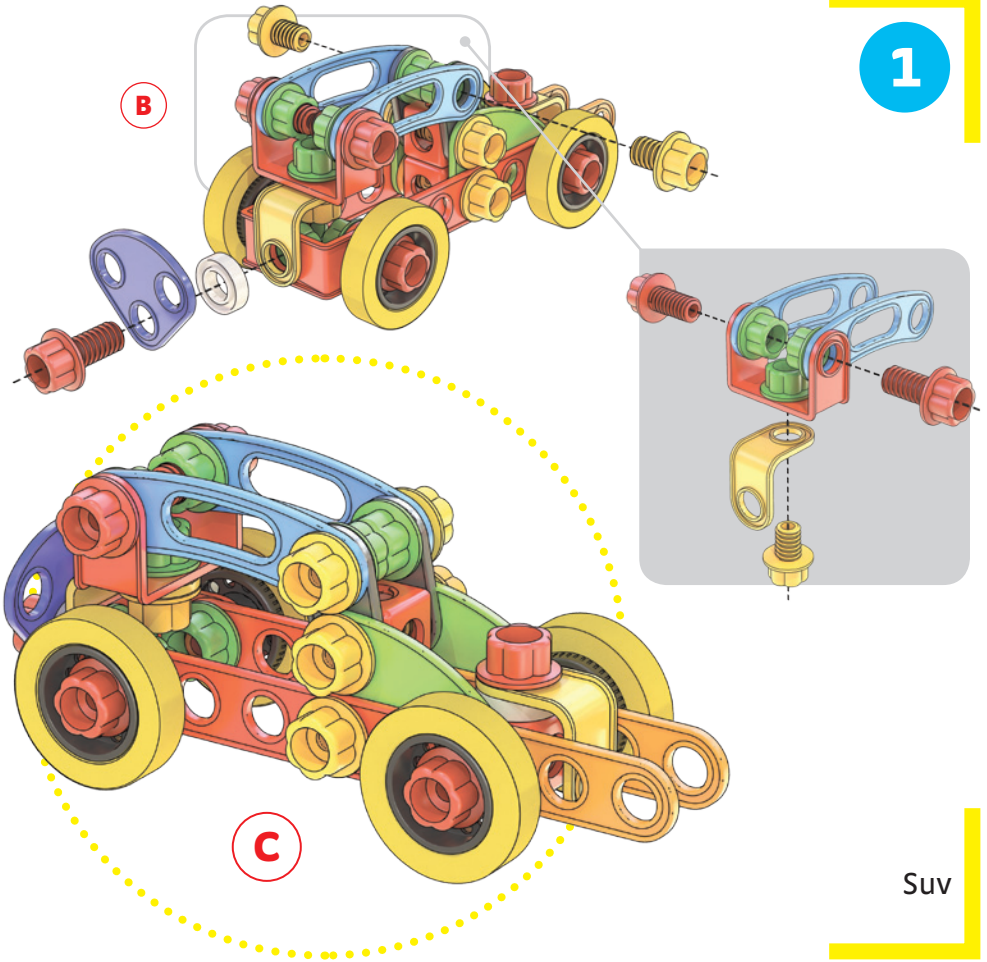

6155

Quercetti[®]

WARNING:
CHOKING HAZARD - Small parts.
Not for children under 3 yrs.

Tecno Jumbo

A

need

1

Suv

need

need

2x

2x

2x

8x

5x

7x