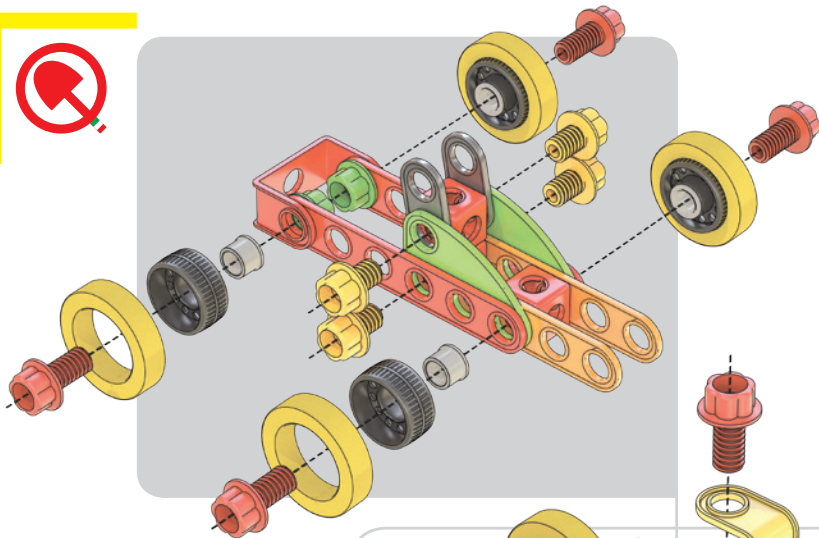

6155

Quercetti[®]

WARNING:
CHOKING HAZARD - Small parts.
Not for children under 3 yrs.

Tecno Jumbo

A

need

1

Suv