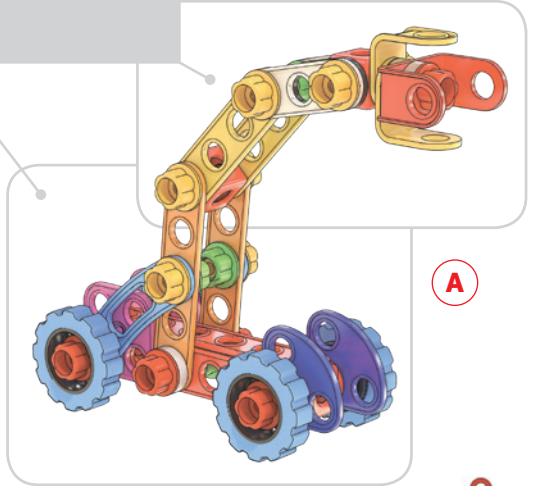

6150

 **WARNING:**  
CHOKING HAZARD - Small parts.  
Not for children under 3 yrs.

**Tecno** Jumbo  
toolbox

need

1

C

Camion con gru  
*Truck with crane*

A

need

- 4x
- 4x
- 2x
- 8x
- 6x
- 2x
- 10x
- 4x
- 4x
- 4x
- 4x
- 2x
- 2x
- 
- 
- 2x
- 1x
- 2x
- 2x
- 2x

**B**

**2**

**C**

Ruspa  
Bulldozer

need

3

Gru  
Crane

A

need

4

B

C

Camion con rimorchio  
Trailer truck

A