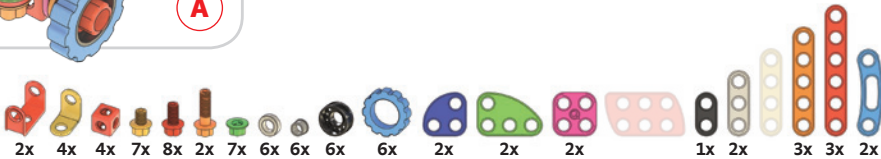

6150

 **WARNING:**  
CHOKING HAZARD - Small parts.  
Not for children under 3 yrs.

**Tecno** Jumbo  
toolbox

need

1

C

Camion con gru  
*Truck with crane*

A

need

- 4x
- 4x
- 2x
- 8x
- 6x
- 2x
- 10x
- 4x
- 4x
- 4x
- 4x
- 2x
- 2x
- 
- 
- 2x
- 1x
- 2x
- 2x
- 2x

**B**

**2**

**C**

Ruspa  
Bulldozer

need

3