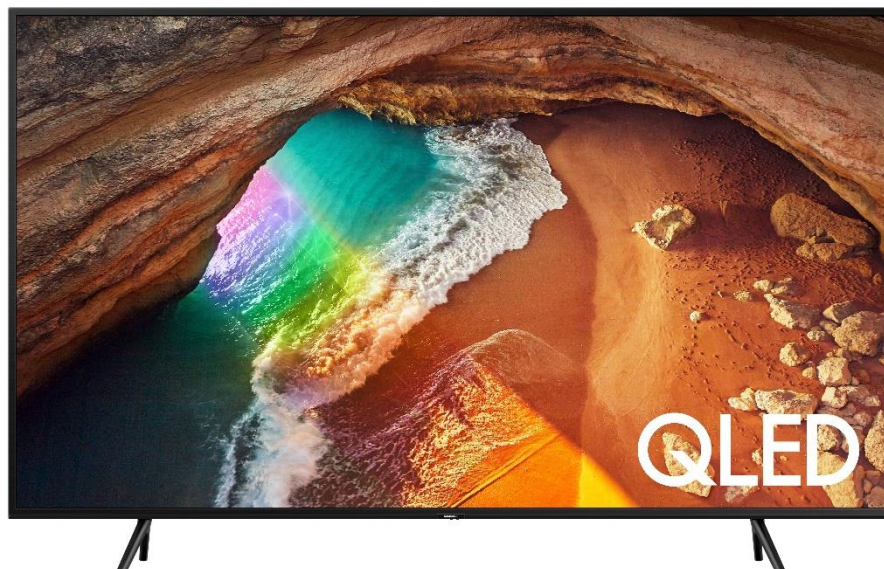

## 65" Series 6 Q60R 4K QLED TV

**The essential QLED with incredible colour.**

### Top Features

Quantum Dot

Samsung QLED TV's Quantum Dot technology delivers consistently bright and vivid images so you see stunning picture quality.

Ambient Mode

Beautifully integrate your TV's screen to suit your tastes and interior decor. Display art or photos, or time and weather. Or take a picture of the wall and set it onscreen, so your TV seamlessly blends in.\*

Intelligent Mode

Samsung's Artificial Intelligence processor upscales your content, intelligently adapting brightness, sound and volume to the room dimensions, giving you an incredible big screen TV entertainment experience.^