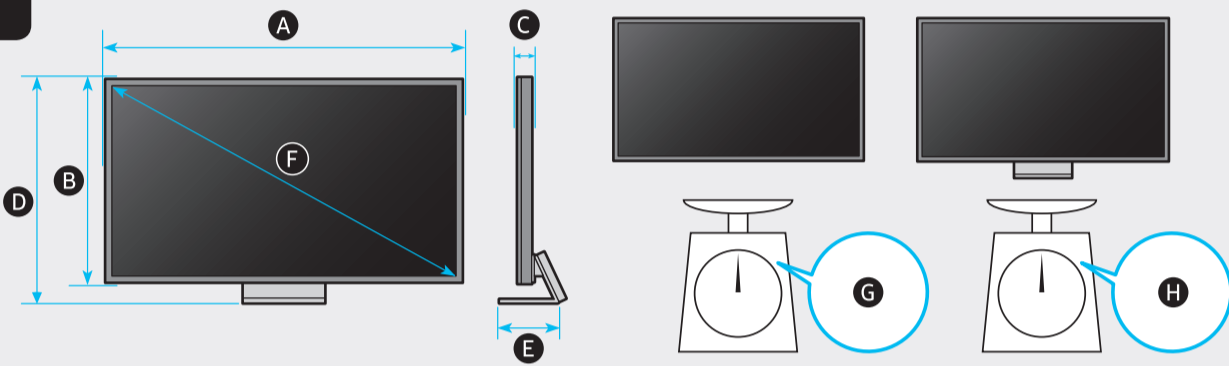

10

\*: 0-9, A-Z

	A	B	C	D	E	F	G	H
75QN7**A 75QNA7**	65.7 inches (1668.3 mm) (166.83 cm)	37.6 inches (955.6 mm) (95.56 cm)	0.7 inches (18.1 mm) (1.81 cm)	40.3 inches (1022.9 mm) (102.29 cm)	12.6 inches (320.5 mm) (32.05 cm)	74.5 inches (189 cm)	70.8 lbs (32.1 kg)	93.0 lbs (42.2 kg)
75QN8**A 75QNA8**	65.7 inches (1668.3 mm) (166.83 cm)	37.6 inches (955.6 mm) (95.56 cm)	0.7 inches (17.2 mm) (1.72 cm)	40.3 inches (1022.9 mm) (102.29 cm)	12.6 inches (320.5 mm) (32.05 cm)	74.5 inches (189 cm)	70.8 lbs (32.1 kg)	93.0 lbs (42.2 kg)
85QN8**A 85QNA8**	74.5 inches (1893.4 mm) (189.34 cm)	42.6 inches (1083.0 mm) (108.30 cm)	0.7 inches (17.4 mm) (1.74 cm)	45.1 inches (1145.8 mm) (114.58 cm)	13.5 inches (343.7 mm) (34.37 cm)	84.5 inches (214 cm)	95.5 lbs (43.3 kg)	119.7 lbs (54.3 kg)
75QN9**A 75QNA9**	65.1 inches (1654.8 mm) (165.48 cm)	37.2 inches (945.6 mm) (94.56 cm)	0.6 inches (15.4 mm) (1.54 cm)	40.0 inches (1016.6 mm) (101.66 cm)	12.6 inches (320.5 mm) (32.05 cm)	74.5 inches (189 cm)	68.3 lbs (31.0 kg)	90.4 lbs (41.0 kg)
85QN9**A 85QNA9**	73.9 inches (1876.6 mm) (187.66 cm)	42.2 inches (1071.5 mm) (107.15 cm)	0.6 inches (15.4 mm) (1.54 cm)	45.1 inches (1144.8 mm) (114.48 cm)	13.5 inches (343.7 mm) (34.37 cm)	84.5 inches (214 cm)	95.0 lbs (43.1 kg)	119.3 lbs (54.1 kg)

QUICK SETUP GUIDE  
GUIDE D'INSTALLATION RAPIDE  
GUÍA RÁPIDA DE CONFIGURACIÓN  
GUIA RÁPIDO DE INSTALAÇÃO  
KURZANLEITUNG ZUR KONFIGURATION  
GUIDA DI INSTALLAZIONE RAPIDA

BN68-12583A-01

75"

85"