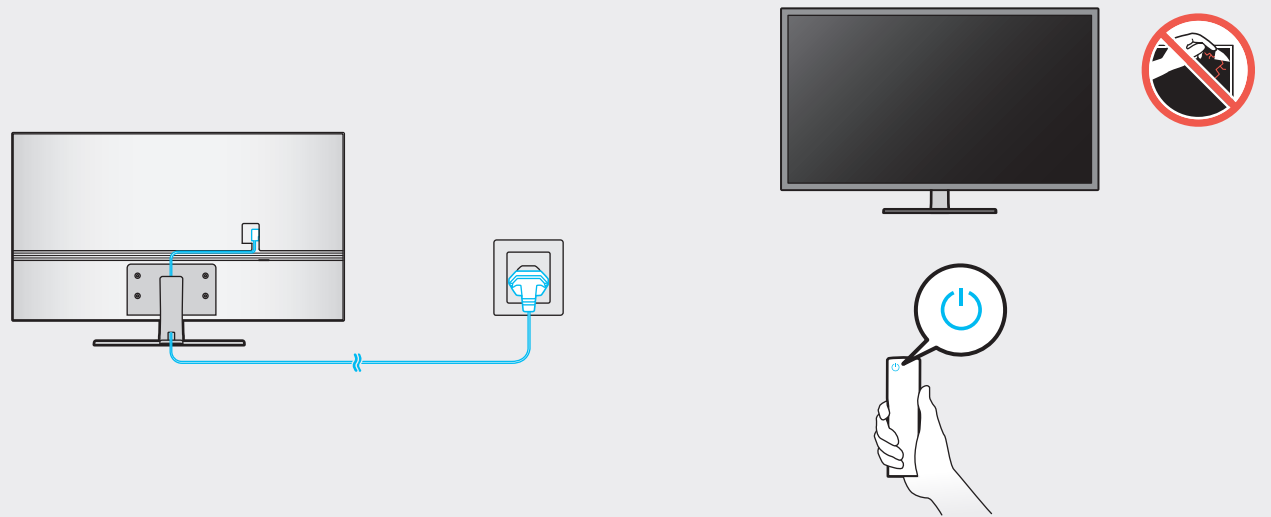

A	B	C	D	E	F	G	H
75QN8*A 75QNA8*	65.8 inches (1670.4 mm)	37.7 inches (958.2 mm)	1.1 inches (27.7 mm)	40.2 inches (1019.9 mm)	12.5 inches (317.2 mm)	74.5 inches (189 cm)	76.3 lbs (34.6 kg)	90.2 lbs (40.9 kg)
85QN8*A 85QNA8*	74.5 inches (1892.2 mm)	42.6 inches (1082.5 mm)	1.1 inches (27.2 mm)	45.0 inches (1143.5 mm)	13.4 inches (340.0 mm)	84.5 inches (214 cm)	98.1 lbs (44.5 kg)	113.8 lbs (51.6 kg)

*: 0-9, A-Z