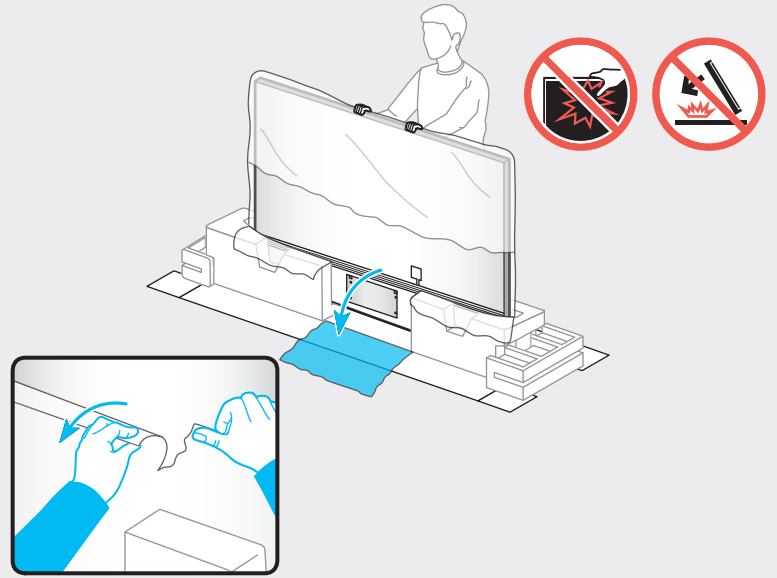

BN68-13695A-01

75"

85"

		USB ←
		OPTICAL
		HDMI (eARC)
		HDMI
		LAN
		ANTENNA

1

2

3

4