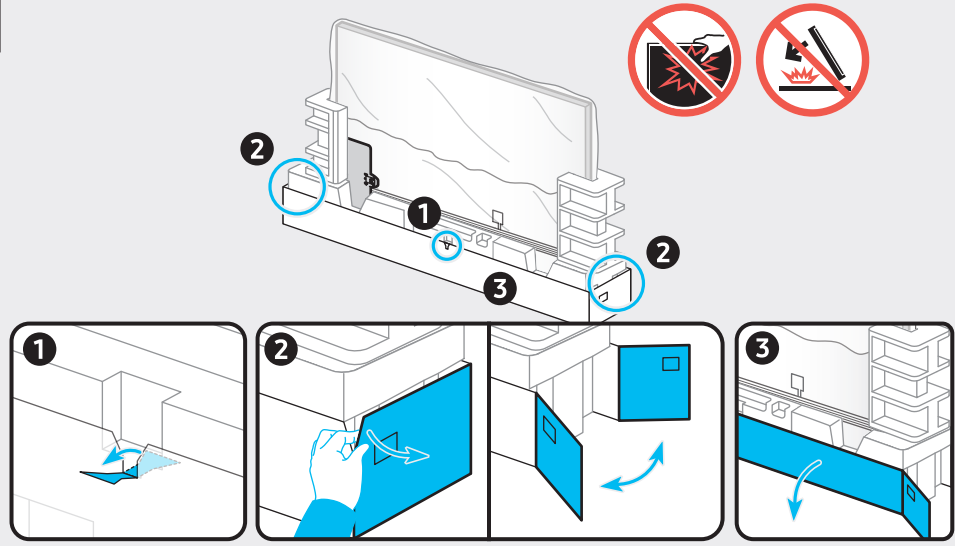

BN68-13695A-01

75"

85"

		USB ←
		OPTICAL
		HDMI (eARC)
		HDMI
		LAN
		ANTENNA

1

2

3

4