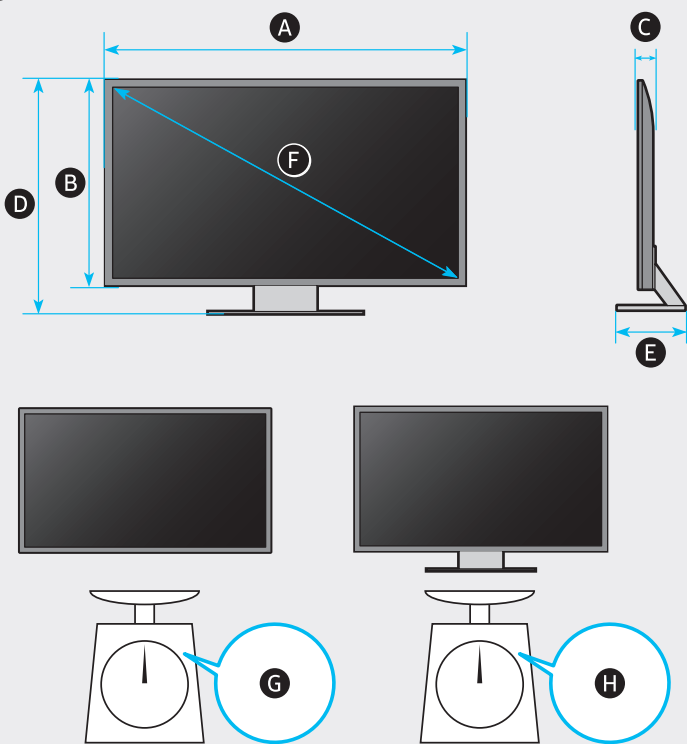

10

11

	A	B	C	D	E	F	G	H
75QN8*B	65.7 inches (1670.0 mm) (167.00 cm)	37.7 inches (957.4 mm) (95.74 cm)	1.1 inches (27.7 mm) (2.77 cm)	40.1 inches (1019.8 mm) (101.98 cm)	12.3 inches (313.5 mm) (31.35 cm)	74.5 inches (189 cm)	75.0 lbs (34.0 kg)	88.0 lbs (39.9 kg)
85QN8*B	74.5 inches (1892.2 mm) (189.22 cm)	42.6 inches (1081.9 mm) (108.19 cm)	1.1 inches (27.2 mm) (2.72 cm)	45.1 inches (1144.8 mm) (114.48 cm)	12.9 inches (326.6 mm) (32.66 cm)	84.5 inches (214 cm)	94.1 lbs (42.7 kg)	108.7 lbs (49.3 kg)

*: 0-9, A-Z

	VESA A x B (mm)	C (mm)	D x 4
75QN8*B	400 x 400	11-13	M8
85QN8*B	600 x 400		

*: 0-9, A-Z

SAMSUNG

QUICK SETUP GUIDE
GUIDE D'INSTALLATION RAPIDE
GUÍA RÁPIDA DE CONFIGURACIÓN
GUIA RÁPIDO DE INSTALAÇÃO
KURZANLEITUNG ZUR KONFIGURATION
GUIDA DI INSTALLAZIONE RAPIDA

BN68-13695A-01

75"

85"

		USB ←
		OPTICAL
		HDMI (eARC)
		HDMI
		LAN
		ANTENNA

1

2

3

4