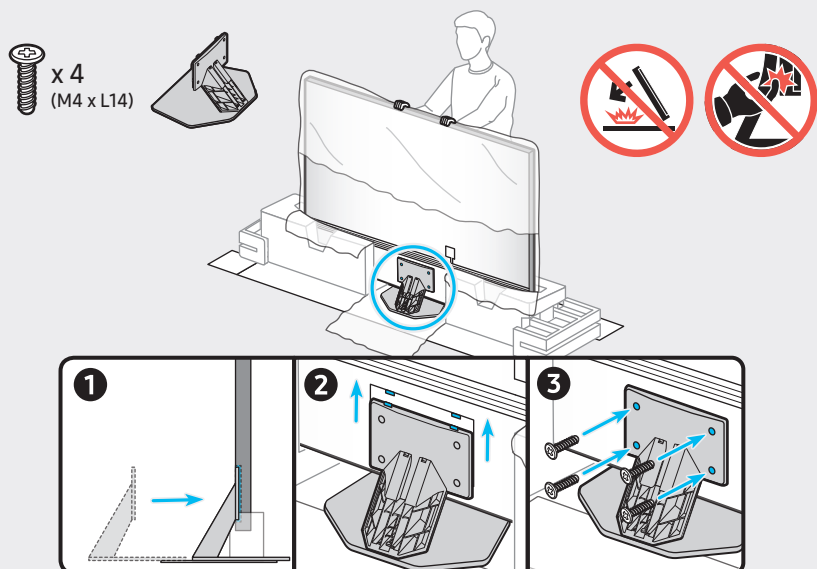

USB ←
		OPTICAL
		HDMI (eARC)
		HDMI
		LAN
		ANTENNA

1

2

3

4

5

6

7

8

9