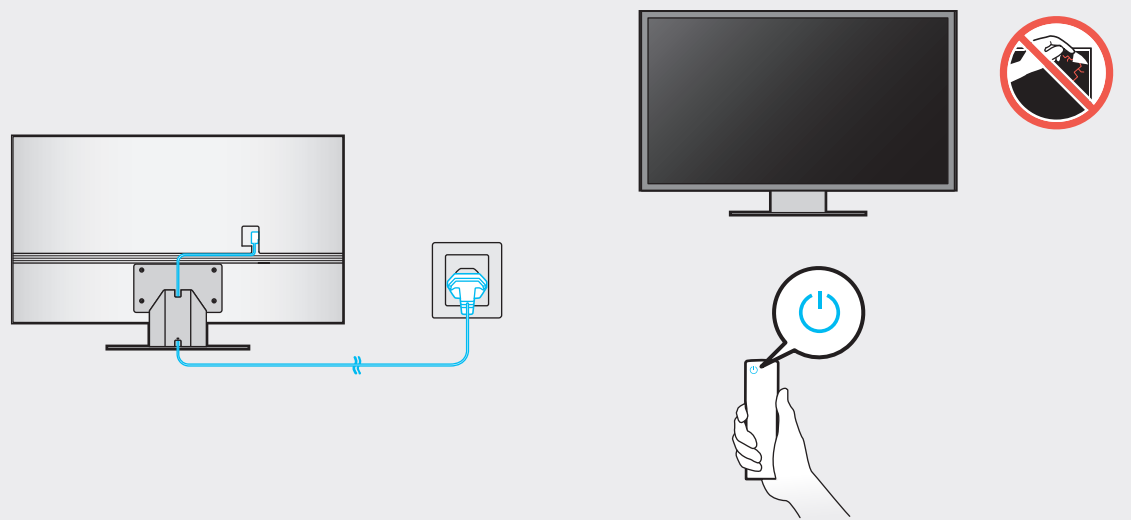

11

	A	B	C	D	E	F	G	H
75QN8*B	65.7 inches (1670.0 mm) (167.00 cm)	37.7 inches (957.4 mm) (95.74 cm)	1.1 inches (27.7 mm) (2.77 cm)	40.1 inches (1019.8 mm) (101.98 cm)	12.3 inches (313.5 mm) (31.35 cm)	74.5 inches (189 cm)	75.0 lbs (34.0 kg)	88.0 lbs (39.9 kg)
85QN8*B	74.5 inches (1892.2 mm) (189.22 cm)	42.6 inches (1081.9 mm) (108.19 cm)	1.1 inches (27.2 mm) (2.72 cm)	45.1 inches (1144.8 mm) (114.48 cm)	12.9 inches (326.6 mm) (32.66 cm)	84.5 inches (214 cm)	94.1 lbs (42.7 kg)	108.7 lbs (49.3 kg)

*: 0-9, A-Z