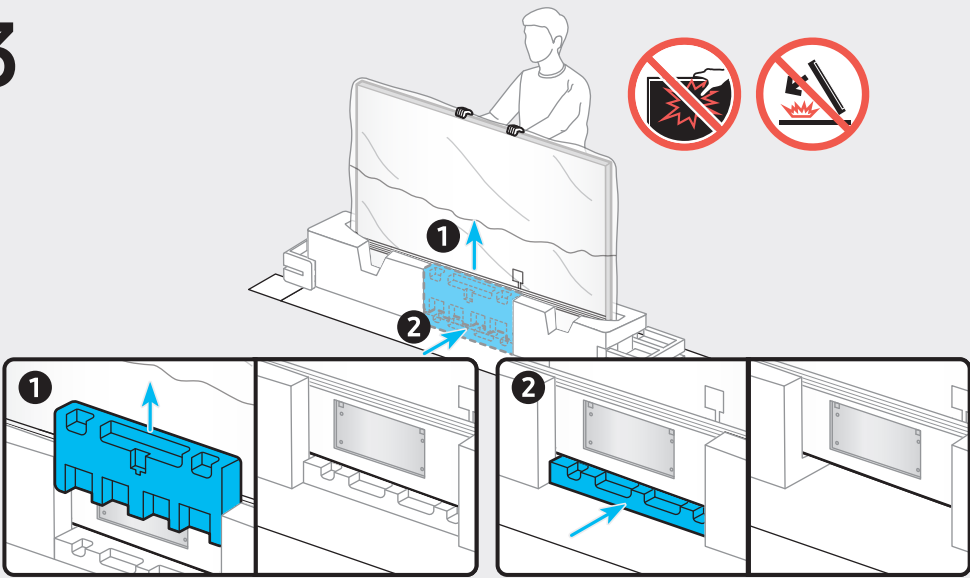

BN68-13695A-01

75"

85"

		USB ←
		OPTICAL
		HDMI (eARC)
		HDMI
		LAN
		ANTENNA

1

2

3

4