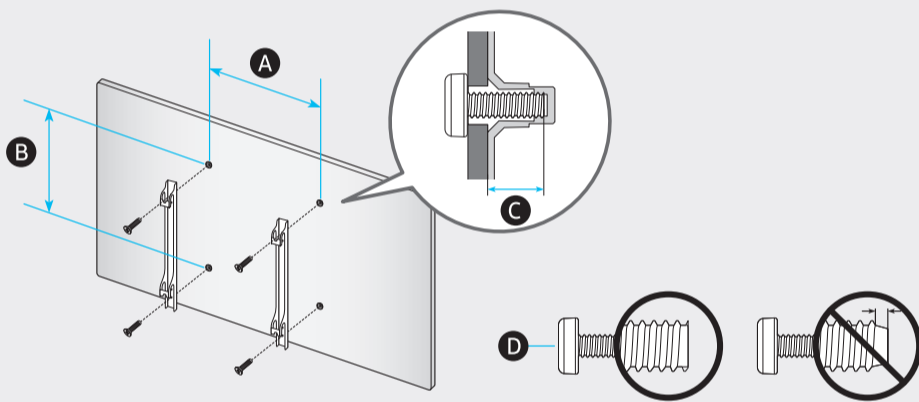

	A	B	C	D	E	F	G	H
43QN9*B 43QNB9*	37.8 inches (960.8 mm) (96.08 cm)	22.0 inches (558.9 mm) (55.89 cm)	1.1 inches (26.9 mm) (2.69 cm)	24.5 inches (623.4 mm) (62.34 cm)	8.8 inches (223.0 mm) (22.30 cm)	42.5 inches (108 cm)	20.3 lbs (9.2 kg)	30.4 lbs (13.8 kg)
50QN9*B 50QNB9*	43.8 inches (1113.6 mm) (111.36 cm)	25.4 inches (644.1 mm) (64.41 cm)	1.1 inches (26.9 mm) (2.69 cm)	27.9 inches (708.9 mm) (70.89 cm)	8.8 inches (223.0 mm) (22.30 cm)	49.5 inches (125 cm)	30.9 lbs (14.0 kg)	41.0 lbs (18.6 kg)
55QN9*B 55QNB9*	48.3 inches (1227.4 mm) (122.74 cm)	27.8 inches (705.6 mm) (70.56 cm)	1.0 inches (25.9 mm) (2.59 cm)	30.2 inches (768.0 mm) (76.80 cm)	9.3 inches (235.6 mm) (23.56 cm)	54.6 inches (138 cm)	39.0 lbs (17.7 kg)	48.2 lbs (21.9 kg)
65QN9*B 65QNB9*	56.9 inches (1446.3 mm) (144.63 cm)	32.6 inches (828.7 mm) (82.87 cm)	1.0 inches (25.9 mm) (2.59 cm)	35.1 inches (891.4 mm) (89.14 cm)	11.2 inches (285.7 mm) (28.57 cm)	64.5 inches (163 cm)	53.8 lbs (24.4 kg)	69.2 lbs (31.4 kg)

* : 0-9, A-Z

	VESA A x B (mm)	C (mm)	D x 4
43QN9*B 43QNB9*	200 x 200	11-13	M8
50QN9*B 50QNB9*			
55QN9*B 55QNB9*	400 x 300		
65QN9*B 65QNB9*			

* : 0-9, A-Z

SAMSUNG

QUICK SETUP GUIDE
GUIDE D'INSTALLATION RAPIDE
GUÍA RÁPIDA DE CONFIGURACIÓN
GUIA RÁPIDO DE INSTALAÇÃO
KURZANLEITUNG ZUR KONFIGURATION
GUIDA DI INSTALLAZIONE RAPIDA