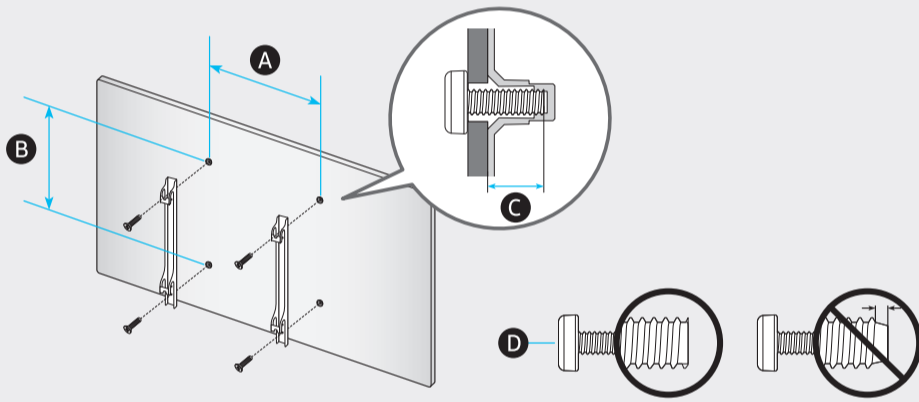

	A	B	C	D	E	F	G	H
43QN9*B 43QNB9*	37.8 inches (960.8 mm) (96.08 cm)	22.0 inches (558.9 mm) (55.89 cm)	1.1 inches (26.9 mm) (2.69 cm)	24.5 inches (623.4 mm) (62.34 cm)	8.8 inches (223.0 mm) (22.30 cm)	42.5 inches (108 cm)	20.3 lbs (9.2 kg)	30.4 lbs (13.8 kg)
50QN9*B 50QNB9*	43.8 inches (1113.6 mm) (111.36 cm)	25.4 inches (644.1 mm) (64.41 cm)	1.1 inches (26.9 mm) (2.69 cm)	27.9 inches (708.9 mm) (70.89 cm)	8.8 inches (223.0 mm) (22.30 cm)	49.5 inches (125 cm)	30.9 lbs (14.0 kg)	41.0 lbs (18.6 kg)
55QN9*B 55QNB9*	48.3 inches (1227.4 mm) (122.74 cm)	27.8 inches (705.6 mm) (70.56 cm)	1.0 inches (25.9 mm) (2.59 cm)	30.2 inches (768.0 mm) (76.80 cm)	9.3 inches (235.6 mm) (23.56 cm)	54.6 inches (138 cm)	39.0 lbs (17.7 kg)	48.2 lbs (21.9 kg)
65QN9*B 65QNB9*	56.9 inches (1446.3 mm) (144.63 cm)	32.6 inches (828.7 mm) (82.87 cm)	1.0 inches (25.9 mm) (2.59 cm)	35.1 inches (891.4 mm) (89.14 cm)	11.2 inches (285.7 mm) (28.57 cm)	64.5 inches (163 cm)	53.8 lbs (24.4 kg)	69.2 lbs (31.4 kg)

* : 0-9, A-Z

	VESA A x B (mm)	C (mm)	D x 4
43QN9*B 43QNB9*	200 x 200	11-13	M8
50QN9*B 50QNB9*			
55QN9*B 55QNB9*	400 x 300		
65QN9*B 65QNB9*			

* : 0-9, A-Z

SAMSUNG

QUICK SETUP GUIDE
GUIDE D'INSTALLATION RAPIDE
GUÍA RÁPIDA DE CONFIGURACIÓN
GUIA RÁPIDO DE INSTALAÇÃO
KURZANLEITUNG ZUR KONFIGURATION
GUIDA DI INSTALLAZIONE RAPIDA