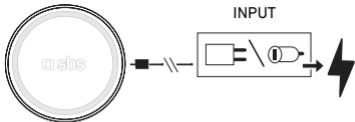

sbs

TEWIRELESSUF10WA

Wireless Charger 10W

Qi certified

[sbsmobile.com](https://www.sbsmobile.com)

info@sbsmobile.com

Input: Quick Charge 5 V D.C. 3 A /
9 V D.C. 2 A / 12 V D.C. 1.5 A (Type C)

Wireless Out: 10 W / 7.5 W / 5W