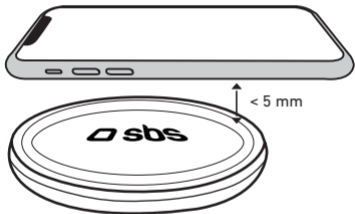

sbs

TEWIRELESSUF10WA

Wireless Charger 10W

Qi certified

[sbsmobile.com](https://www.sbsmobile.com)

info@sbsmobile.com

Input: Quick Charge 5 V D.C. 3 A /
9 V D.C. 2 A / 12 V D.C. 1.5 A (Type C)

Wireless Out: 10 W / 7.5 W / 5W