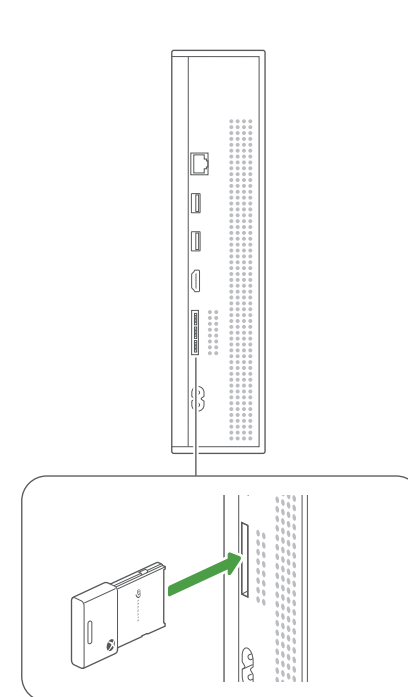

100864955_Xbox Storage Exp_67mmX115mm_WW_QSG

Part Number: 100864955

Folded Size: 67 mm W x 115 mm H

Trim Size: 268 mm W 115 mm H

Colors: K/2C

 PANTONE 362 C

 K

Xbox Storage Expansion Card QSG (Tucson)

FINAL BACKUP

1

2

Xbox Series X

Xbox Series S

3

Storage Expansion Card for Xbox Series X|S

100864955