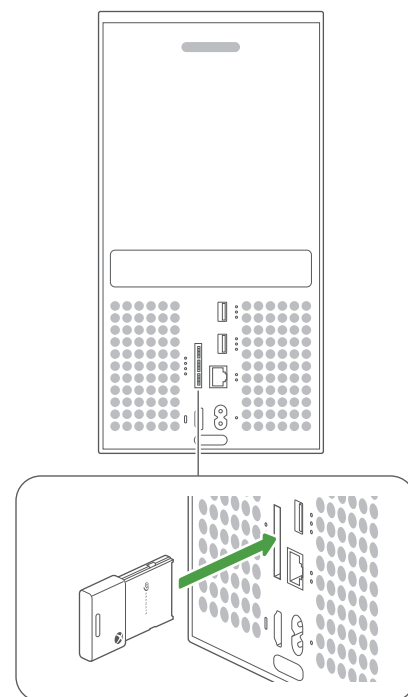

100864955_Xbox Storage Exp_67mmX115mm_WW_QSG

Part Number: 100864955

Folded Size: 67 mm W x 115 mm H

Trim Size: 268 mm W 115 mm H

Colors: K/2C

 PANTONE 362 C

 K

Xbox Storage Expansion Card QSG (Tucson)

FINAL BACKUP

1

2

Xbox Series X

Xbox Series S

3

Storage Expansion Card for Xbox Series X|S

100864955