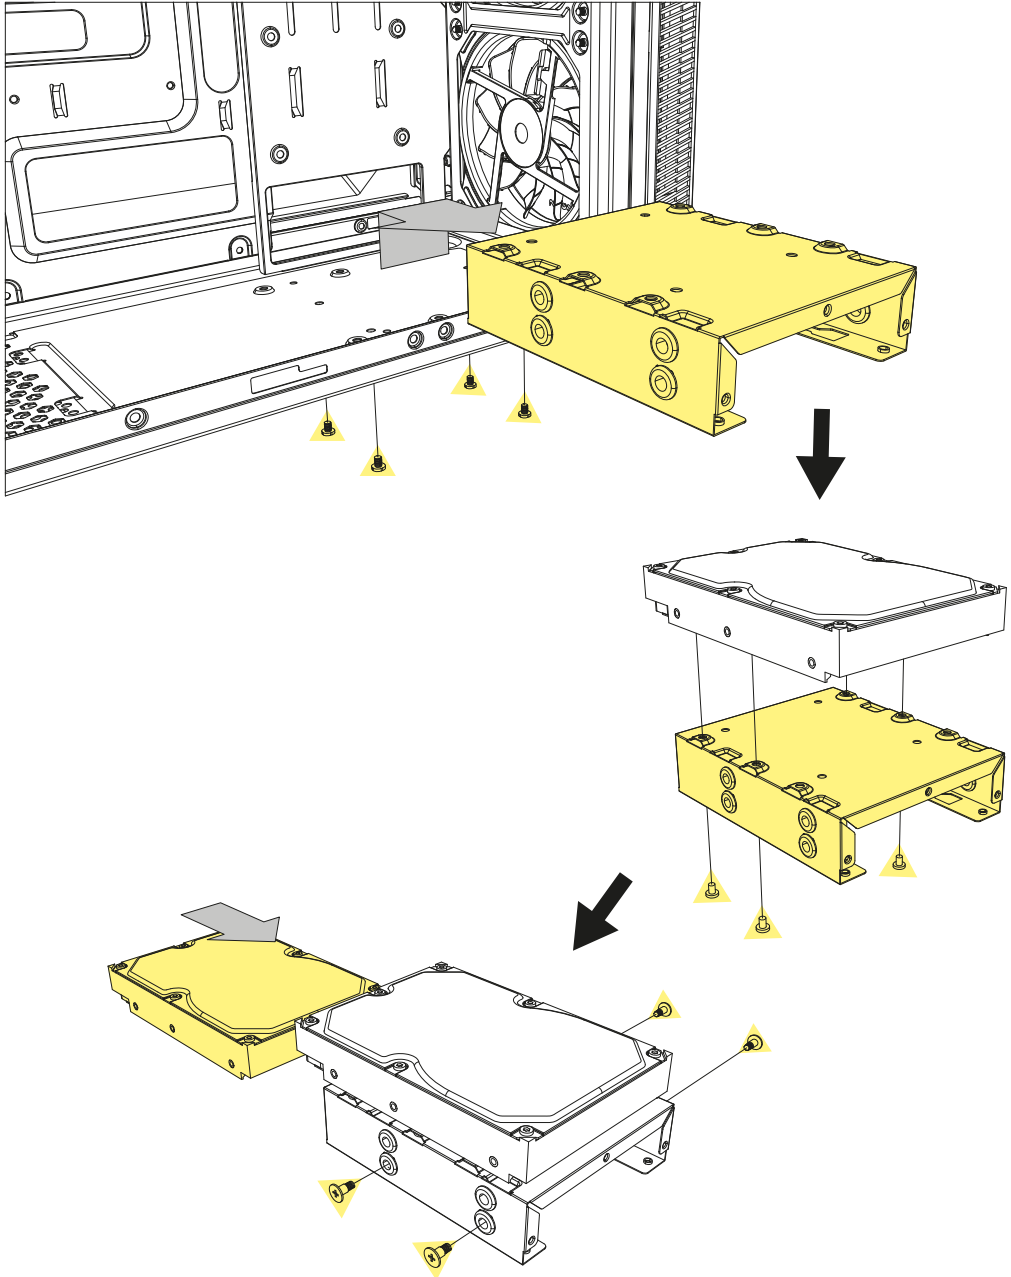

3.5" HDD Installation

- Einbau 3,5"-HDD
- Installation du disque dur de 3,5"
- Installazione HDD da 3,5"
- Instalación de 3,5" HDD
- 3,5" Instalação HDD
- Installatie 3,5" HDD
- 3,5" montaż dysków
- 3,5" HDD beszerelhetőség
- Instalace 3,5" HDD
- Установка 3,5" HDD
- 3,5" 硬碟安裝
- 3.5 インチハードディスクの取付け