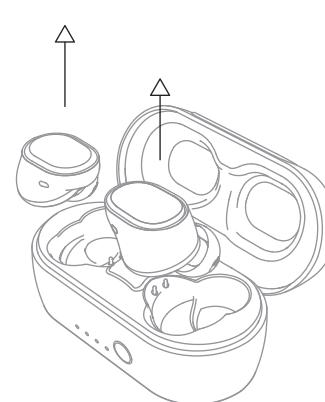

USER GUIDE

Sesh Evo | Sesh XT Evo

Auto Pair Mode

Pairing Mode Mode Coupilage... (Multi-language list)

Auto Power - On

Power - On On Encendido... (Multi-language list)

Auto Power - Off

Power - Off Off Apagado... (Multi-language list)

Charge Earbuds

Charge Earbuds Rechargez Les Écouteurs... (Multi-language list)

Charge Case

Charge Case Rechargez L'étui... (Multi-language list)

Pairing Mode

Pairing Mode Mode Coupilage... (Multi-language list)