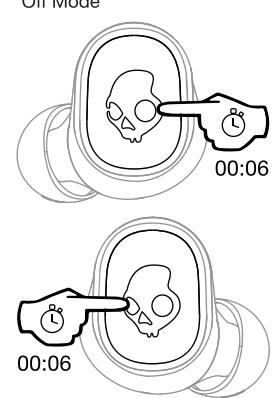

USER GUIDE

Sesh Evo | Sesh XT Evo

Auto Pair Mode

Pairing Mode Mode Coupilage... (Multi-language list)

Auto Power - On

Power - On On Encendido... (Multi-language list)

Auto Power - Off

Power - Off Off Apagado... (Multi-language list)

Charge Earbuds

Charge Earbuds Rechargez Les Écouteurs... (Multi-language list)

Charge Case

Charge Case Rechargez L'étui... (Multi-language list)

Pairing Mode

Pairing Mode Mode Coupilage... (Multi-language list)

Pair New Device

Pair New Device Coupler Nouvel Appareil... (Multi-language list)

Power - On

Power - On On/off Encendido... (Multi-language list)

Power - Off

Power - Off Off Apagado... (Multi-language list)