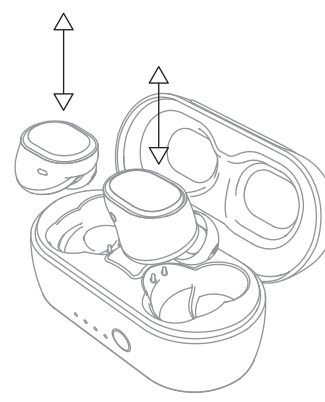

USER GUIDE

Sesh Evo | Sesh XT Evo

Auto Pair Mode

Pairing Mode Mode Coupilage... (Multi-language list)

Auto Power - On

Power - On On Encendido... (Multi-language list)

Auto Power - Off

Power - Off Off Apagado... (Multi-language list)

Charge Earbuds

Charge Earbuds Rechargez Les Écouteurs... (Multi-language list)

Charge Case

Charge Case Rechargez L'étui... (Multi-language list)

Pairing Mode

Pairing Mode Mode Coupilage... (Multi-language list)