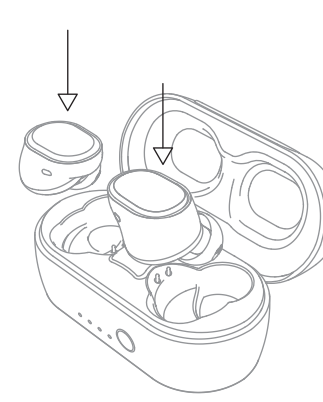

USER GUIDE

Sesh Evo | Sesh XT Evo

Auto Pair Mode

Pairing Mode Mode Coupilage... (Multi-language list)

Auto Power - On

Power - On On Encendido... (Multi-language list)

Auto Power - Off

Power - Off Off Apagado... (Multi-language list)