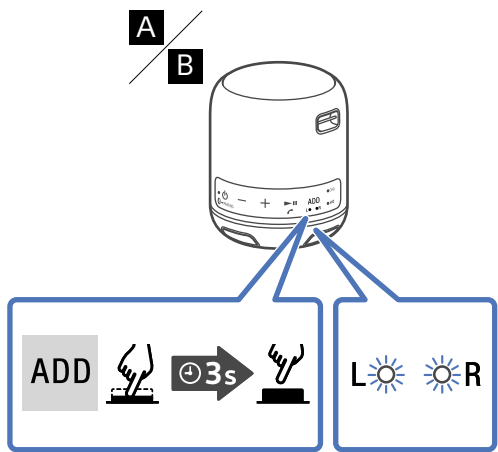

<http://rd1.sony.net/help/speaker/srs-xb12/h_zz/>

Speaker Add

A

SRS-XB12

B

SRS-XB12

Android iPhone