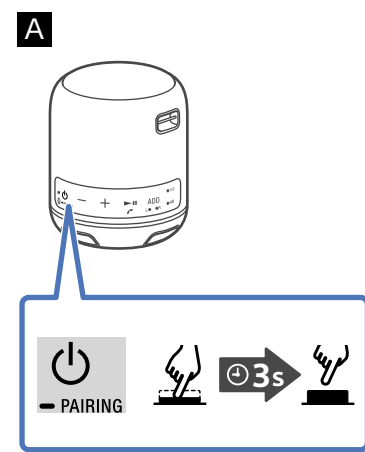

<http://rd1.sony.net/help/speaker/srs-xb12/h_zz/>

Speaker Add

A

SRS-XB12

B

SRS-XB12

Android iPhone