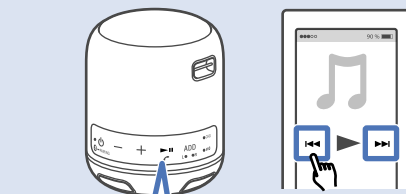

3

<http://rd1.sony.net/help/speaker/srs-xb12/h_zz/>

Speaker Add

A

SRS-XB12

B

SRS-XB12

Android iPhone