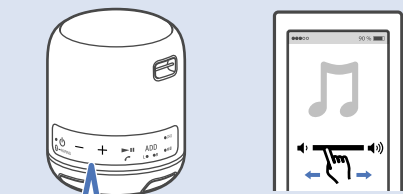

3

<http://rd1.sony.net/help/speaker/srs-xb12/h_zz/>

Speaker Add

A

SRS-XB12

B

SRS-XB12

Android iPhone