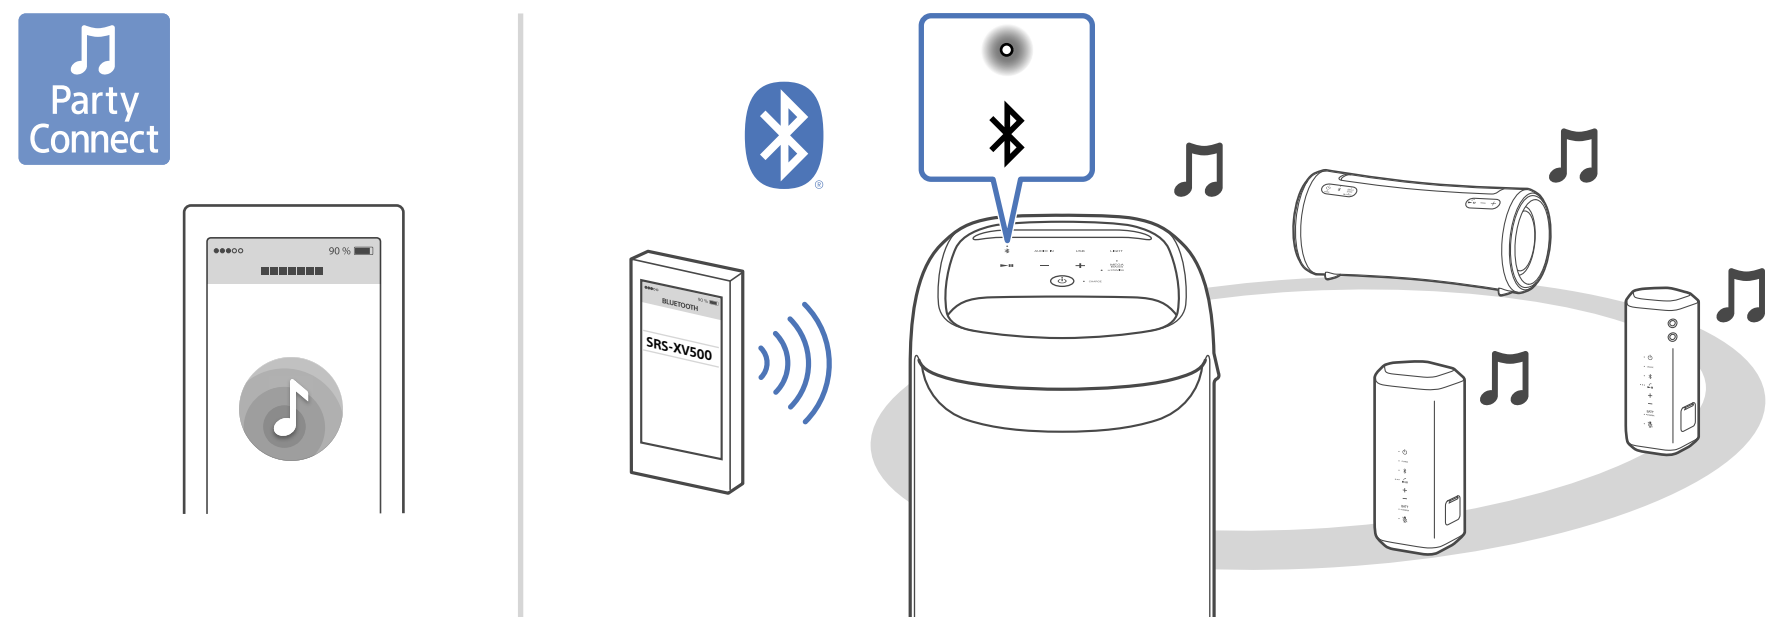

Android / iPhone

<https://www.sony.net/smcapp/>

Sony Music Center

Fiestable

?

<https://rd1.sony.net/help/speaker/7855/h_zz/>