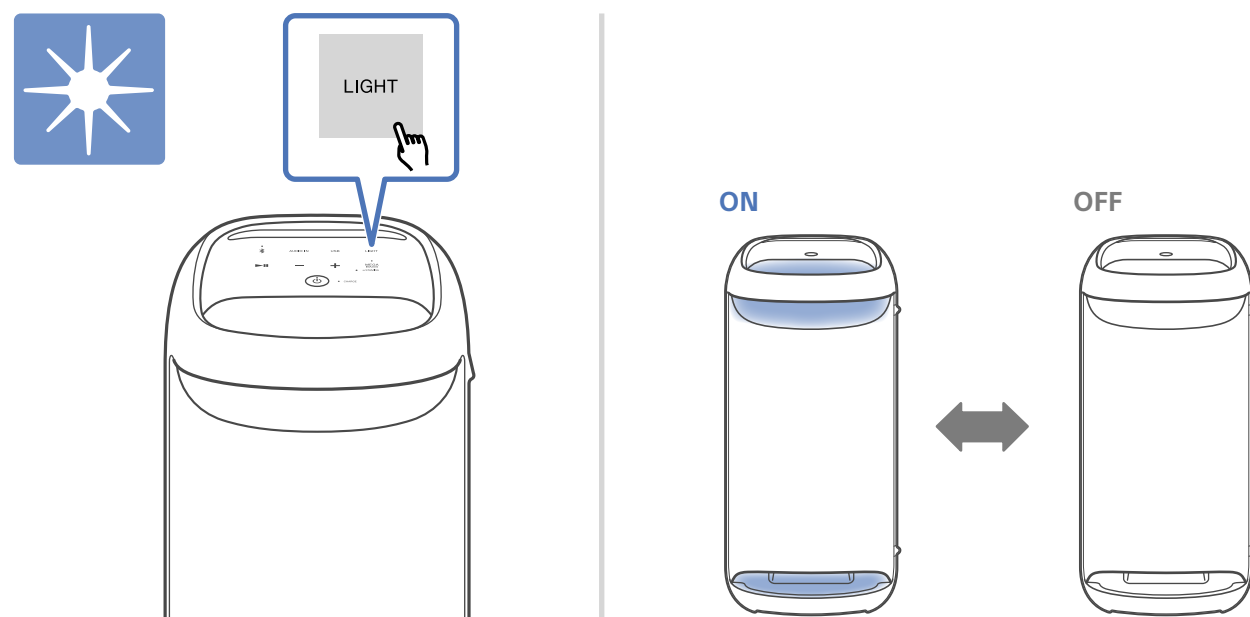

Android / iPhone

<https://www.sony.net/smcapp/>

Sony Music Center

Fiestable

?

<https://rd1.sony.net/help/speaker/7855/h_zz/>