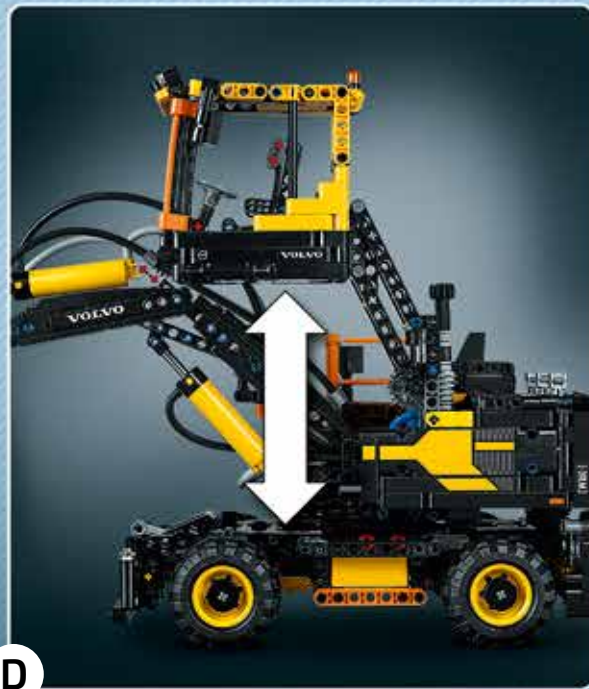

VOLVO EW160E

38,000 lbs. (19 t)

154 hp (115 kW)

177 ft. (5.60 m)

VOLVO