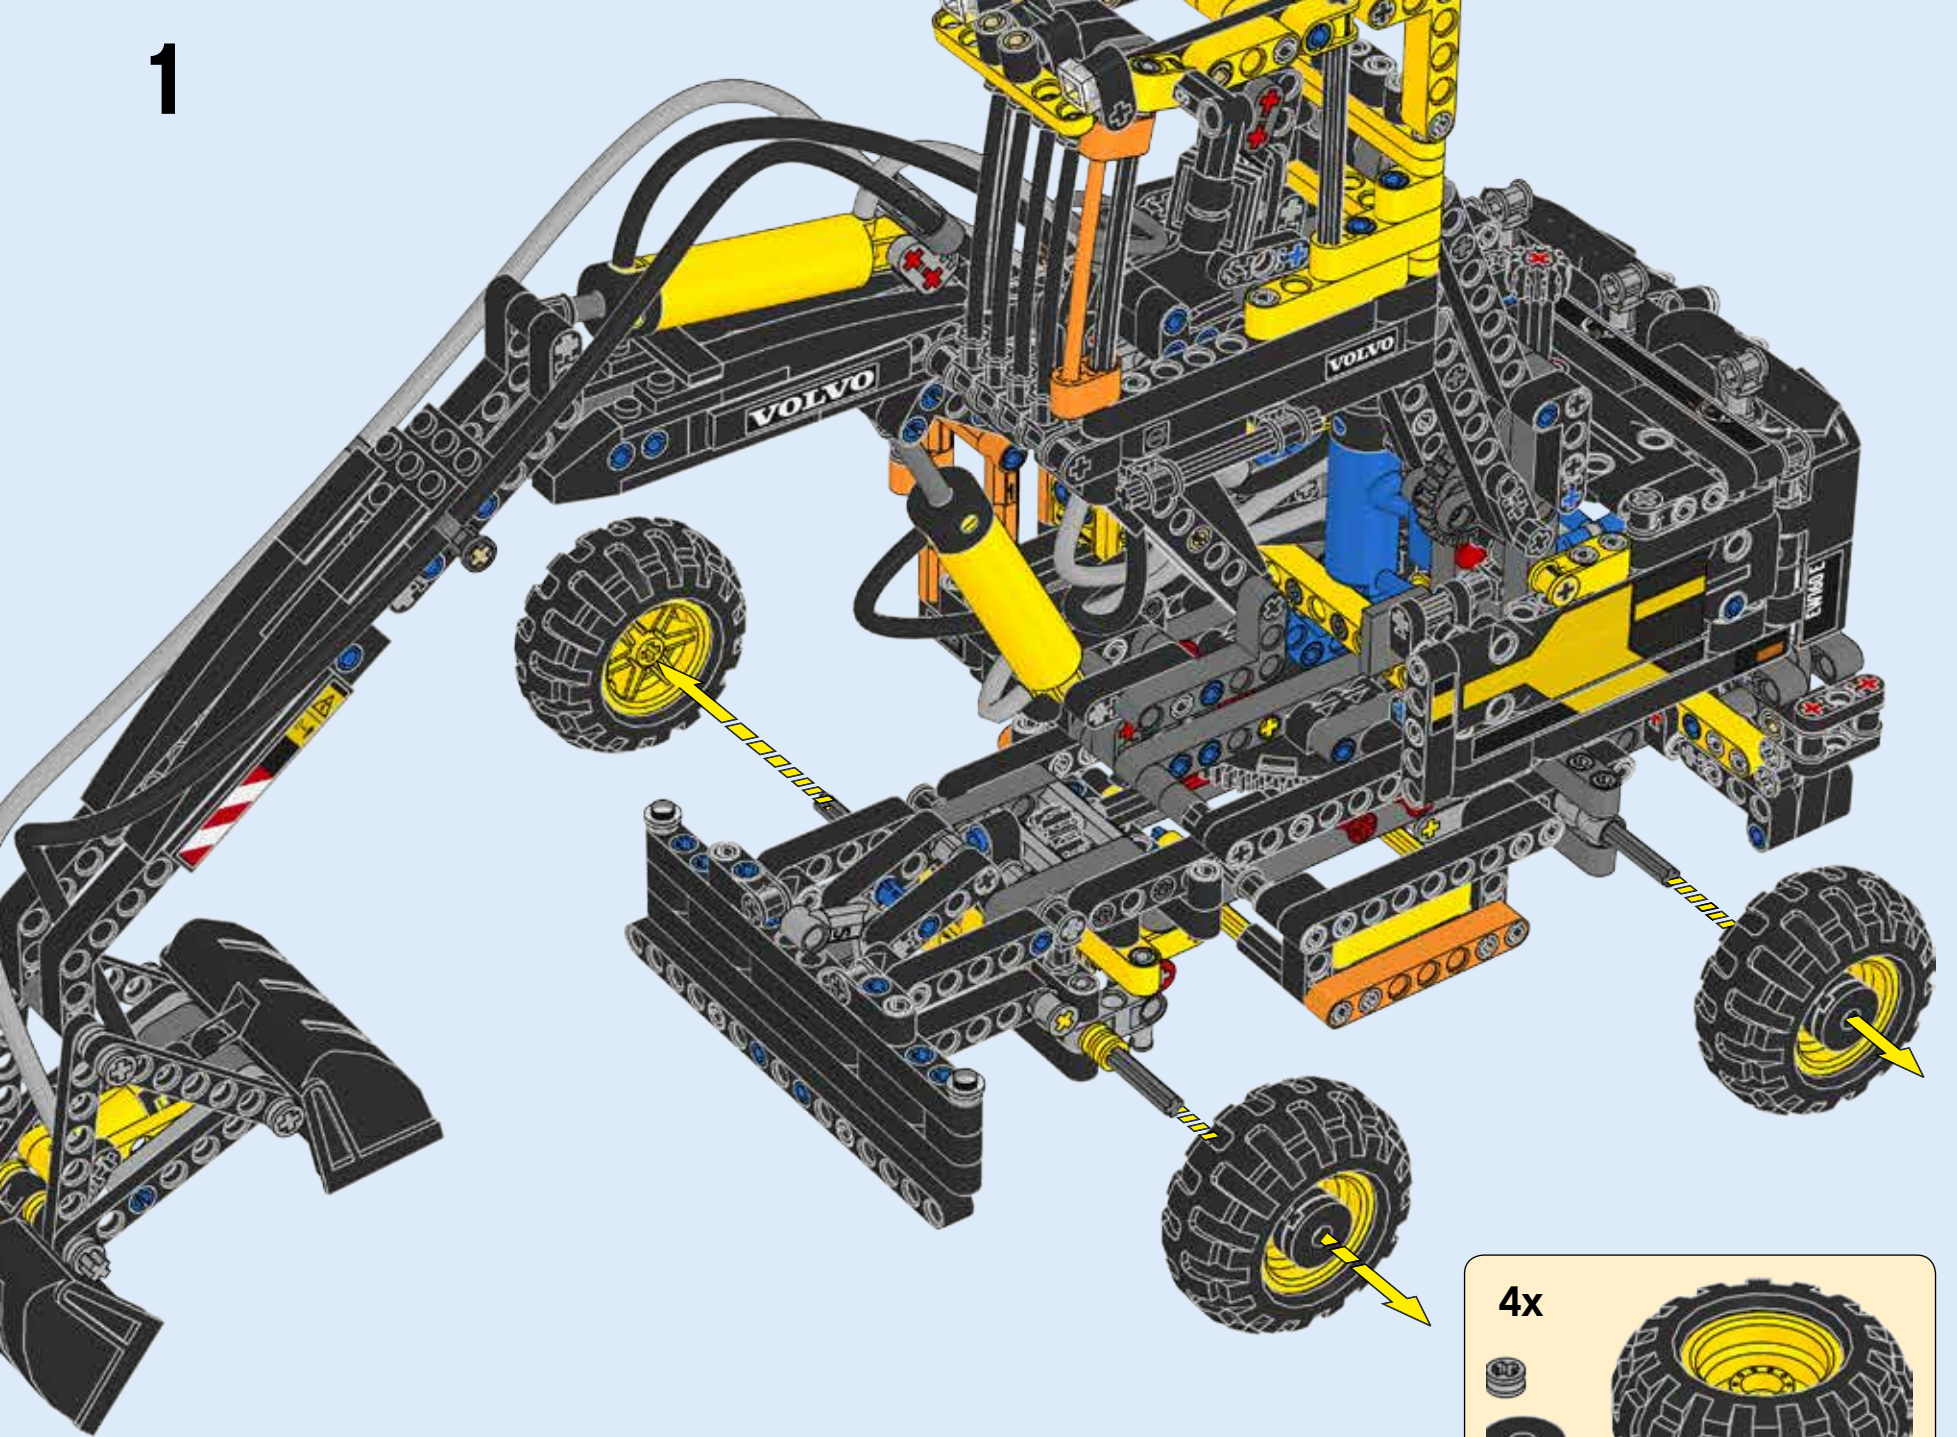

1

4x

This inset box contains the parts list for step 1. It shows a small grey bush, a black axle, and a large black treaded tire. The text '4x' is positioned above the parts, indicating that four of each of these items are required for this step.