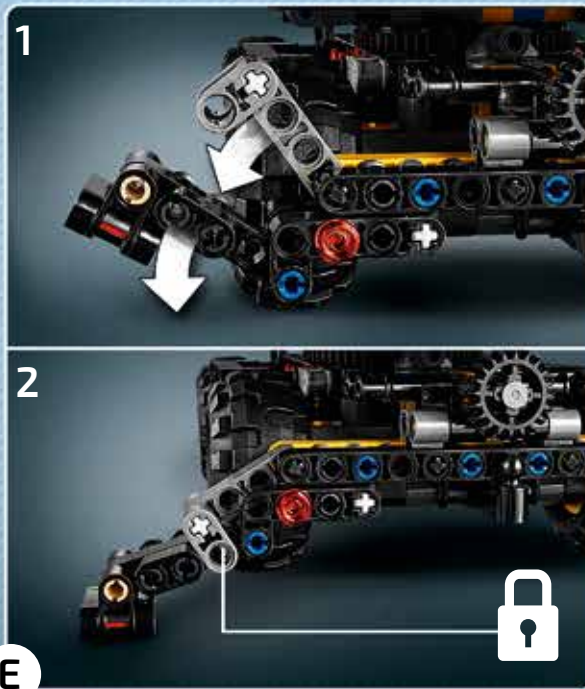

VOLVO EW160E

38,000 lbs. (19 t)

154 hp (115 kW)

177 ft. (5.60 m)

VOLVO