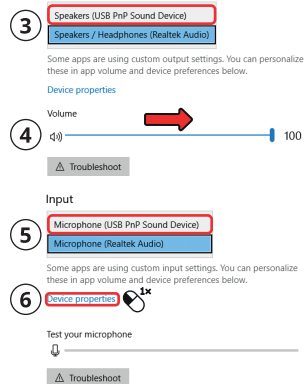

4

Sound

FAQ

WWW.TRUST.COM/24036/FAQ

Trust International BV - Laan van Barcelona 600 - 3317DD, Dordrecht, NL
©2020 Trust All rights reserved.