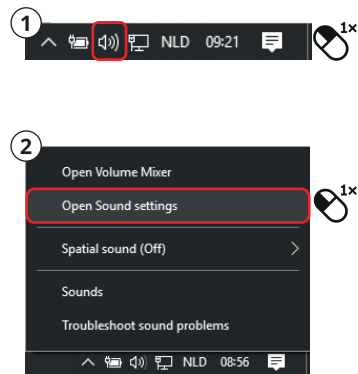

4

Sound

FAQ

WWW.TRUST.COM/24036/FAQ

Trust International BV - Laan van Barcelona 600 - 3317DD, Dordrecht, NL
©2020 Trust All rights reserved.