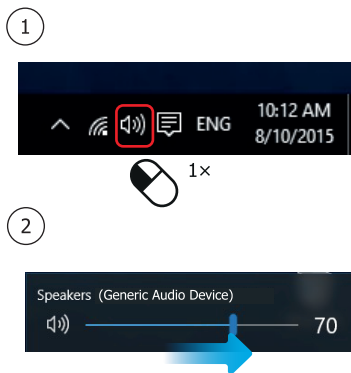

Windows 10/8/7

FAQ

www.trust.com/22948/faq