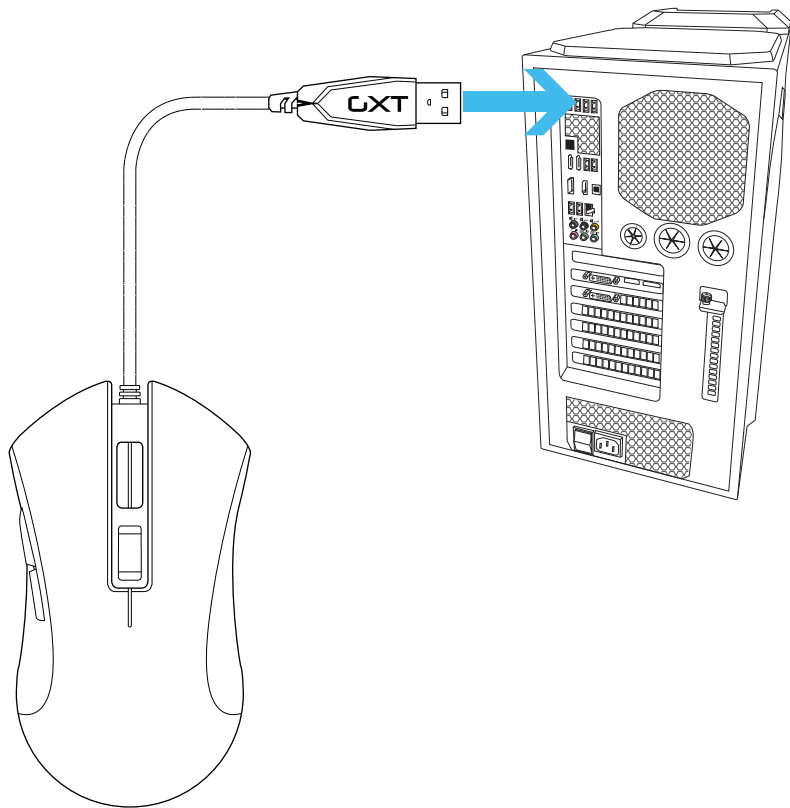

The Trust logo consists of a stylized red 'T' icon followed by the word 'Trust' in a white, bold, sans-serif font.

LOCX | ILLUMINATED
GAMING MOUSE

1.

2.