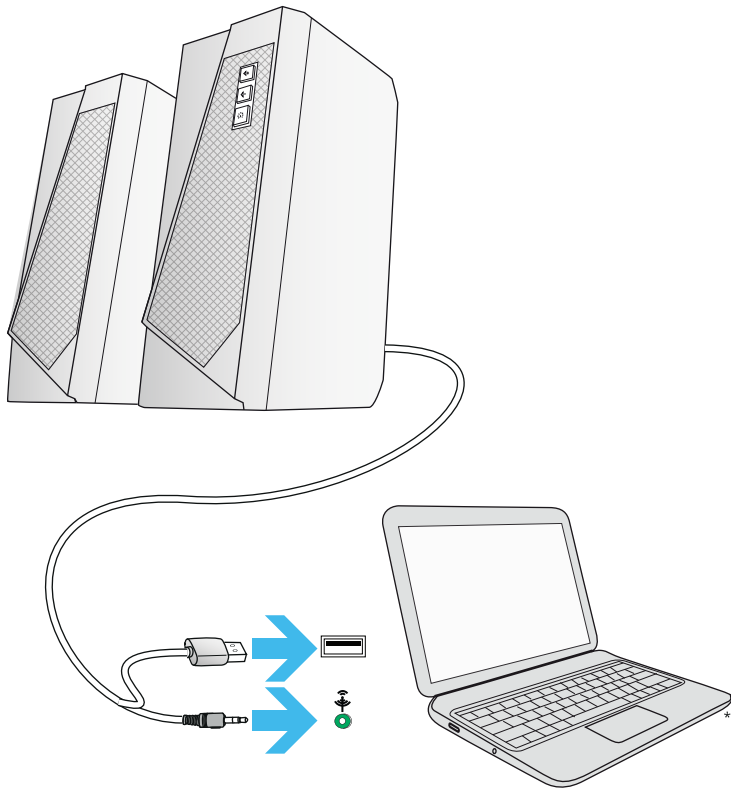

 Trust

[www.trust.com/24070/faq](http://www.trust.com/24070/faq)

**ZOXA** | PC LAPTOP ILLUMINATED

1

\*not included

2

- Mode
- 1. Rainbow 
  - 2. Drop 
  - 3. Cycle 
  - 4. Red 
  - 5. Green 
  - 6. Blue 