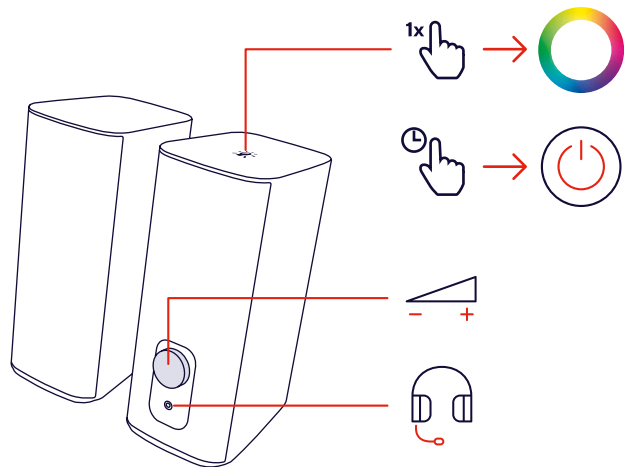

4.

FAQ

WWW.TRUST.COM/24970/FAQ
Trust International BV - Laan van Barcelona 600 - 3317DD, Dordrecht, The Netherlands
©2023 Trust All rights reserved.

• CLEVER GAMING

GAMING X Trust.

CETIC
USER GUIDE
ILLUMINATED SPEAKER SET