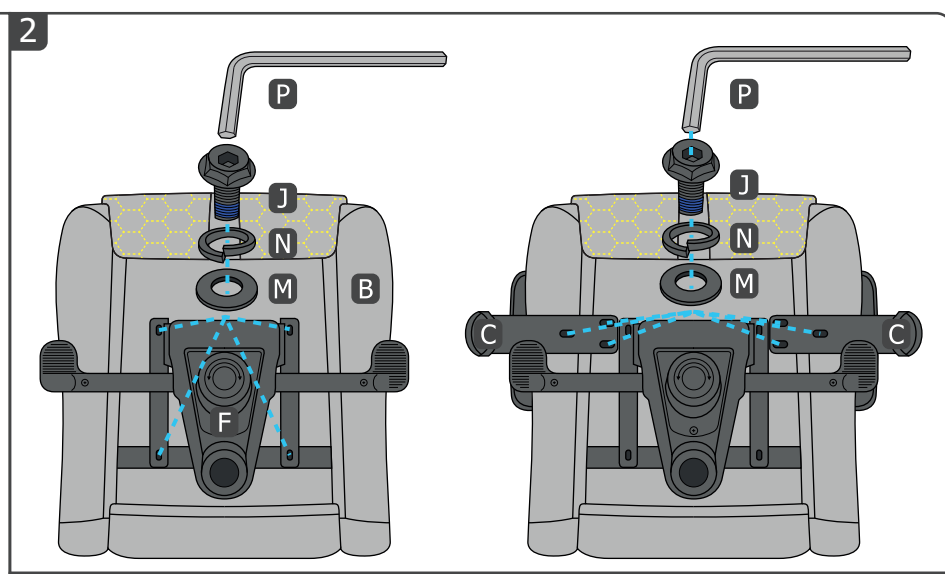

 **Trust**

**RESTO PRO** | Gaming Chair

FAQ: [www.trust.com/23784/faq](http://www.trust.com/23784/faq)