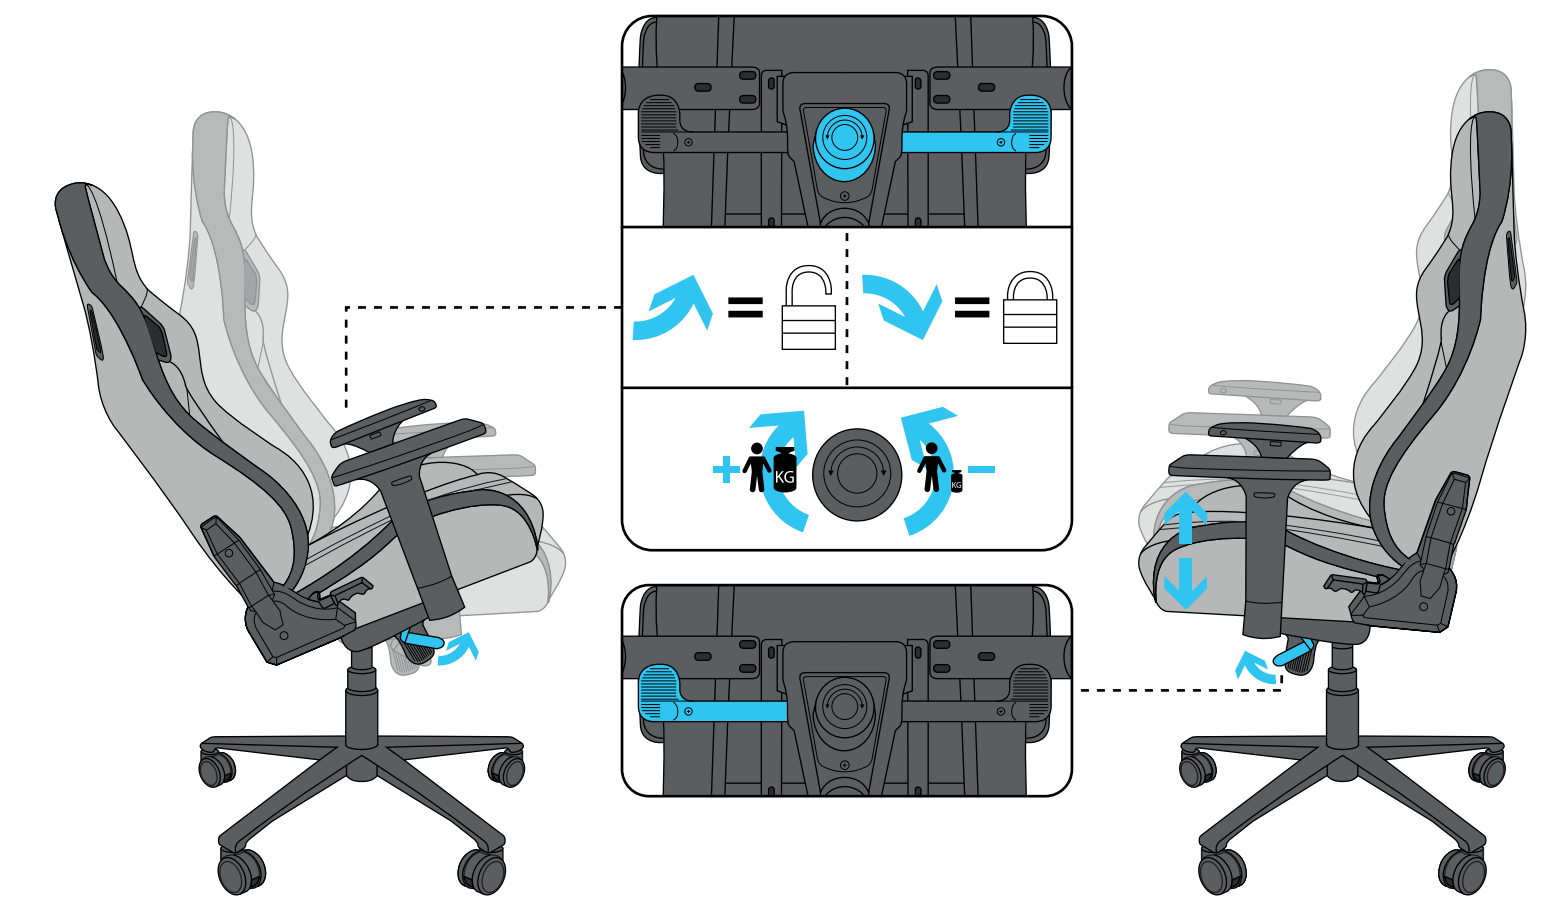

 **Trust**

**RESTO PRO** | Gaming Chair

FAQ: [www.trust.com/23784/faq](http://www.trust.com/23784/faq)