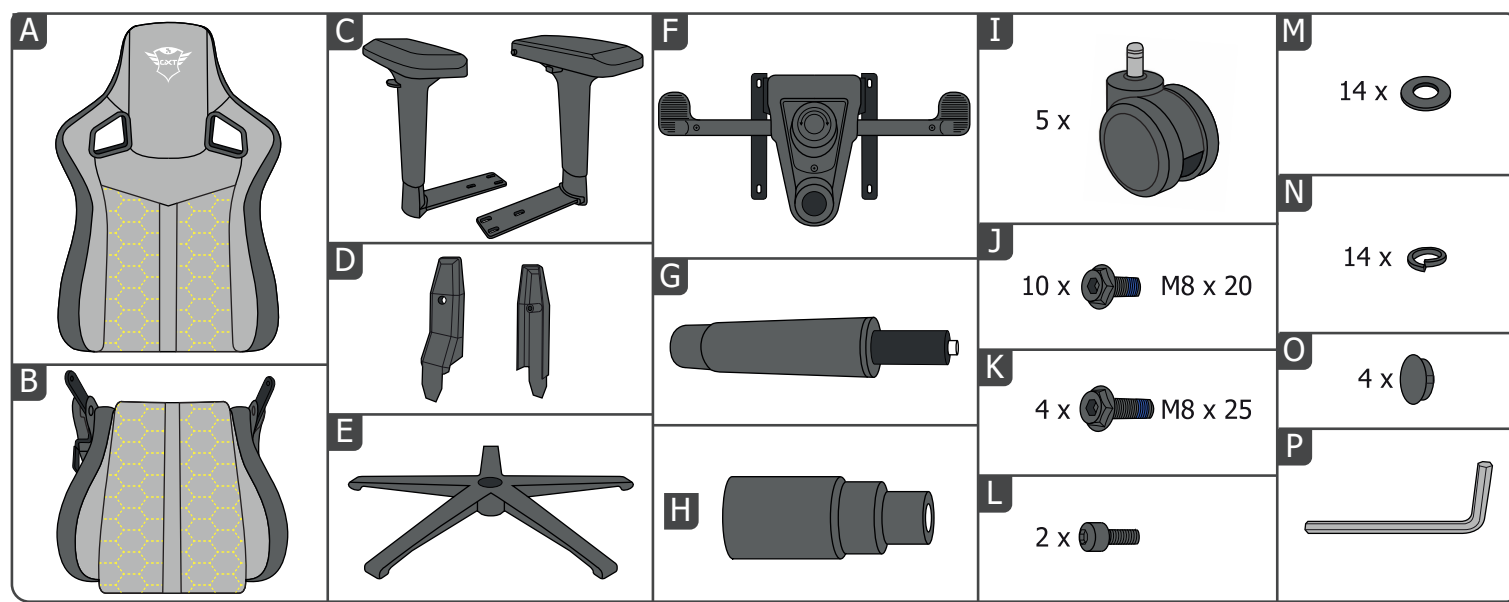

 **Trust**

**RESTO PRO** | Gaming Chair

FAQ: [www.trust.com/23784/faq](http://www.trust.com/23784/faq)