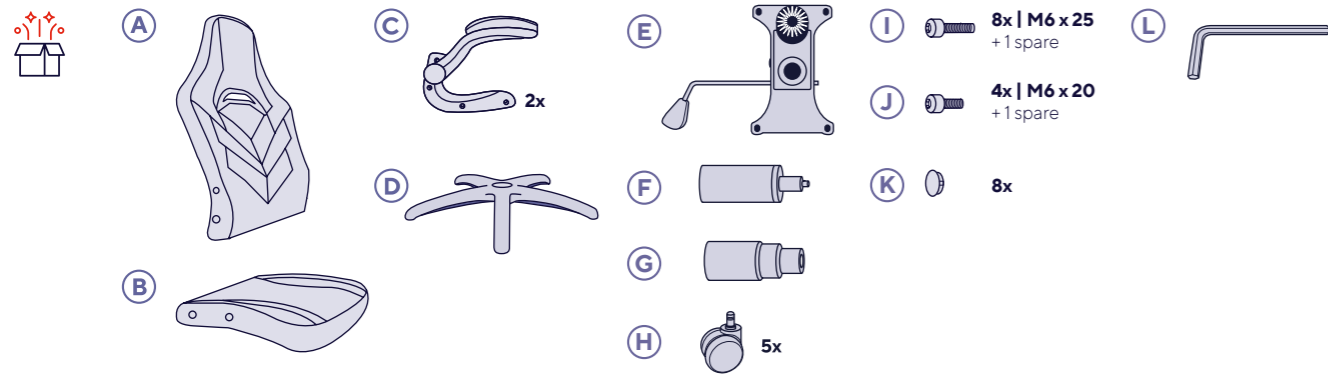

• CLEVER GAMING

GAMING X Trust.

RIYE
ASSEMBLY GUIDE
GAMING CHAIR

1.

2.

3.

4.