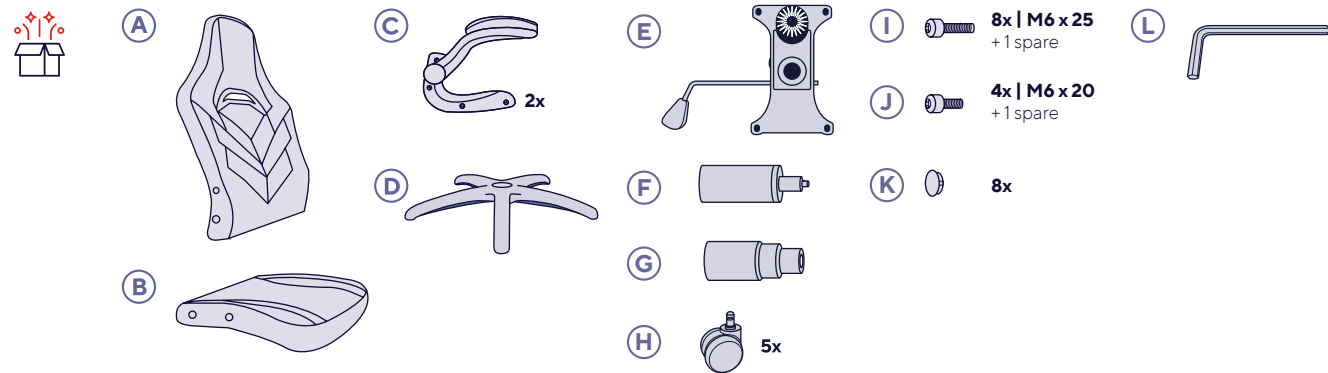

• CLEVER GAMING

GAMING X Trust.

RIYE
ASSEMBLY GUIDE
GAMING CHAIR

1.

2.

3.

4.